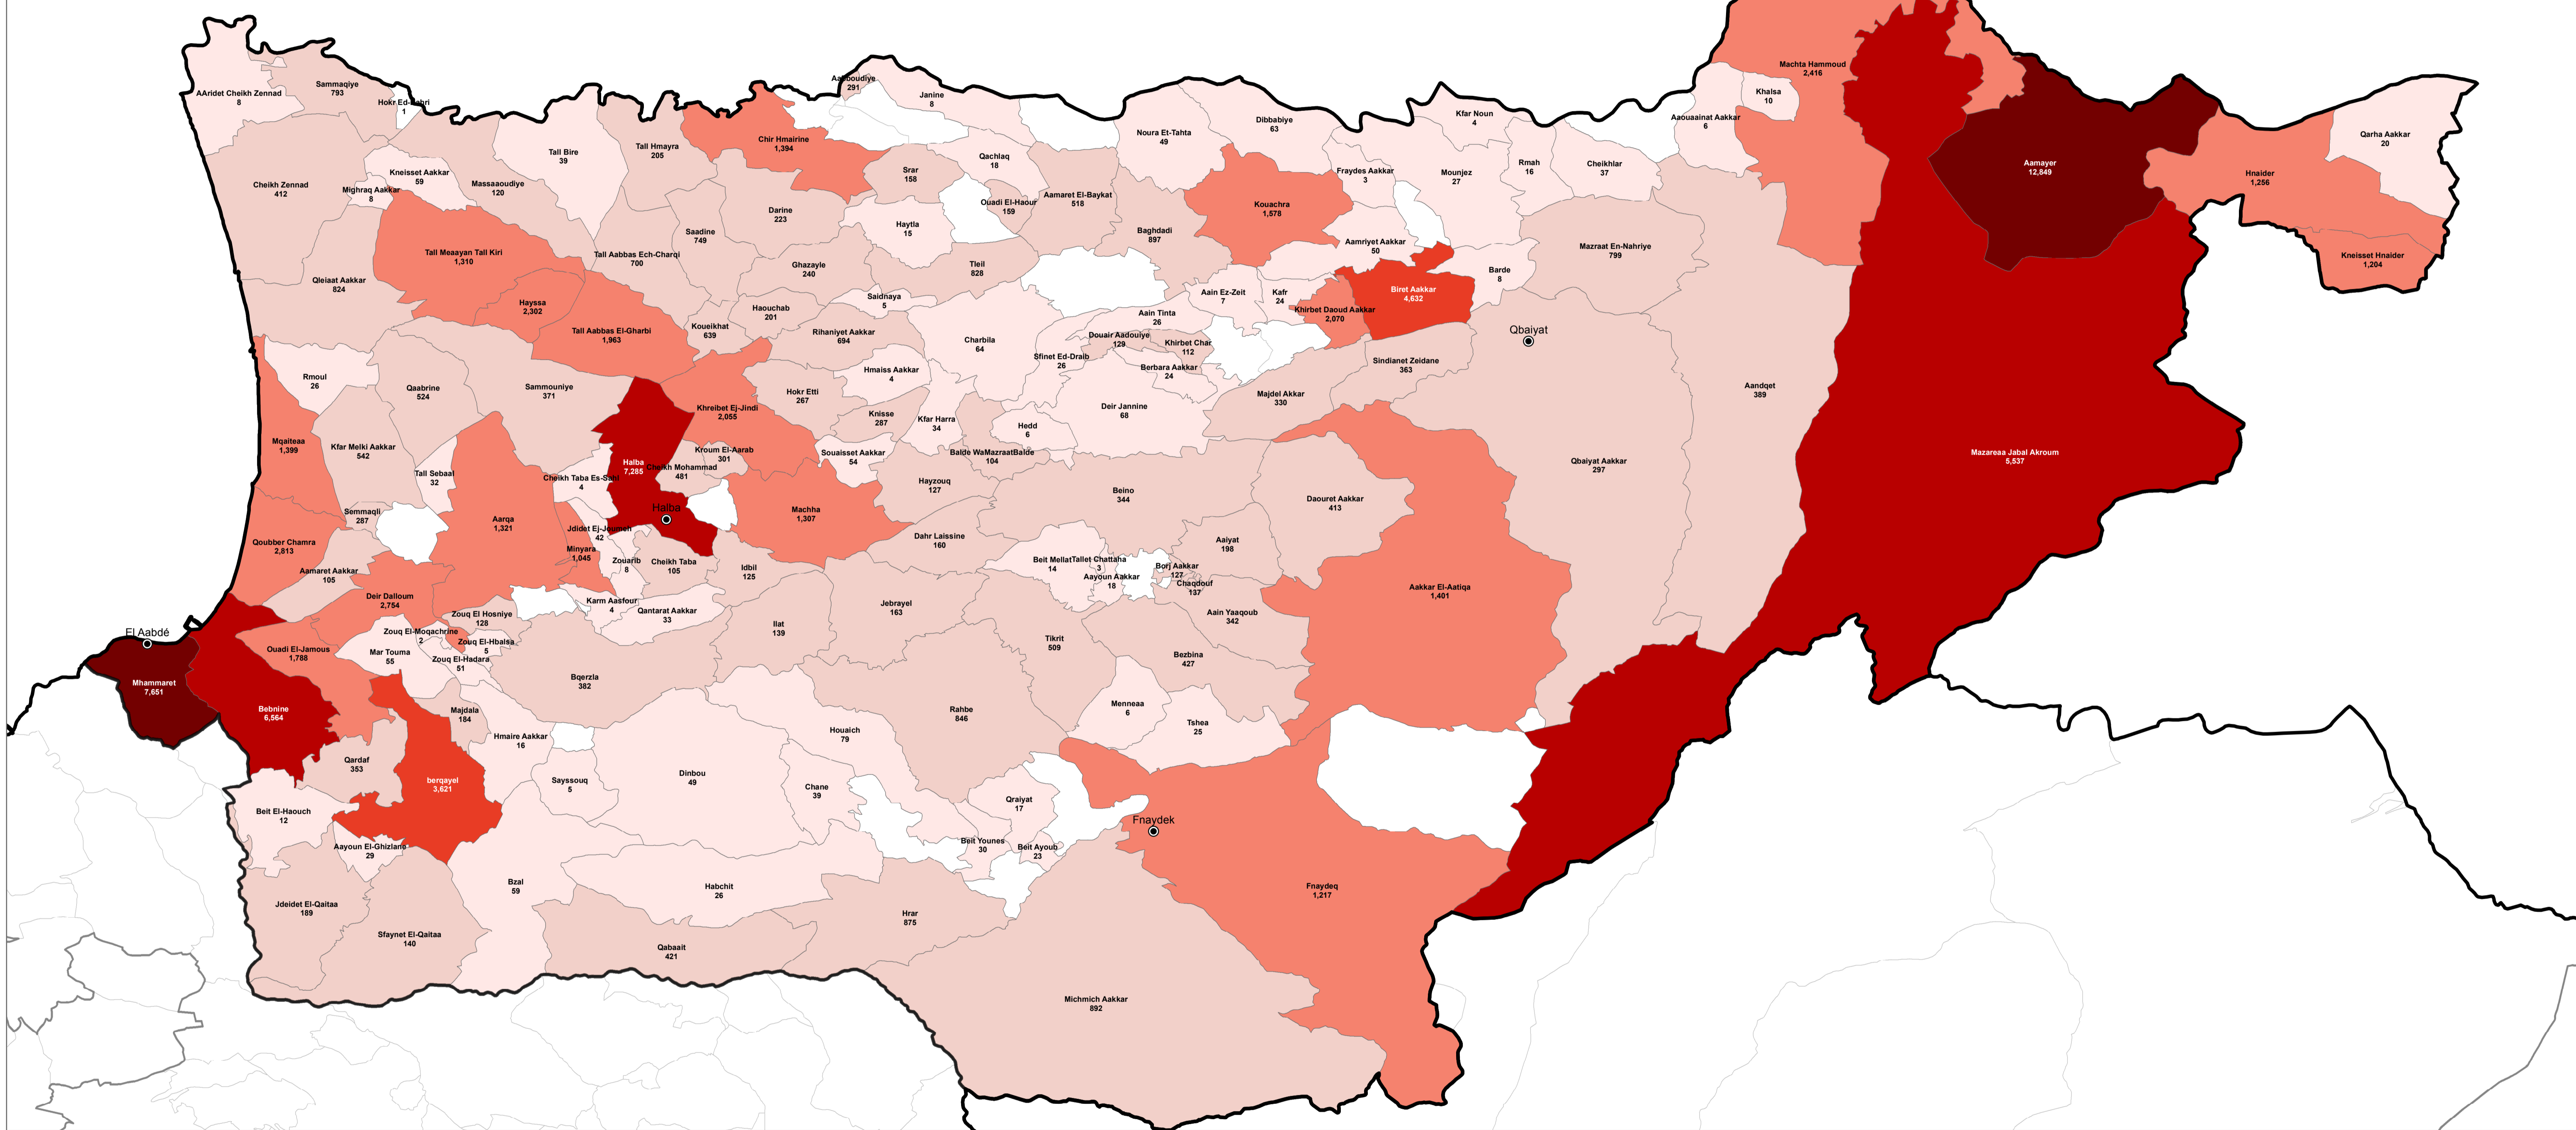

#### AKKAR

Total No. of Household Registered 25,374  
Total No. of Individuals Registered 106,333

#### Notes

This map has been produced by the Inter-Agency Information Management Unit of UNHCR based on maps and material provided by the Government of Lebanon for operational purposes. It does not constitute an official United Nations map. The designations employed and the presentation of material on this map do not imply the expression of any opinion whatsoever on the part of the Secretariat of the United Nations concerning the legal status of any country, territory, city or area or of its authorities, or concerning the delimitation of its frontiers or boundaries.

Data Sources:  
- Lebanese Border, Caza and Cadastral Boundaries: NPMPLT 2005.  
- Geographic Projection WGS 1984

Registered Refugees Figures by UNHCR as of 30 April 2019.  
For more information contact Diana El Habr at elhabr@unhcr.org

#### Location Diagram