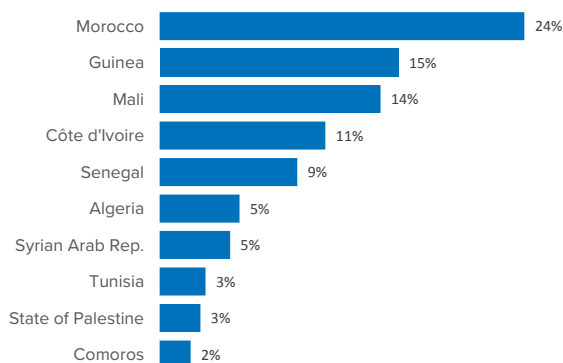

SPAIN Weekly snapshot - Week 21 (20 - 26 May 2019)

The charts below are based on figures from the Ministry of Interior and UNHCR estimates. All figures are provisional and subject to change

Refugees & migrants: sea and land arrivals in week 21¹

Total Sea and Land

Sea

Land (Ceuta & Melilla)

Sea and land arrivals during the last five weeks ¹

Arrivals per month ²

Most common nationalities, Jan - Apr 2019 ²

Demographic breakdown, Jan - Apr 2019 ²