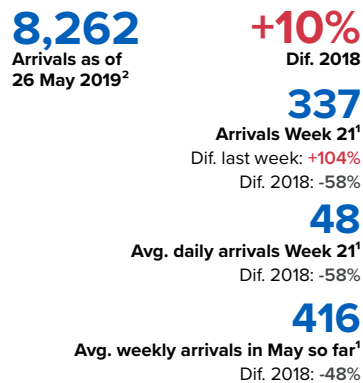

SPAIN Weekly snapshot - Week 21 (20 - 26 May 2019)

The charts below are based on figures from the Ministry of Interior and UNHCR estimates. All figures are provisional and subject to change

Refugees & migrants: sea and land arrivals in week 21¹

Total Sea and Land

Sea

Land (Ceuta & Melilla)

Sea and land arrivals during the last five weeks ¹

Arrivals per month ²

Most common nationalities, Jan - Apr 2019 ²

Demographic breakdown, Jan - Apr 2019 ²