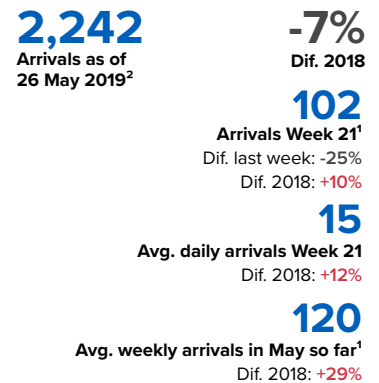

SPAIN Weekly snapshot - Week 21 (20 - 26 May 2019)

The charts below are based on figures from the Ministry of Interior and UNHCR estimates. All figures are provisional and subject to change

Refugees & migrants: sea and land arrivals in week 21¹

Total Sea and Land

Sea

Land (Ceuta & Melilla)

Sea and land arrivals during the last five weeks ¹

Arrivals per month ²

Most common nationalities, Jan - Apr 2019 ²

Demographic breakdown, Jan - Apr 2019 ²