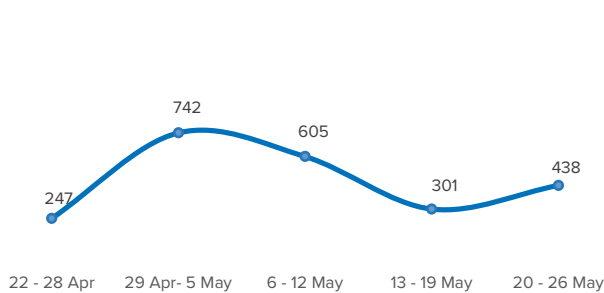

SPAIN Weekly snapshot - Week 21 (20 - 26 May 2019)

The charts below are based on figures from the Ministry of Interior and UNHCR estimates. All figures are provisional and subject to change

Refugees & migrants: sea and land arrivals in week 21¹

Total Sea and Land

Sea

Land (Ceuta & Melilla)

Sea and land arrivals during the last five weeks ¹

Arrivals per month ²

Most common nationalities, Jan - Apr 2019 ²

Demographic breakdown, Jan - Apr 2019 ²