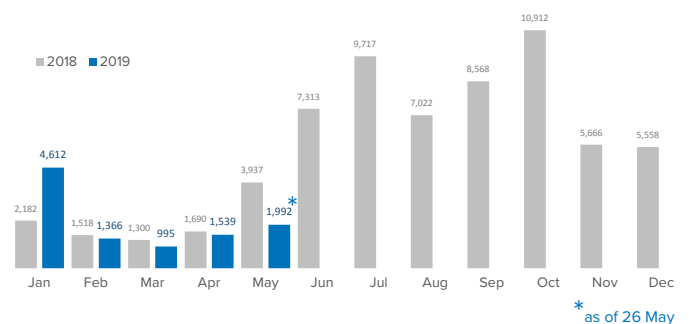

SPAIN Weekly snapshot - Week 21 (20 - 26 May 2019)

The charts below are based on figures from the Ministry of Interior and UNHCR estimates. All figures are provisional and subject to change

Refugees & migrants: sea and land arrivals in week 21¹

Total Sea and Land

Sea

Land (Ceuta & Melilla)

Sea and land arrivals during the last five weeks ¹

Arrivals per month ²

Most common nationalities, Jan - Apr 2019 ²

Demographic breakdown, Jan - Apr 2019 ²