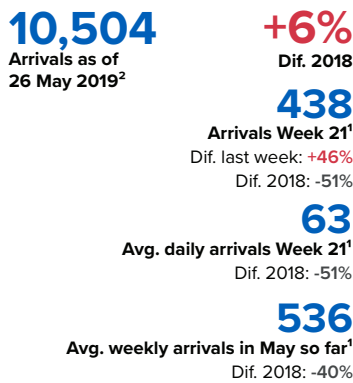

SPAIN Weekly snapshot - Week 21 (20 - 26 May 2019)

The charts below are based on figures from the Ministry of Interior and UNHCR estimates. All figures are provisional and subject to change

Refugees & migrants: sea and land arrivals in week 21¹

Total Sea and Land

Sea

Land (Ceuta & Melilla)

Sea and land arrivals during the last five weeks ¹

Arrivals per month ²

Most common nationalities, Jan - Apr 2019 ²

Demographic breakdown, Jan - Apr 2019 ²