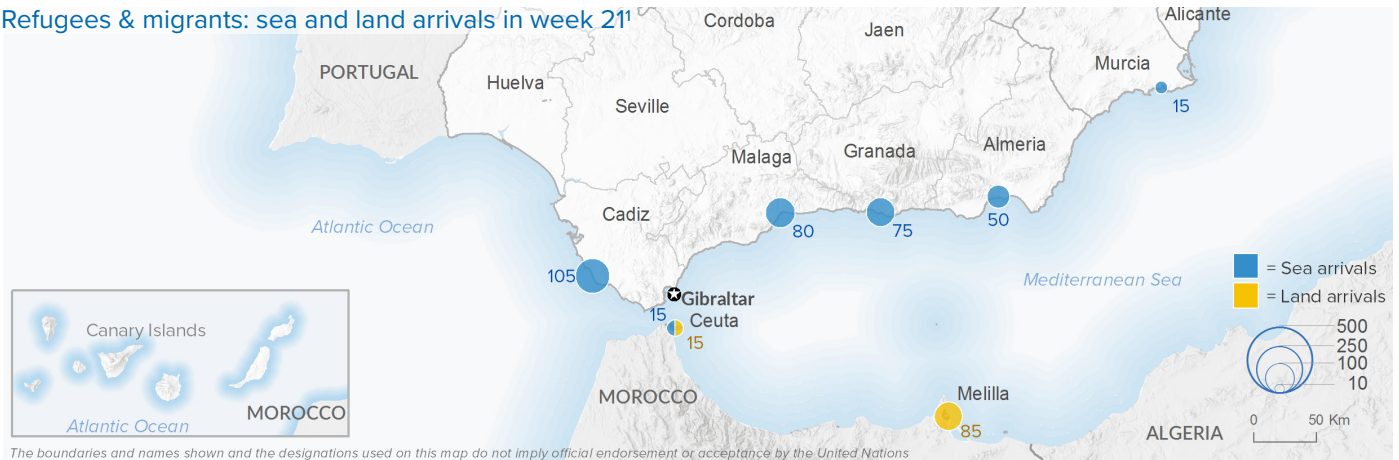

SPAIN Weekly snapshot - Week 21 (20 - 26 May 2019)

The charts below are based on figures from the Ministry of Interior and UNHCR estimates. All figures are provisional and subject to change

Refugees & migrants: sea and land arrivals in week 21¹

Total Sea and Land

Sea

Land (Ceuta & Melilla)

Sea and land arrivals during the last five weeks ¹

Arrivals per month ²

Most common nationalities, Jan - Apr 2019 ²

Demographic breakdown, Jan - Apr 2019 ²