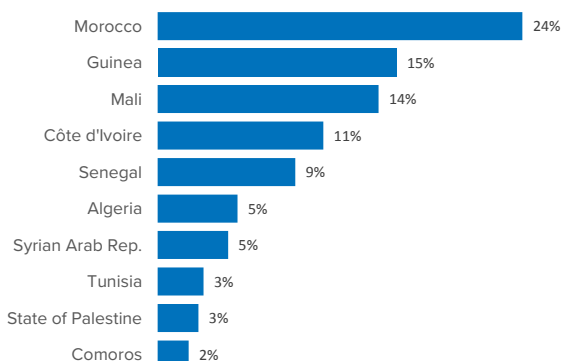

SPAIN Weekly snapshot - Week 22 (27 May - 2 Jun 2019)

The charts below are based on figures from the Ministry of Interior and UNHCR estimates. All figures are provisional and subject to change

Refugees & migrants: sea and land arrivals in week 22¹

The boundaries and names shown and the designations used on this map do not imply official endorsement or acceptance by the United Nations

Total Sea and Land

Sea

Land (Ceuta & Melilla)

Sea and land arrivals during the last five weeks¹

Arrivals per month²

Most common nationalities, Jan - Apr 2019²

Demographic breakdown, Jan - Apr 2019²