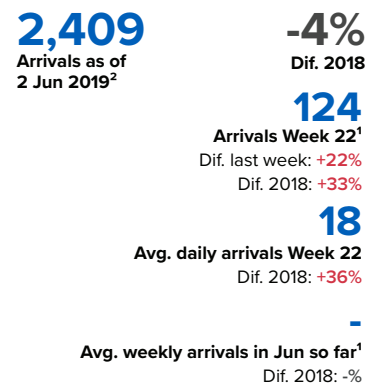

SPAIN Weekly snapshot - Week 22 (27 May - 2 Jun 2019)

The charts below are based on figures from the Ministry of Interior and UNHCR estimates. All figures are provisional and subject to change

Refugees & migrants: sea and land arrivals in week 22¹

The boundaries and names shown and the designations used on this map do not imply official endorsement or acceptance by the United Nations

Total Sea and Land

Sea

Land (Ceuta & Melilla)

Sea and land arrivals during the last five weeks¹

Arrivals per month²

Most common nationalities, Jan - Apr 2019²

Demographic breakdown, Jan - Apr 2019²