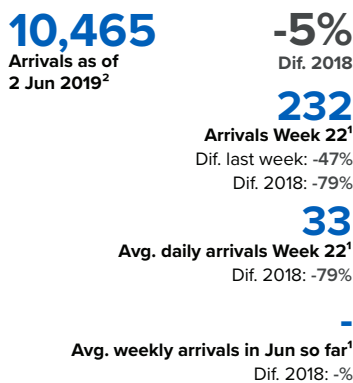

SPAIN Weekly snapshot - Week 22 (27 May - 2 Jun 2019)

The charts below are based on figures from the Ministry of Interior and UNHCR estimates. All figures are provisional and subject to change

Refugees & migrants: sea and land arrivals in week 22¹

The boundaries and names shown and the designations used on this map do not imply official endorsement or acceptance by the United Nations

Total Sea and Land

Sea

Land (Ceuta & Melilla)

Sea and land arrivals during the last five weeks¹