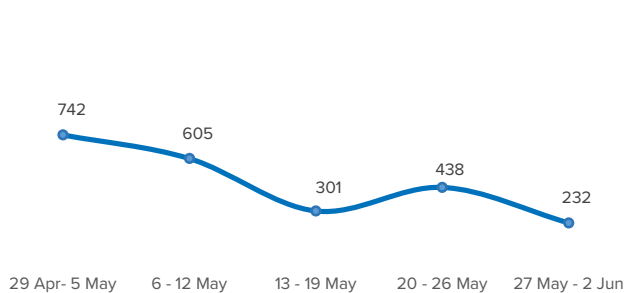

SPAIN Weekly snapshot - Week 22 (27 May - 2 Jun 2019)

The charts below are based on figures from the Ministry of Interior and UNHCR estimates. All figures are provisional and subject to change

Refugees & migrants: sea and land arrivals in week 22¹

The boundaries and names shown and the designations used on this map do not imply official endorsement or acceptance by the United Nations

Total Sea and Land

Sea

Land (Ceuta & Melilla)

Sea and land arrivals during the last five weeks¹

Arrivals per month²

Most common nationalities, Jan - Apr 2019²

Demographic breakdown, Jan - Apr 2019²