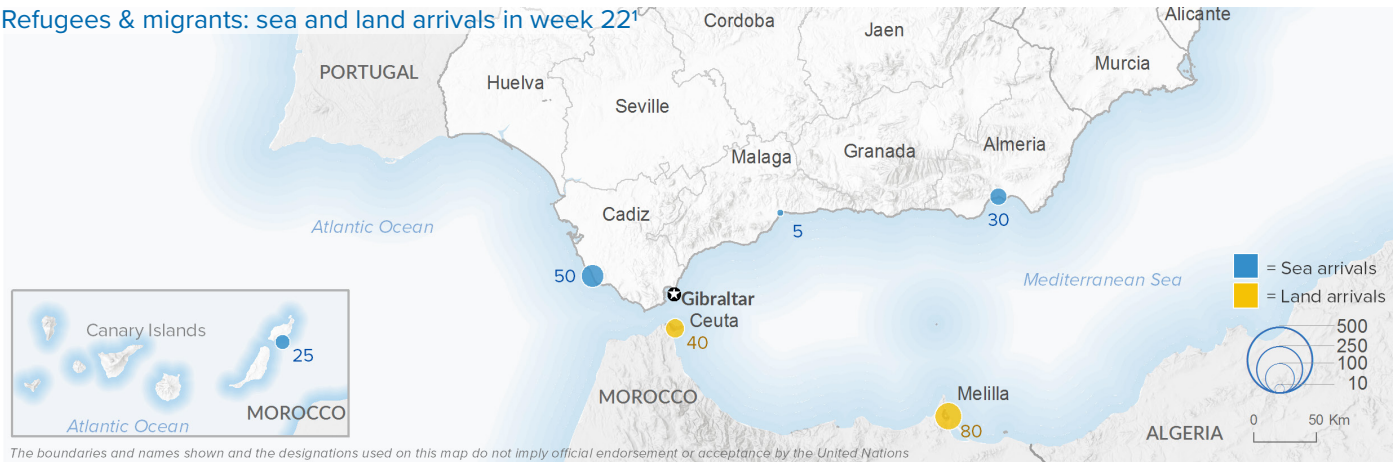

SPAIN Weekly snapshot - Week 22 (27 May - 2 Jun 2019)

The charts below are based on figures from the Ministry of Interior and UNHCR estimates. All figures are provisional and subject to change

Refugees & migrants: sea and land arrivals in week 22¹

The boundaries and names shown and the designations used on this map do not imply official endorsement or acceptance by the United Nations

Total Sea and Land

Sea

Land (Ceuta & Melilla)

Sea and land arrivals during the last five weeks¹