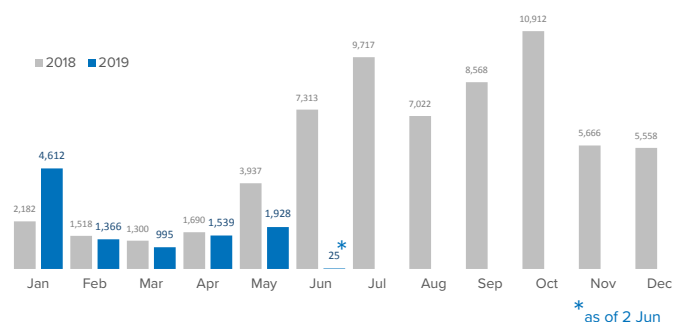

SPAIN Weekly snapshot - Week 22 (27 May - 2 Jun 2019)

The charts below are based on figures from the Ministry of Interior and UNHCR estimates. All figures are provisional and subject to change

Refugees & migrants: sea and land arrivals in week 22¹

The boundaries and names shown and the designations used on this map do not imply official endorsement or acceptance by the United Nations

Total Sea and Land

Sea

Land (Ceuta & Melilla)

Sea and land arrivals during the last five weeks¹

Arrivals per month²

Most common nationalities, Jan - Apr 2019²

Demographic breakdown, Jan - Apr 2019²