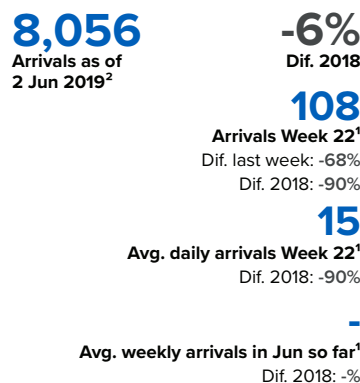

SPAIN Weekly snapshot - Week 22 (27 May - 2 Jun 2019)

The charts below are based on figures from the Ministry of Interior and UNHCR estimates. All figures are provisional and subject to change

Refugees & migrants: sea and land arrivals in week 22¹

The boundaries and names shown and the designations used on this map do not imply official endorsement or acceptance by the United Nations

Total Sea and Land

Sea

Land (Ceuta & Melilla)

Sea and land arrivals during the last five weeks¹