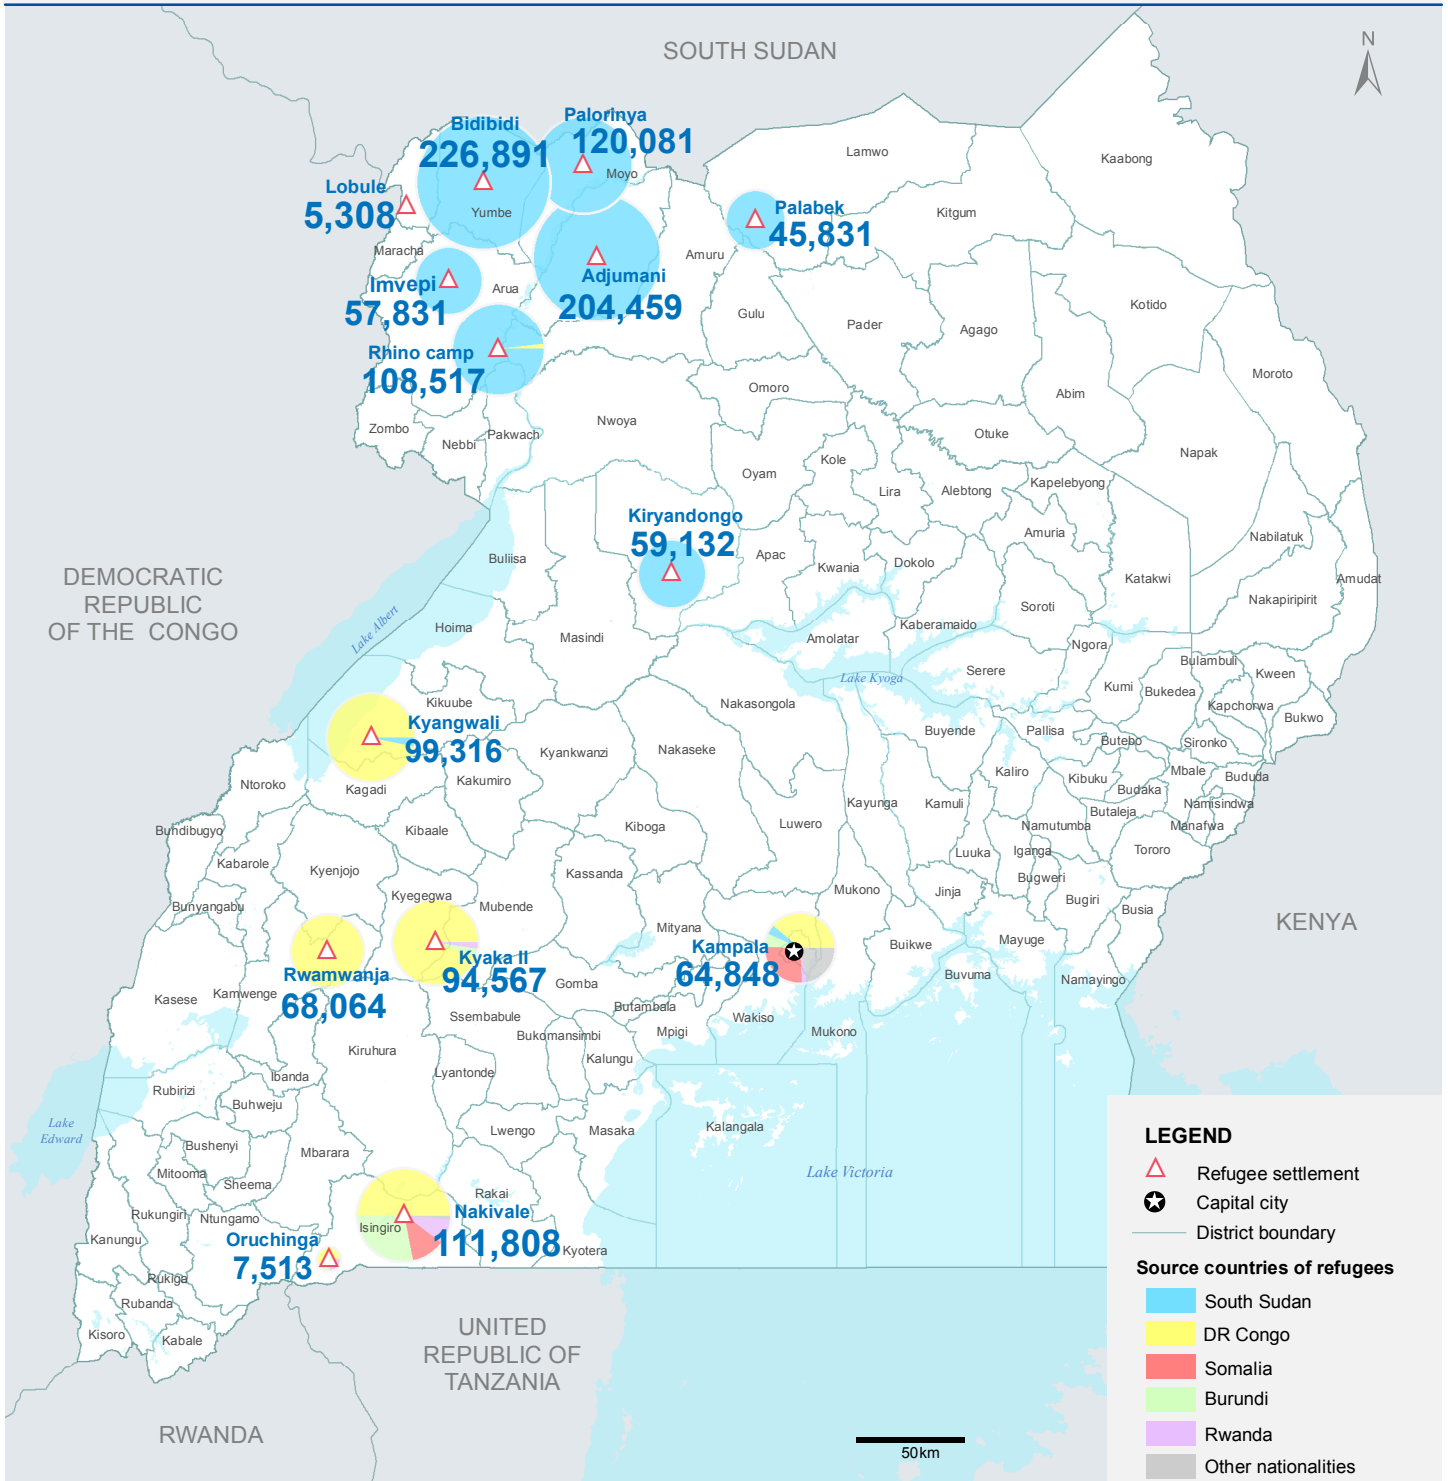

Refugees and Asylum-Seekers in Uganda

Uganda Refugee Response

31 May 2019

Total refugees and asylum-seekers 1,276,208

Countries of origin

SOUTH SUDAN	825,492
DR CONGO	346,527
BURUNDI	40,642
SOMALIA	30,184
RWANDA	15,438
OTHERS	17,925

Refugees per settlement

BIDIBIDI	18%
ADJUMANI	16%
PALORINYA	10%
NAKIVALE	9%
RHINO CAMP	8%
KYANGWALI	8%
KYAKA II	7%
IMVEPI	5%
KAMPALA	5%
KIRYANDONGO	5%
RWAMWANJA	5%
PALABEK	3%
ORUCHINGA	0.6%
LOBULE	0.4%

The boundaries and names shown and the designations used on this map do not imply official endorsement or acceptance by the United Nations.