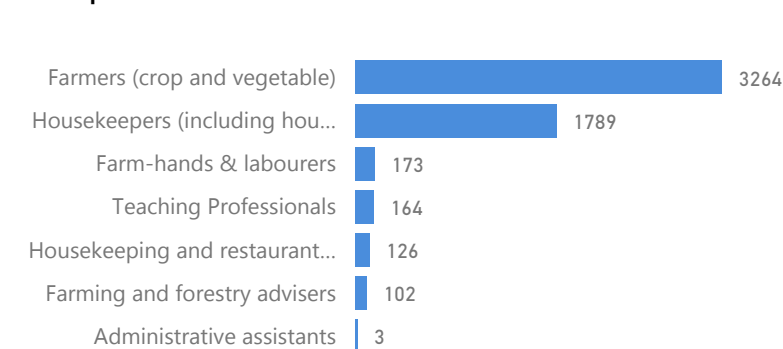

## Age & Gender Breakdown

Country of Origin	Total
South Sudan	45,606
Sudan	225

## Occupation \* - Top 7

\* Age is between 18 - 59 years for Occupation