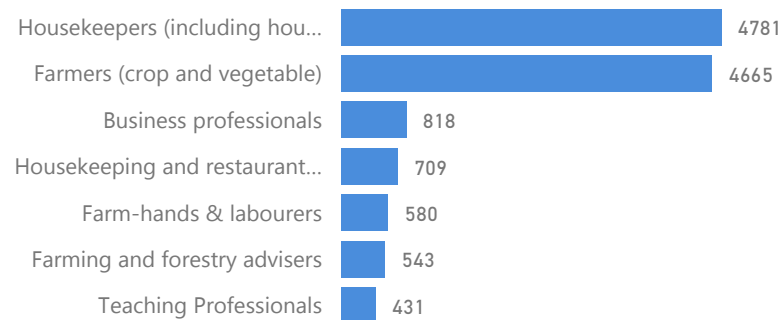

73

Zones

Level3	HHs	Individuals
Zone Vii	11,139	33,237
Zone Vi	7,147	26,273
Zone I	2,624	12,211
Zone Iv	2,601	9,246
Zone li	2,538	10,584
Zone V	2,349	12,340
Zone lii	1,161	4,626

Age & Gender Breakdown

Country of Origin	Total
South Sudan	105,772
Democratic Republic of the Congo	1,929
Sudan	722
Rwanda	47
Burundi	17

New Registration by Month

Occupation * - Top 7 39.3% Have occupation

* Age is between 18 - 59 years for Occupation

Specific Needs - Top 7