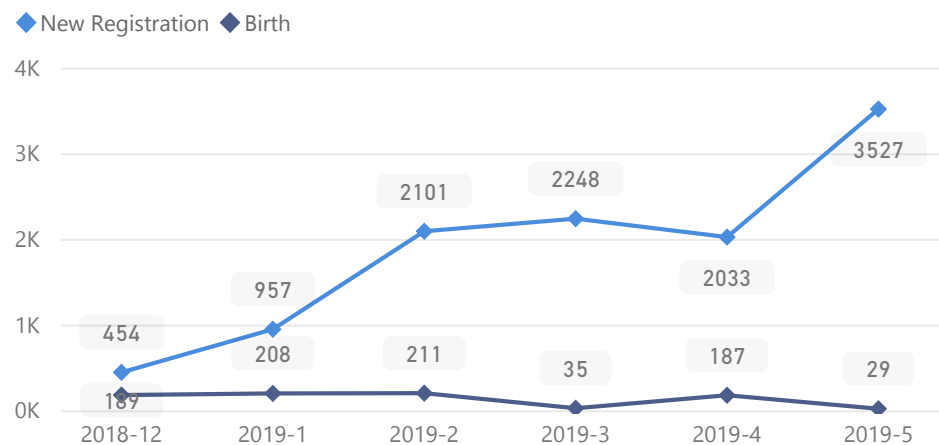

Uganda - Refugee Statistics May 2019 - Rhino

Total Population

108,517

Total Refugees

108,444

Total Households

29,559

Total Asylum-Seekers

73

Zones

Level3	HHs	Individuals
Zone Vii	11,139	33,237
Zone Vi	7,147	26,273
Zone I	2,624	12,211
Zone Iv	2,601	9,246
Zone li	2,538	10,584
Zone V	2,349	12,340
Zone lii	1,161	4,626

Age & Gender Breakdown

Country of Origin	Total
South Sudan	105,772
Democratic Republic of the Congo	1,929
Sudan	722
Rwanda	47
Burundi	17

New Registration by Month

Occupation * - Top 7 39.3% Have occupation

* Age is between 18 - 59 years for Occupation

Specific Needs - Top 7