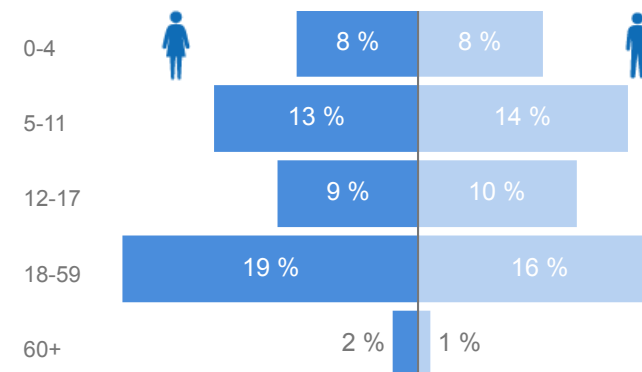

Uganda - Refugee Statistics May 2019 - Rhino

Total Population

108,517

Total Refugees

108,444

Total Households

29,559

Total Asylum-Seekers

73

Zones

Level3	HHs	Individuals
Zone Vii	11,139	33,237
Zone Vi	7,147	26,273
Zone I	2,624	12,211
Zone Iv	2,601	9,246
Zone li	2,538	10,584
Zone V	2,349	12,340
Zone lii	1,161	4,626

Age & Gender Breakdown

Country of Origin	Total
South Sudan	105,772
Democratic Republic of the Congo	1,929
Sudan	722
Rwanda	47
Burundi	17

New Registration by Month

Occupation * - Top 7 39.3% Have occupation

* Age is between 18 - 59 years for Occupation

Specific Needs - Top 7