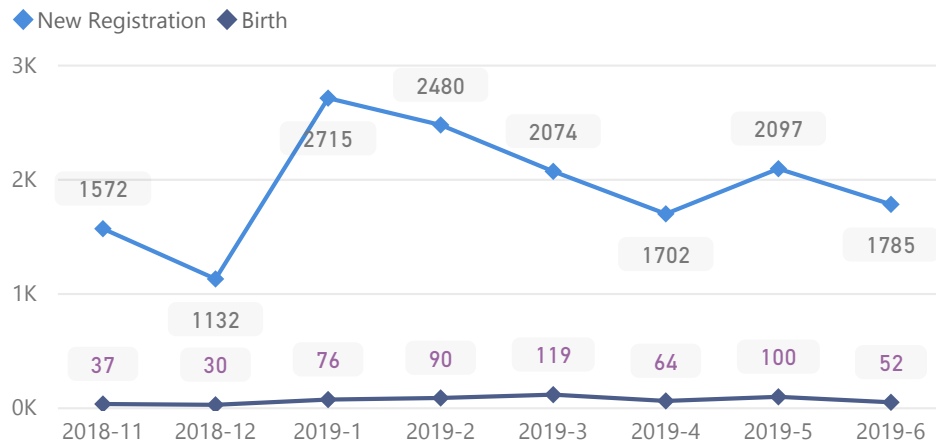

New Registration By Month