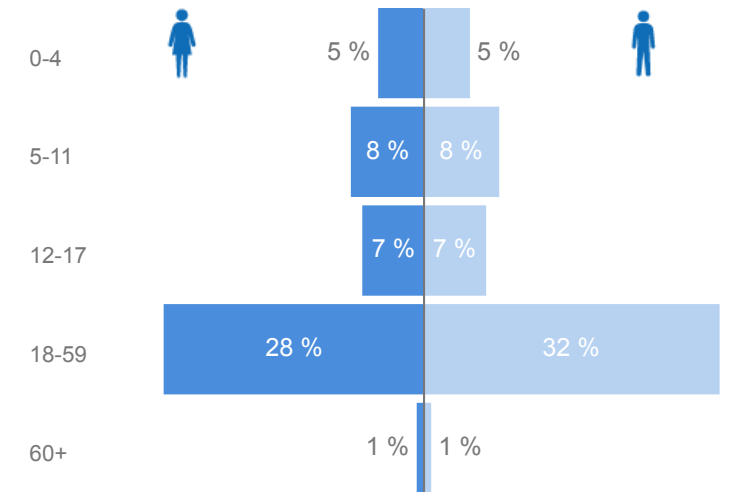

Total Population

66,464

Total Households

33,076

Women and Children

67 %

44,459

Elderly

1 %

879

Total Refugees

46,399

Total Asylum-Seekers

20,065

Women

48 %

31,722

Youth 15-24

27 %

17,866

Country of Origin - Top 15

Total

Country of Origin	Total
Democratic Republic of the Congo	25,188
Somalia	17,995
Eritrea	11,230
Burundi	4,017
South Sudan	3,050
Ethiopia	1,786
Rwanda	1,647
Sudan	1,184
Pakistan	233
Turkey	33
Yemen	27
Congo, Republic of the	23
Syrian Arab Republic	13
Egypt	9
Chad	7

Age & Gender Breakdown

New Registration By Month

Congolese By Ethnicity - Top 7

Specific Needs - Top 7

480  **433** 