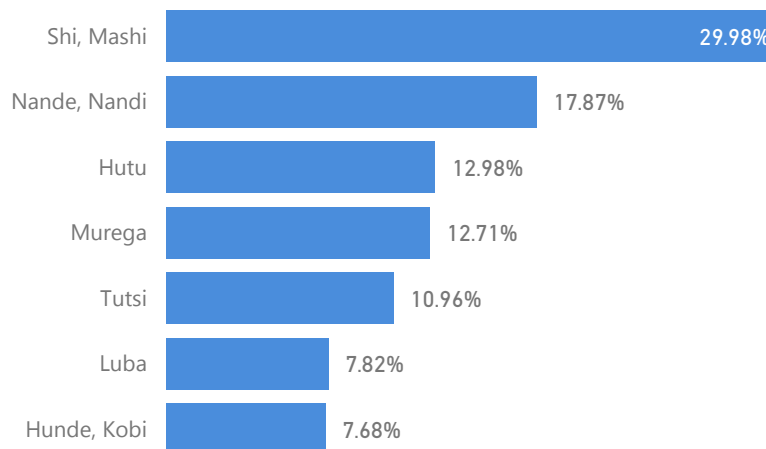

Congolese By Ethnicity - Top 7