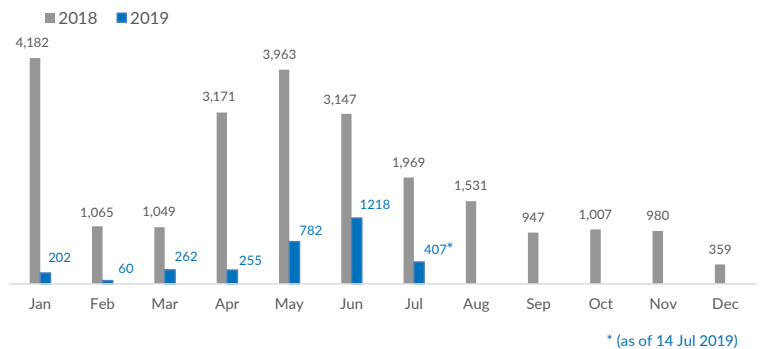

Sea arrivals by gender and age - Jan - Jun 2019