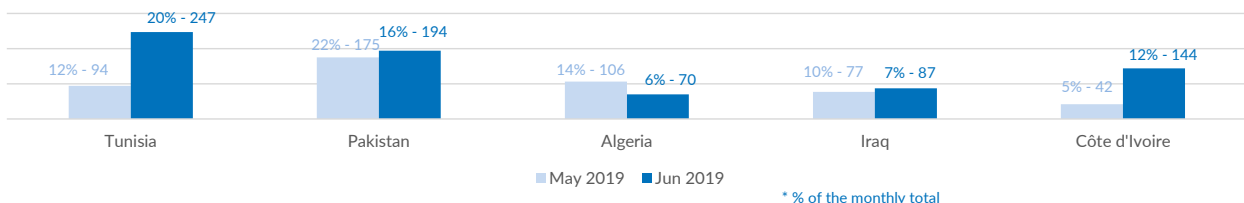

<b>Estimated # of arrivals during the last seven days</b>	<b>132</b>
---	------------

(Based on arrivals or registration figures collected by UNHCR staff)

Mon, 08 Jul 2019	25
Tue, 09 Jul 2019	74
Wed, 10 Jul 2019	12
Thu, 11 Jul 2019	0
Fri, 12 Jul 2019	0
Sat, 13 Jul 2019	0
Sun, 14 Jul 2019	21

Arrivals per month

Sea arrivals of last weeks

Asylum applications

(Applications are not necessarily lodged by new arrivals)

Sea arrivals by gender and age - Jan - Jun 2019

Most common sea arrival nationalities in Italy (comparison with previous month)