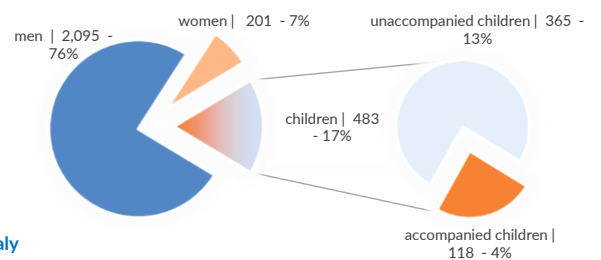

<b>Estimated # of arrivals during the last seven days</b>	<b>132</b>
---	------------

(Based on arrivals or registration figures collected by UNHCR staff)

Mon, 08 Jul 2019	25
Tue, 09 Jul 2019	74
Wed, 10 Jul 2019	12
Thu, 11 Jul 2019	0
Fri, 12 Jul 2019	0
Sat, 13 Jul 2019	0
Sun, 14 Jul 2019	21

Arrivals per month

Sea arrivals of last weeks

Asylum applications

(Applications are not necessarily lodged by new arrivals)

Sea arrivals by gender and age - Jan - Jun 2019

Most common sea arrival nationalities in Italy (comparison with previous month)