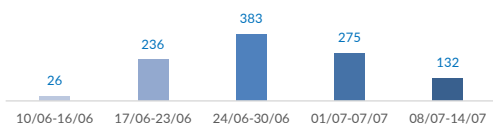

<b>Estimated # of arrivals during the last seven days</b>	<b>132</b>
---	------------

(Based on arrivals or registration figures collected by UNHCR staff)

Mon, 08 Jul 2019	25
Tue, 09 Jul 2019	74
Wed, 10 Jul 2019	12
Thu, 11 Jul 2019	0
Fri, 12 Jul 2019	0
Sat, 13 Jul 2019	0
Sun, 14 Jul 2019	21

Arrivals per month

Sea arrivals of last weeks

Asylum applications

(Applications are not necessarily lodged by new arrivals)

Sea arrivals by gender and age - Jan - Jun 2019

Most common sea arrival nationalities in Italy (comparison with previous month)