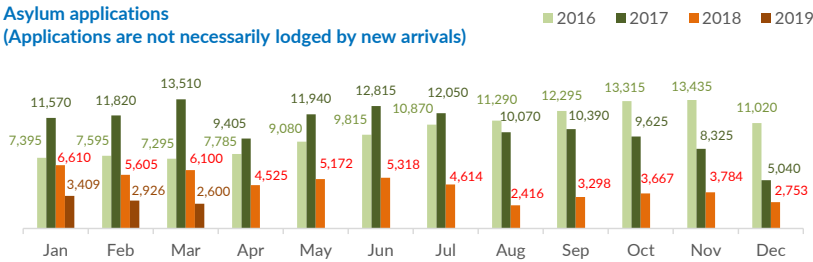

## Italy weekly snapshot - 14 Jul 2019

(The charts below are based on figures from the Italian Ministry of Interior and UNHCR estimates. All figures are provisional and subject to change)

<b>Total arrivals (1 Jan - 14 Jul 2019):</b>	<b>3,186</b>
Total arrivals (1 Jan - 14 Jul 2018):	17,269
<b>Total arrivals 1 Jul - 14 Jul 2019</b>	<b>407</b>
Total arrivals 1 Jul - 14 Jul 2018	692
<b>Average daily arrivals in July 2019 so far:</b>	<b>29</b>
Average daily arrivals in June 2019:	41

<b>Estimated # of arrivals during the last seven days</b>	<b>132</b>
---	------------

(Based on arrivals or registration figures collected by UNHCR staff)

Mon, 08 Jul 2019	25
Tue, 09 Jul 2019	74
Wed, 10 Jul 2019	12
Thu, 11 Jul 2019	0
Fri, 12 Jul 2019	0
Sat, 13 Jul 2019	0
Sun, 14 Jul 2019	21

Arrivals per month

Sea arrivals of last weeks

Asylum applications

(Applications are not necessarily lodged by new arrivals)

Sea arrivals by gender and age - Jan - Jun 2019

Most common sea arrival nationalities in Italy (comparison with previous month)

Estimated daily sea arrivals in 2019