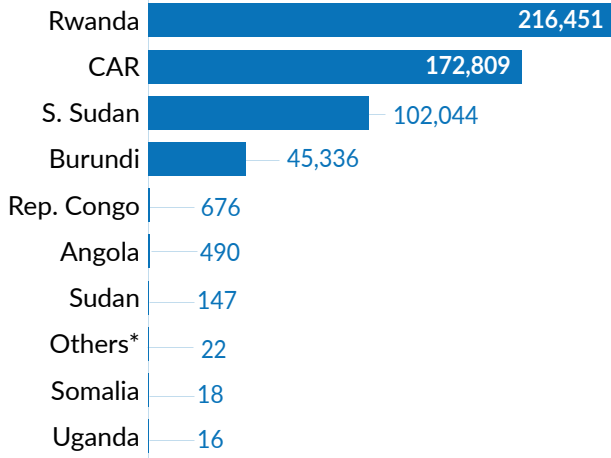

548,153

TOTAL NUMBER OF REFUGEES AND ASYLUM SEEKERS

KEY STATISTICS

TYPES OF LOCATION

REFUGEE POPULATION BY COUNTRY OF ORIGIN

* Others include Ivory Coast, Eritrea, Syria, Liberia, Chad, Sierra Leone, etc.

REFUGEES FROM DRC IN AFRICA

861,077

TOTAL DRC REFUGEE POPULATION

Source: UNHCR

* Southern Africa includes Namibia, Botswana, Lesotho, Malawi, Zimbabwe, Mozambique, Madagascar, South Africa and the Kingdom of Eswatini.

** Other countries include South Sudan, Kenya, Central African Republic and Chad

*** For the Republic of Congo, these figures are for May 2019 (the figures for June are not available).

The boundaries and names shown and the designations used on this map do not imply official endorsement or acceptance by the United Nations.