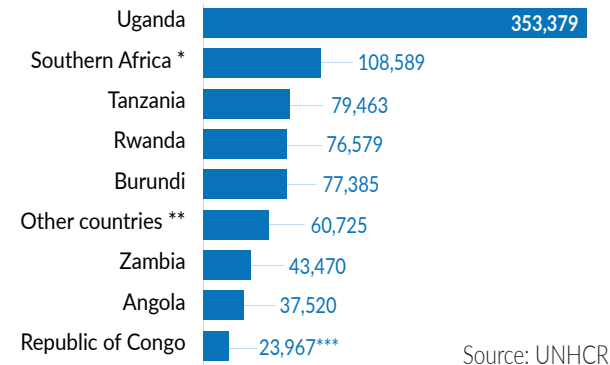

548,153

TOTAL NUMBER OF REFUGEES AND ASYLUM SEEKERS

KEY STATISTICS

TYPES OF LOCATION

REFUGEE POPULATION BY COUNTRY OF ORIGIN

* Others include Ivory Coast, Eritrea, Syria, Liberia, Chad, Sierra Leone, etc.

REFUGEES FROM DRC IN AFRICA

861,077

TOTAL DRC REFUGEE POPULATION

Source: UNHCR

* Southern Africa includes Namibia, Botswana, Lesotho, Malawi, Zimbabwe, Mozambique, Madagascar, South Africa and the Kingdom of Eswatini.

** Other countries include South Sudan, Kenya, Central African Republic and Chad

*** For the Republic of Congo, these figures are for May 2019 (the figures for June are not available).

The boundaries and names shown and the designations used on this map do not imply official endorsement or acceptance by the United Nations.