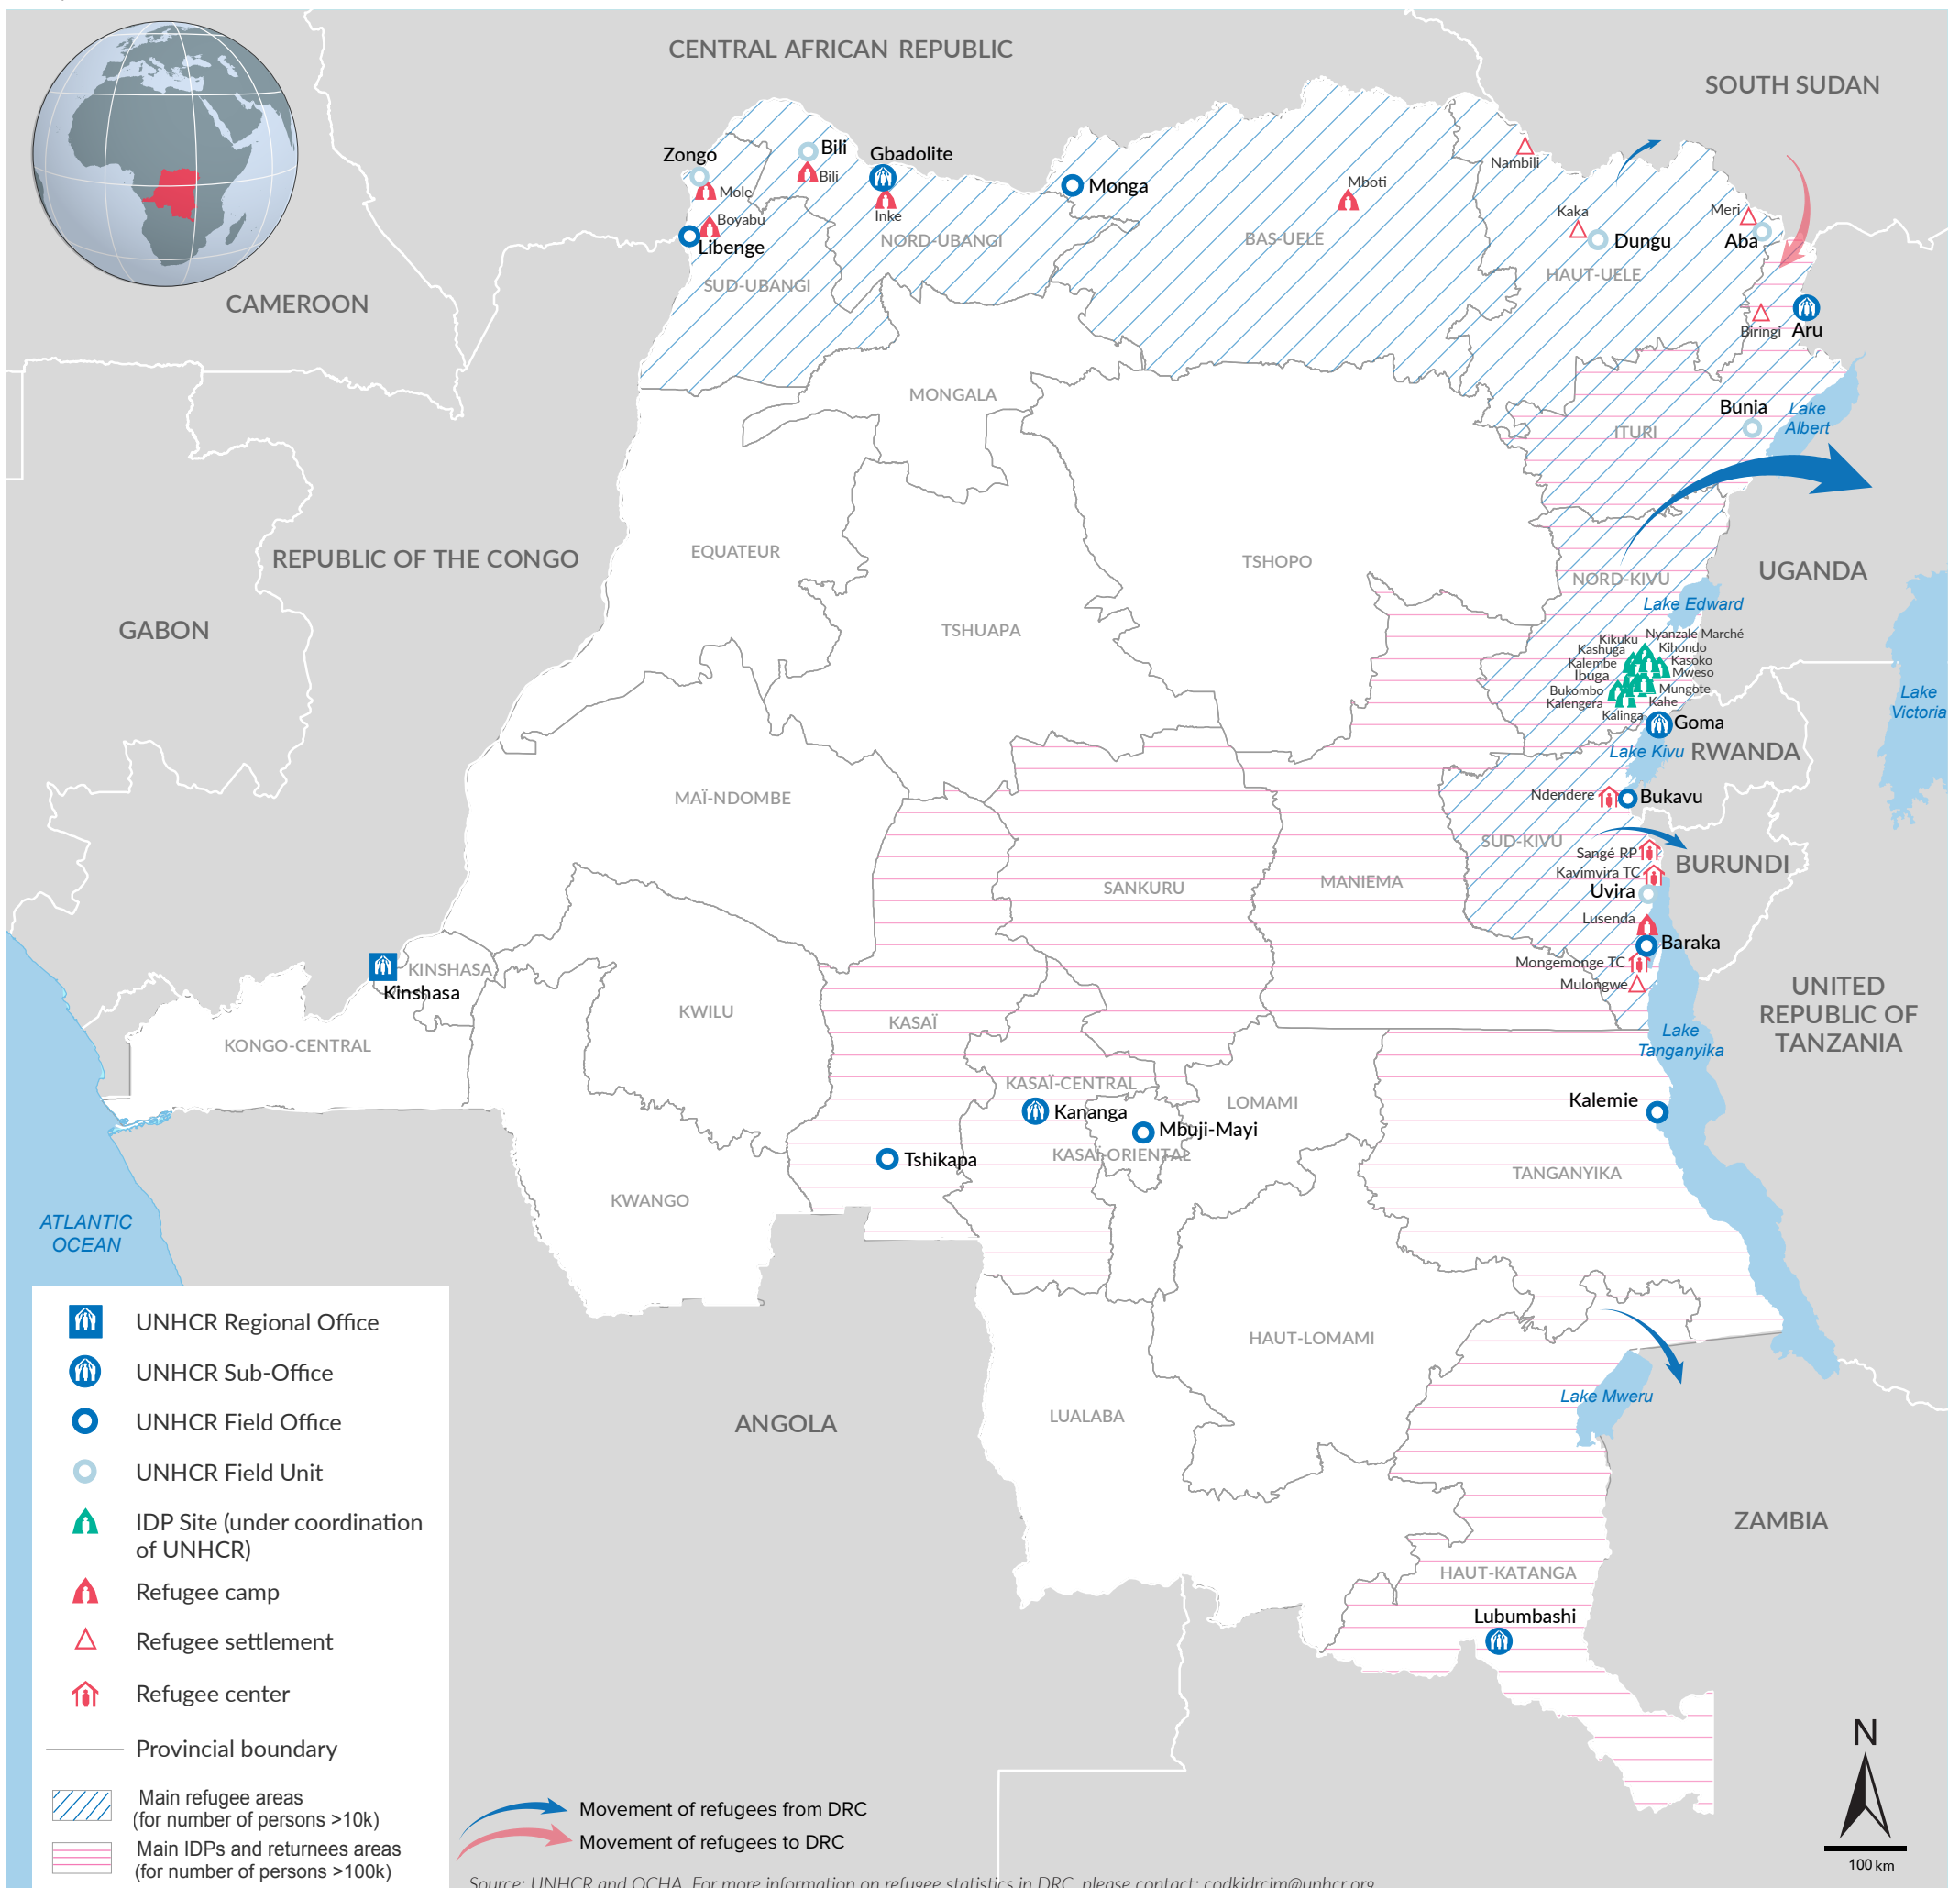

548,153

TOTAL NUMBER OF REFUGEES AND ASYLUM SEEKERS

KEY STATISTICS

TYPES OF LOCATION

REFUGEE POPULATION BY COUNTRY OF ORIGIN

* Others include Ivory Coast, Eritrea, Syria, Liberia, Chad, Sierra Leone, etc.

REFUGEES FROM DRC IN AFRICA

861,077

TOTAL DRC REFUGEE POPULATION

Source: UNHCR

* Southern Africa includes Namibia, Botswana, Lesotho, Malawi, Zimbabwe, Mozambique, Madagascar, South Africa and the Kingdom of Eswatini.

** Other countries include South Sudan, Kenya, Central African Republic and Chad

*** For the Republic of Congo, these figures are for May 2019 (the figures for June are not available).

The boundaries and names shown and the designations used on this map do not imply official endorsement or acceptance by the United Nations.