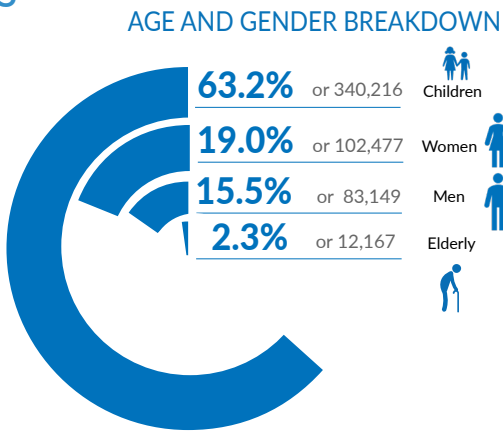

548,153

TOTAL NUMBER OF REFUGEES AND ASYLUM SEEKERS

KEY STATISTICS

TYPES OF LOCATION

REFUGEE POPULATION BY COUNTRY OF ORIGIN

* Others include Ivory Coast, Eritrea, Syria, Liberia, Chad, Sierra Leone, etc.

REFUGEES FROM DRC IN AFRICA

861,077

TOTAL DRC REFUGEE POPULATION

Source: UNHCR

* Southern Africa includes Namibia, Botswana, Lesotho, Malawi, Zimbabwe, Mozambique, Madagascar, South Africa and the Kingdom of Eswatini.

** Other countries include South Sudan, Kenya, Central African Republic and Chad