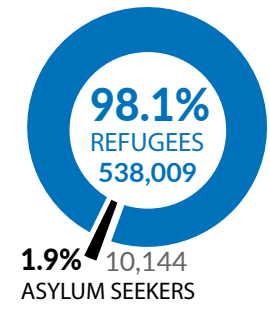

548,153

TOTAL NUMBER OF REFUGEES AND ASYLUM SEEKERS

KEY STATISTICS

TYPES OF LOCATION

REFUGEE POPULATION BY COUNTRY OF ORIGIN

* Others include Ivory Coast, Eritrea, Syria, Liberia, Chad, Sierra Leone, etc.

REFUGEES FROM DRC IN AFRICA

861,077

TOTAL DRC REFUGEE POPULATION

Source: UNHCR

* Southern Africa includes Namibia, Botswana, Lesotho, Malawi, Zimbabwe, Mozambique, Madagascar, South Africa and the Kingdom of Eswatini.

** Other countries include South Sudan, Kenya, Central African Republic and Chad