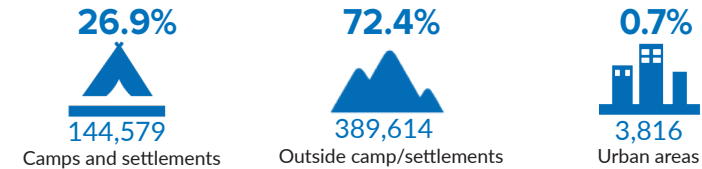

548,153

TOTAL NUMBER OF REFUGEES AND ASYLUM SEEKERS

KEY STATISTICS

TYPES OF LOCATION

REFUGEE POPULATION BY COUNTRY OF ORIGIN

* Others include Ivory Coast, Eritrea, Syria, Liberia, Chad, Sierra Leone, etc.

REFUGEES FROM DRC IN AFRICA

861,077

TOTAL DRC REFUGEE POPULATION

Source: UNHCR

* Southern Africa includes Namibia, Botswana, Lesotho, Malawi, Zimbabwe, Mozambique, Madagascar, South Africa and the Kingdom of Eswatini.

** Other countries include South Sudan, Kenya, Central African Republic and Chad