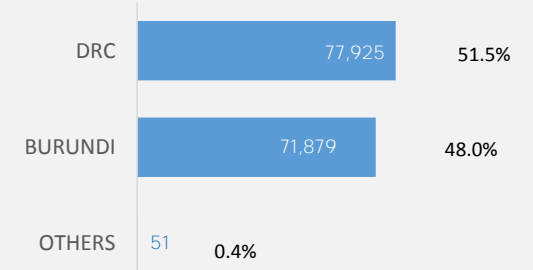

Population Figures

Active Total	<b>149,855</b>
Refugees	<b>149,010</b>
Asylum Seekers (Pending)	<b>845</b>

CoO Breakdown (Ref)

Age Breakdown

Monthly Registration Trends

- UNHCR Country Office
- UNHCR Sub-Office
- UNHCR Field Office
- UNHCR Field Unit
- Refugee Camp
- Reception / Transit Centre
- Refugee Urban Location
- International boundary
- Province boundary