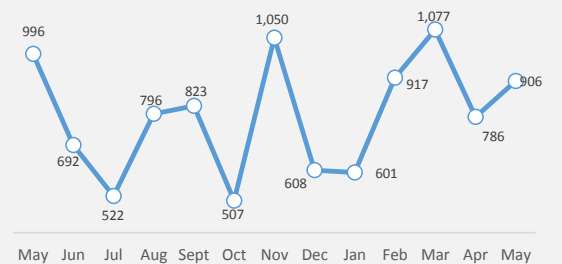

Population Figures

Active Total	<b>149,855</b>
Refugees	<b>149,010</b>
Asylum Seekers (Pending)	<b>845</b>

CoO Breakdown (Ref)

Age Breakdown

Monthly Registration Trends

- UNHCR Country Office
- UNHCR Sub-Office
- UNHCR Field Office
- UNHCR Field Unit
- Refugee Camp
- Reception / Transit Centre
- Refugee Urban Location
- International boundary
- Province boundary

10km