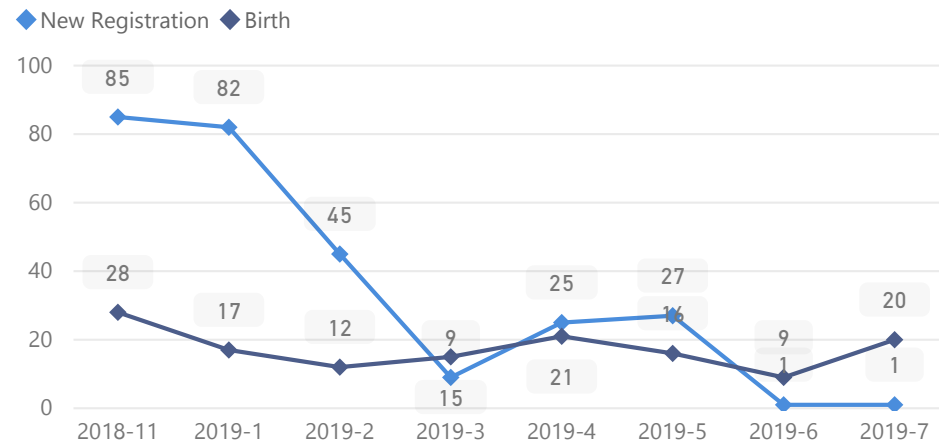

## Zones

Level3	HHs	Individuals
Zone B	446	2,690
Zone A	439	2,622

## Occupation

\* Age is between 18 - 59 years for Occupation