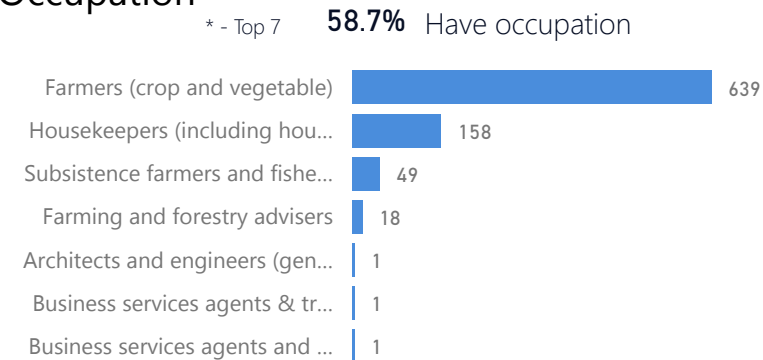

## Age & Gender Breakdown

Country of Origin	Total
Democratic Republic of the Congo	5,336

## New Registration by Month

## Occupation

\* Age is between 18 - 59 years for Occupation