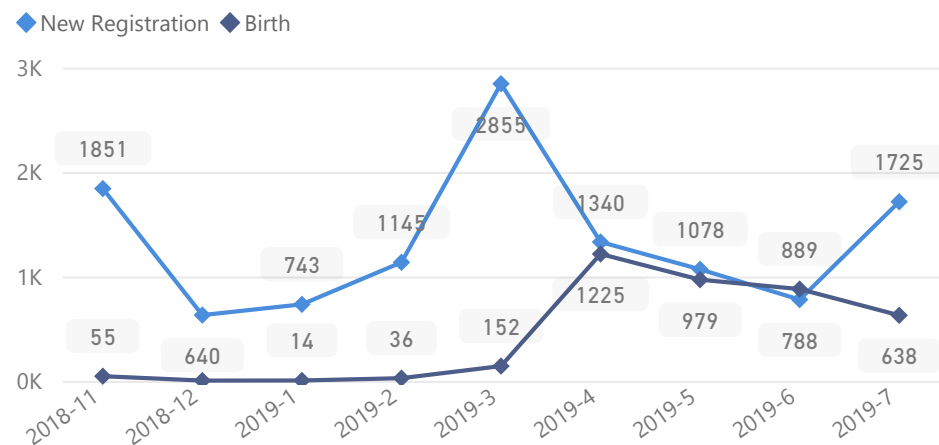

Uganda - Refugee Statistics July 2019 - Nakivale

Total Population

115,747

Total Households

34,014

Total Refugees

111,322

Total Asylum-Seekers

4,425

Zones

Level3	HHs	Individuals
Base Camp	21,333	68,144
Juru	6,307	22,793
Rubondo	5,673	22,280

Age & Gender Breakdown

77 %

88,645

50 %

57,401

2 %

2,444

21 %

24,067

Country of Origin	Total
Democratic Republic of the Congo	57,415
Burundi	33,253
Somalia	13,251
Rwanda	9,565
Eritrea	1,154

New Registration by Month

Occupation

* Age is between 18 - 59 years for Occupation