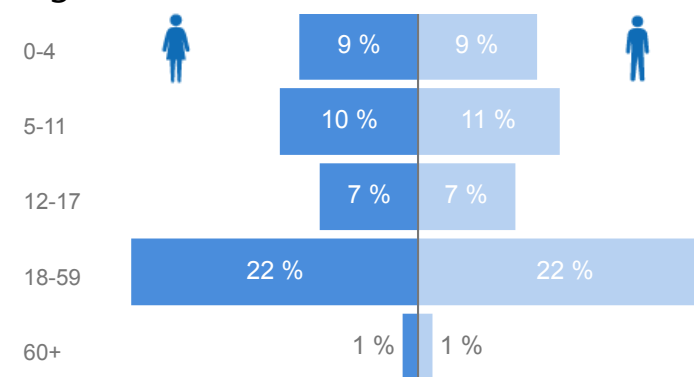

Uganda - Refugee Statistics July 2019 - Nakivale

Total Population

115,747

Total Households

34,014

Total Refugees

111,322

Total Asylum-Seekers

4,425

Zones

Level3	HHs	Individuals
Base Camp	21,333	68,144
Juru	6,307	22,793
Rubondo	5,673	22,280

Age & Gender Breakdown

77 %

88,645

50 %

57,401

2 %

2,444

21 %

24,067

Country of Origin	Total
Democratic Republic of the Congo	57,415
Burundi	33,253
Somalia	13,251
Rwanda	9,565
Eritrea	1,154

New Registration by Month

Occupation

* Age is between 18 - 59 years for Occupation