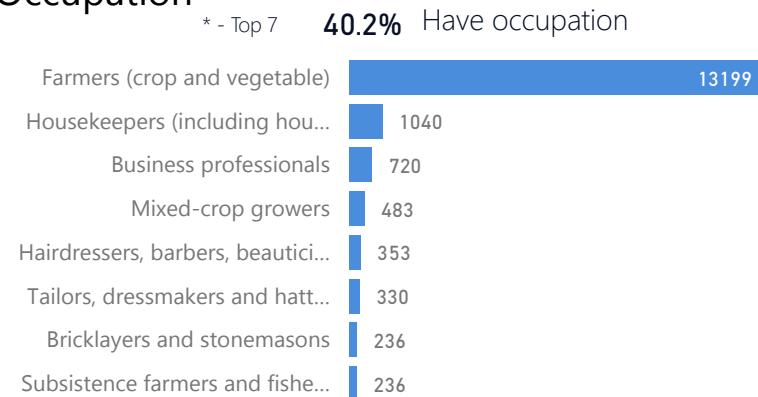

2 %

2,444

21 %

24,067

Country of Origin	Total
Democratic Republic of the Congo	57,415
Burundi	33,253
Somalia	13,251
Rwanda	9,565
Eritrea	1,154

New Registration by Month

Occupation

* Age is between 18 - 59 years for Occupation

Specific Needs - Top 7