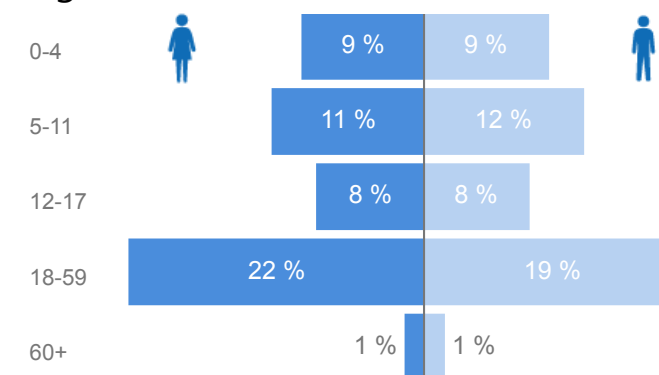

Elderly

3 %

214

Total Refugees

7,505

Total Asylum-Seekers

88

Women

51 %

3,876

Youth 15-24

20 %

1,513

Zones

Level3	HHs	Individuals
Kifunjo	587	2,309
Busheka	480	1,952
Michinga	472	1,940
Rurongo	200	843
Kazinga	116	487

Age & Gender Breakdown

Country of Origin	Total
Democratic Republic of the Congo	4,165
Rwanda	1,811
Burundi	1,617

New Registration by Month

Occupation

* Age is between 18 - 59 years for Occupation

Specific Needs - Top 7