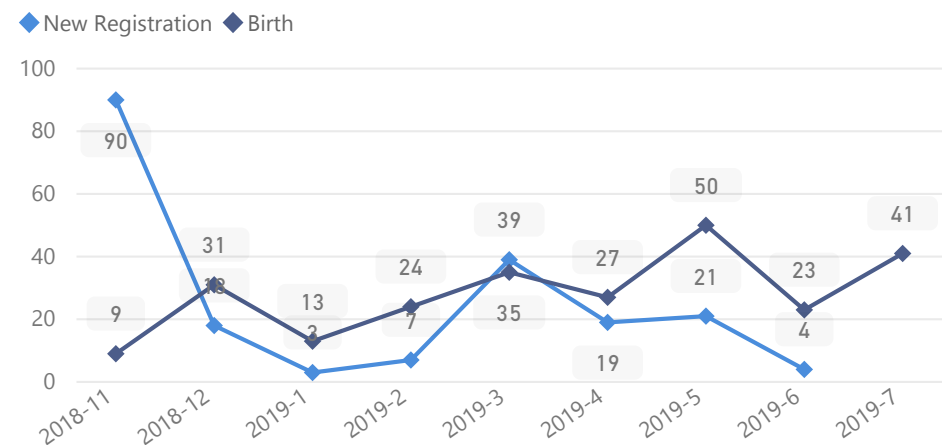

Uganda - Refugee Statistics July 2019 - Oruchinga

Total Population

7,593

Total Households

1,864

Women and Children

80 %

6,045

Elderly

3 %

214

Total Refugees

7,505

Total Asylum-Seekers

88

Women

51 %

3,876

Youth 15-24

20 %

1,513

Zones

Level3	HHs	Individuals
Kifunjo	587	2,309
Busheka	480	1,952
Michinga	472	1,940
Rurongo	200	843
Kazinga	116	487

Age & Gender Breakdown

Country of Origin	Total
Democratic Republic of the Congo	4,165
Rwanda	1,811
Burundi	1,617

New Registration by Month

Occupation

* Age is between 18 - 59 years for Occupation

Specific Needs - Top 7