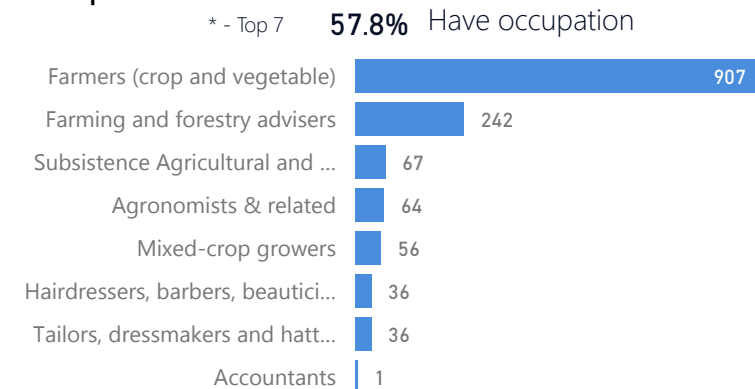

Elderly

3 %

214

Total Refugees

7,505

Total Asylum-Seekers

88

Women

51 %

3,876

Youth 15-24

20 %

1,513

Zones

Level3	HHs	Individuals
Kifunjo	587	2,309
Busheka	480	1,952
Michinga	472	1,940
Rurongo	200	843
Kazinga	116	487

Age & Gender Breakdown

Country of Origin	Total
Democratic Republic of the Congo	4,165
Rwanda	1,811
Burundi	1,617

New Registration by Month

Occupation

* Age is between 18 - 59 years for Occupation

Specific Needs - Top 7