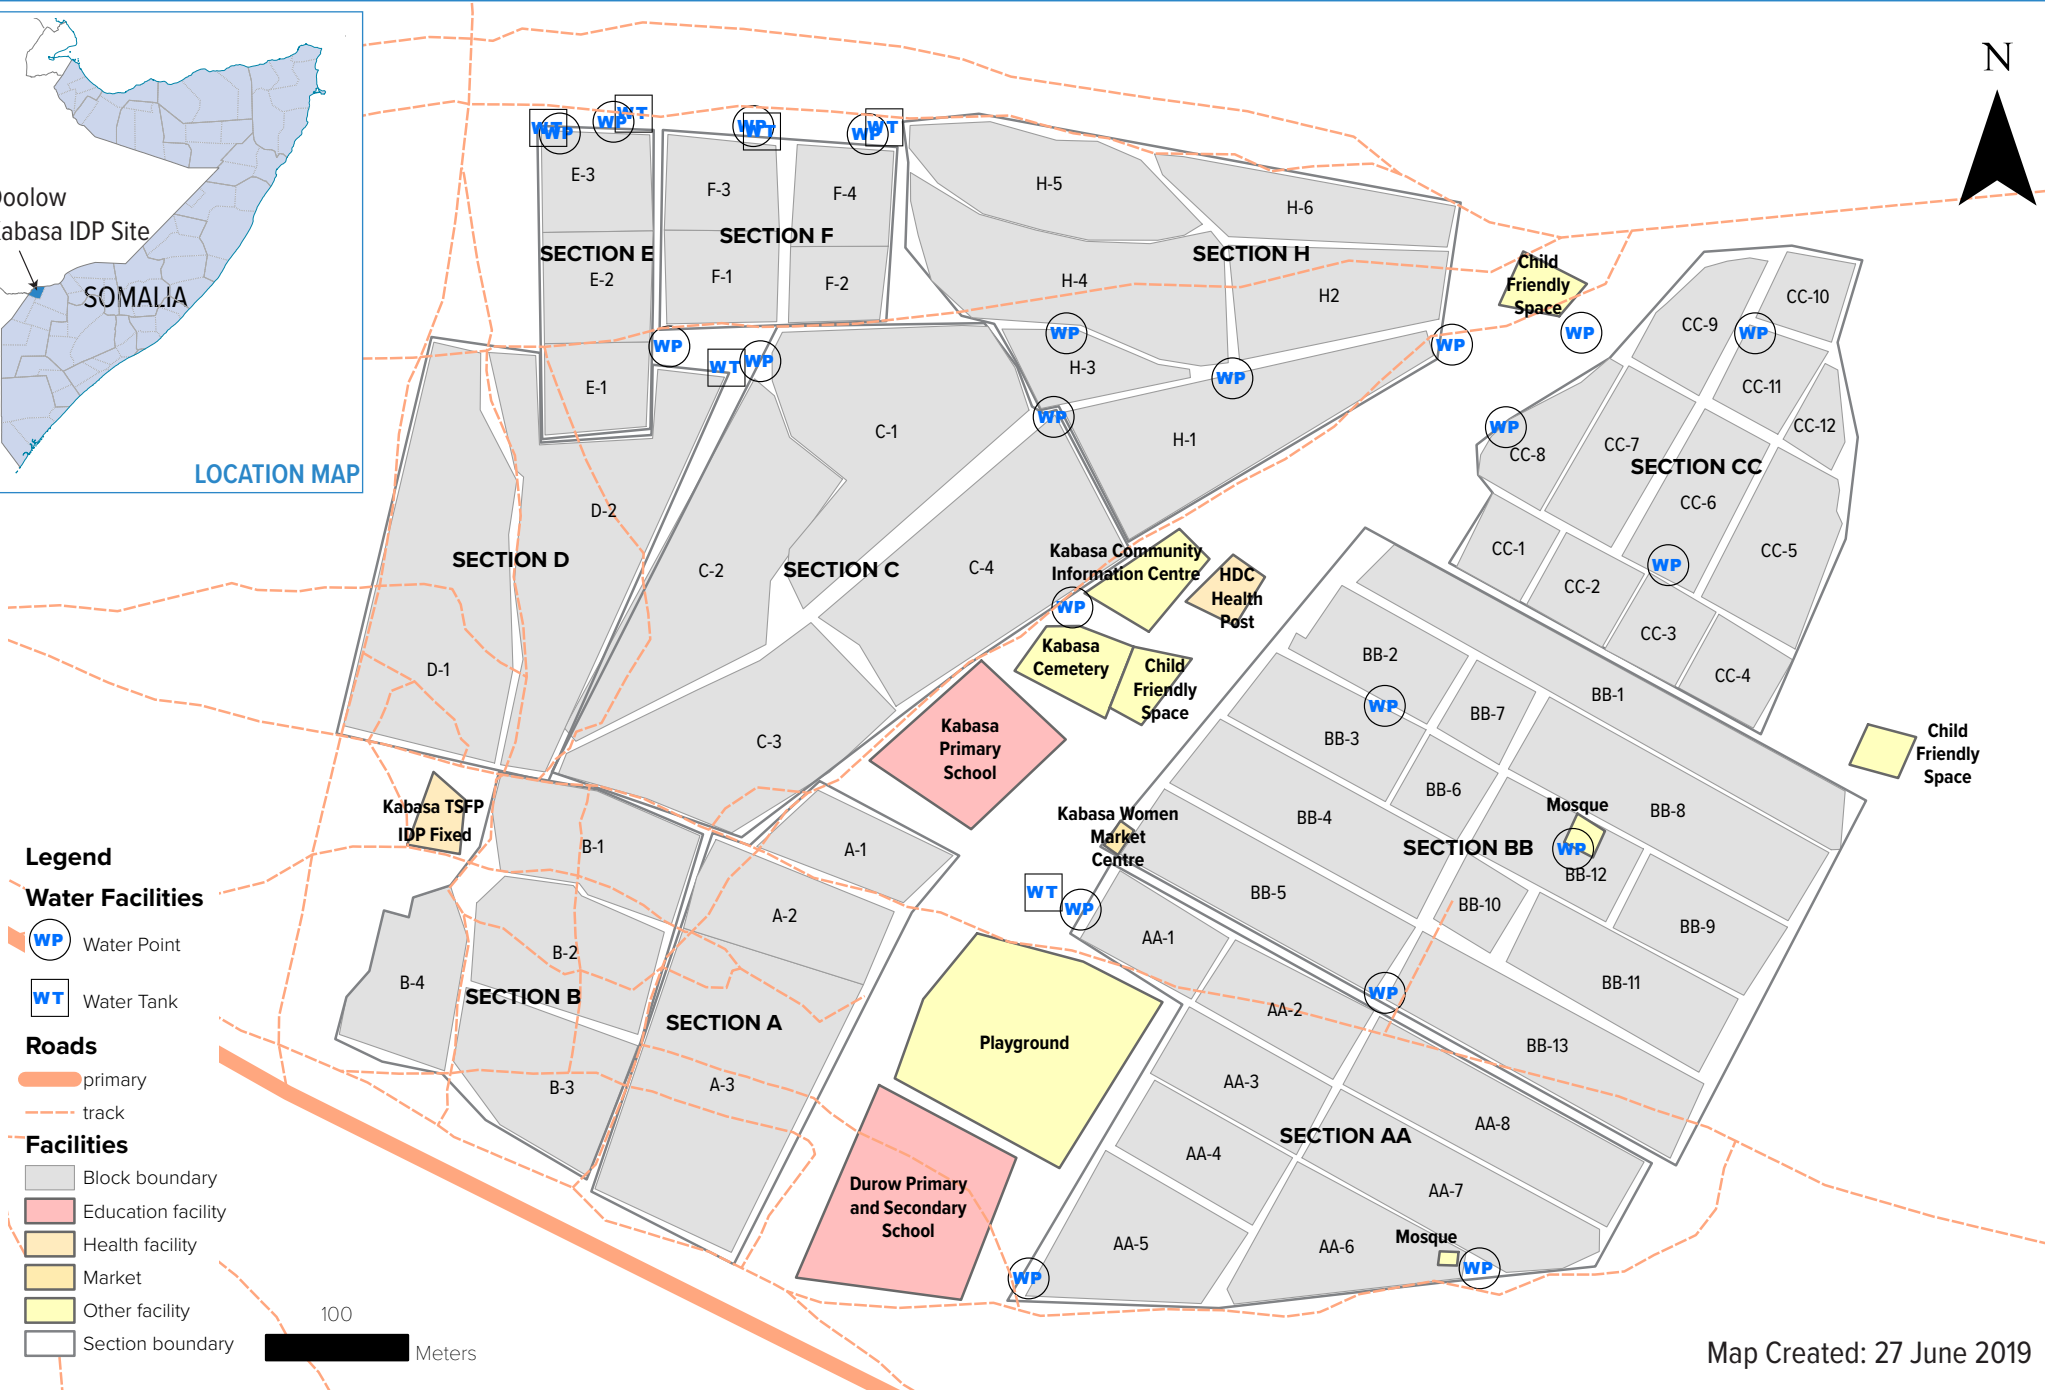

Doolow/Kabasa IDP Site Map

- Legend**
- Water Facilities**
- Water Point
 - Water Tank
- Roads**
- primary
 - track
- Facilities**
- Block boundary
 - Education facility
 - Health facility
 - Market
 - Other facility
 - Section boundary

100
Meters