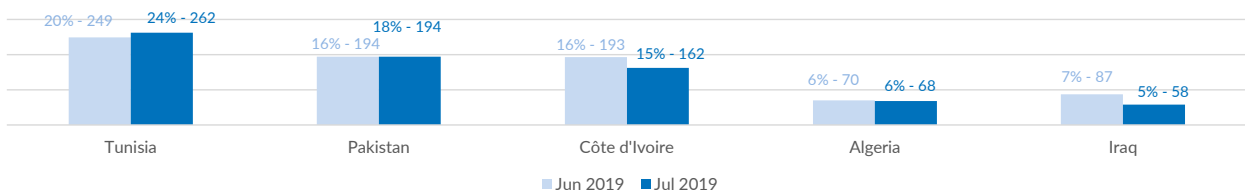

<b>Estimated # of arrivals during the last seven days</b>	<b>193</b>
---	------------

(Based on arrivals or registration figures collected by UNHCR staff)

Mon, 12 Aug 2019	93
Tue, 13 Aug 2019	0
Wed, 14 Aug 2019	4
Thu, 15 Aug 2019	9
Fri, 16 Aug 2019	4
Sat, 17 Aug 2019	83
Sun, 18 Aug 2019	0

Arrivals per month

\* (as of 18 Aug 2019)

Sea arrivals of last weeks

Asylum applications

(Applications are not necessarily lodged by new arrivals)

■ 2016 ■ 2017 ■ 2018 ■ 2019

Sea arrivals by gender and age - Jan - Jul 2019

Most common sea arrival nationalities in Italy (comparison with previous month)

\* % of the monthly total

Estimated daily sea arrivals in 2019