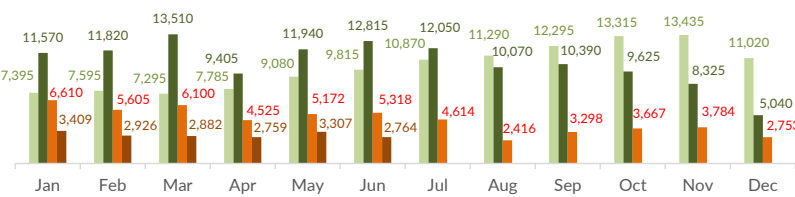

## Italy weekly snapshot - 18 Aug 2019

(The charts below are based on figures from the Italian Ministry of Interior and UNHCR estimates. All figures are provisional and subject to change)

<b>Total arrivals (1 Jan - 18 Aug 2019):</b>	<b>4,340</b>
Total arrivals (1 Jan - 18 Aug 2018):	19,334
<b>Total arrivals 1 Aug - 18 Aug 2019</b>	<b>473</b>
Total arrivals 1 Aug - 18 Aug 2018	788
<b>Average daily arrivals in August 2019 so far:</b>	<b>26</b>
Average daily arrivals in July 2019:	35

<b>Estimated # of arrivals during the last seven days</b>	<b>193</b>
---	------------

(Based on arrivals or registration figures collected by UNHCR staff)

Mon, 12 Aug 2019	93
Tue, 13 Aug 2019	0
Wed, 14 Aug 2019	4
Thu, 15 Aug 2019	9
Fri, 16 Aug 2019	4
Sat, 17 Aug 2019	83
Sun, 18 Aug 2019	0

Arrivals per month

\* (as of 18 Aug 2019)

Sea arrivals of last weeks

Asylum applications

(Applications are not necessarily lodged by new arrivals)

■ 2016 ■ 2017 ■ 2018 ■ 2019

Sea arrivals by gender and age - Jan - Jul 2019

Most common sea arrival nationalities in Italy (comparison with previous month)

\* % of the monthly total

Estimated daily sea arrivals in 2019