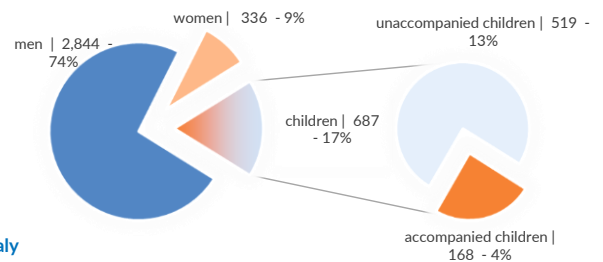

<b>Estimated # of arrivals during the last seven days</b>	<b>193</b>
---	------------

(Based on arrivals or registration figures collected by UNHCR staff)

Mon, 12 Aug 2019	93
Tue, 13 Aug 2019	0
Wed, 14 Aug 2019	4
Thu, 15 Aug 2019	9
Fri, 16 Aug 2019	4
Sat, 17 Aug 2019	83
Sun, 18 Aug 2019	0

Arrivals per month

\* (as of 18 Aug 2019)

Sea arrivals of last weeks

Asylum applications

(Applications are not necessarily lodged by new arrivals)

■ 2016 ■ 2017 ■ 2018 ■ 2019

Sea arrivals by gender and age - Jan - Jul 2019