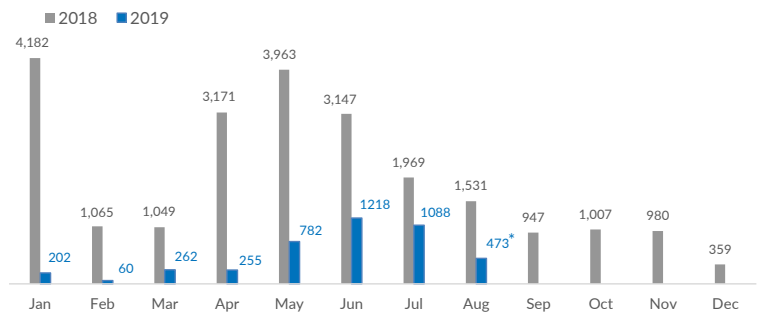

## Italy weekly snapshot - 18 Aug 2019

(The charts below are based on figures from the Italian Ministry of Interior and UNHCR estimates. All figures are provisional and subject to change)

<b>Total arrivals (1 Jan - 18 Aug 2019):</b>	<b>4,340</b>
Total arrivals (1 Jan - 18 Aug 2018):	19,334
<b>Total arrivals 1 Aug - 18 Aug 2019</b>	<b>473</b>
Total arrivals 1 Aug - 18 Aug 2018	788
<b>Average daily arrivals in August 2019 so far:</b>	<b>26</b>
Average daily arrivals in July 2019:	35

<b>Dead and missing in 2019 - Central Med (as of 18 Aug)</b>	<b>575</b>
Dead and missing in 2019 - Mediterranean Sea (as of 18 Aug)	839
<b>Dead and missing in 2018 - Central Med (as of 18 Aug)</b>	<b>1,104</b>
Dead and missing in 2018 - Mediterranean Sea (as of 18 Aug)	1,546
<b>Dead and missing in 2018 - Central Med</b>	<b>1,279</b>
Dead and missing in 2018 - Mediterranean Sea	2,277

<b>Estimated # of arrivals during the last seven days</b>	<b>193</b>
---	------------

(Based on arrivals or registration figures collected by UNHCR staff)

Mon, 12 Aug 2019	93
Tue, 13 Aug 2019	0
Wed, 14 Aug 2019	4
Thu, 15 Aug 2019	9
Fri, 16 Aug 2019	4
Sat, 17 Aug 2019	83
Sun, 18 Aug 2019	0

Arrivals per month

\* (as of 18 Aug 2019)

Sea arrivals of last weeks

Asylum applications

(Applications are not necessarily lodged by new arrivals)

■ 2016 ■ 2017 ■ 2018 ■ 2019

Sea arrivals by gender and age - Jan - Jul 2019