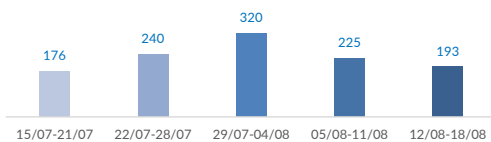

## Italy weekly snapshot - 18 Aug 2019

(The charts below are based on figures from the Italian Ministry of Interior and UNHCR estimates. All figures are provisional and subject to change)

<b>Total arrivals (1 Jan - 18 Aug 2019):</b>	<b>4,340</b>
Total arrivals (1 Jan - 18 Aug 2018):	19,334
<b>Total arrivals 1 Aug - 18 Aug 2019</b>	<b>473</b>
Total arrivals 1 Aug - 18 Aug 2018	788
<b>Average daily arrivals in August 2019 so far:</b>	<b>26</b>
Average daily arrivals in July 2019:	35

<b>Estimated # of arrivals during the last seven days</b>	<b>193</b>
---	------------

(Based on arrivals or registration figures collected by UNHCR staff)

Mon, 12 Aug 2019	93
Tue, 13 Aug 2019	0
Wed, 14 Aug 2019	4
Thu, 15 Aug 2019	9
Fri, 16 Aug 2019	4
Sat, 17 Aug 2019	83
Sun, 18 Aug 2019	0

Arrivals per month

\* (as of 18 Aug 2019)

Sea arrivals of last weeks

Asylum applications

(Applications are not necessarily lodged by new arrivals)

■ 2016 ■ 2017 ■ 2018 ■ 2019

Sea arrivals by gender and age - Jan - Jul 2019