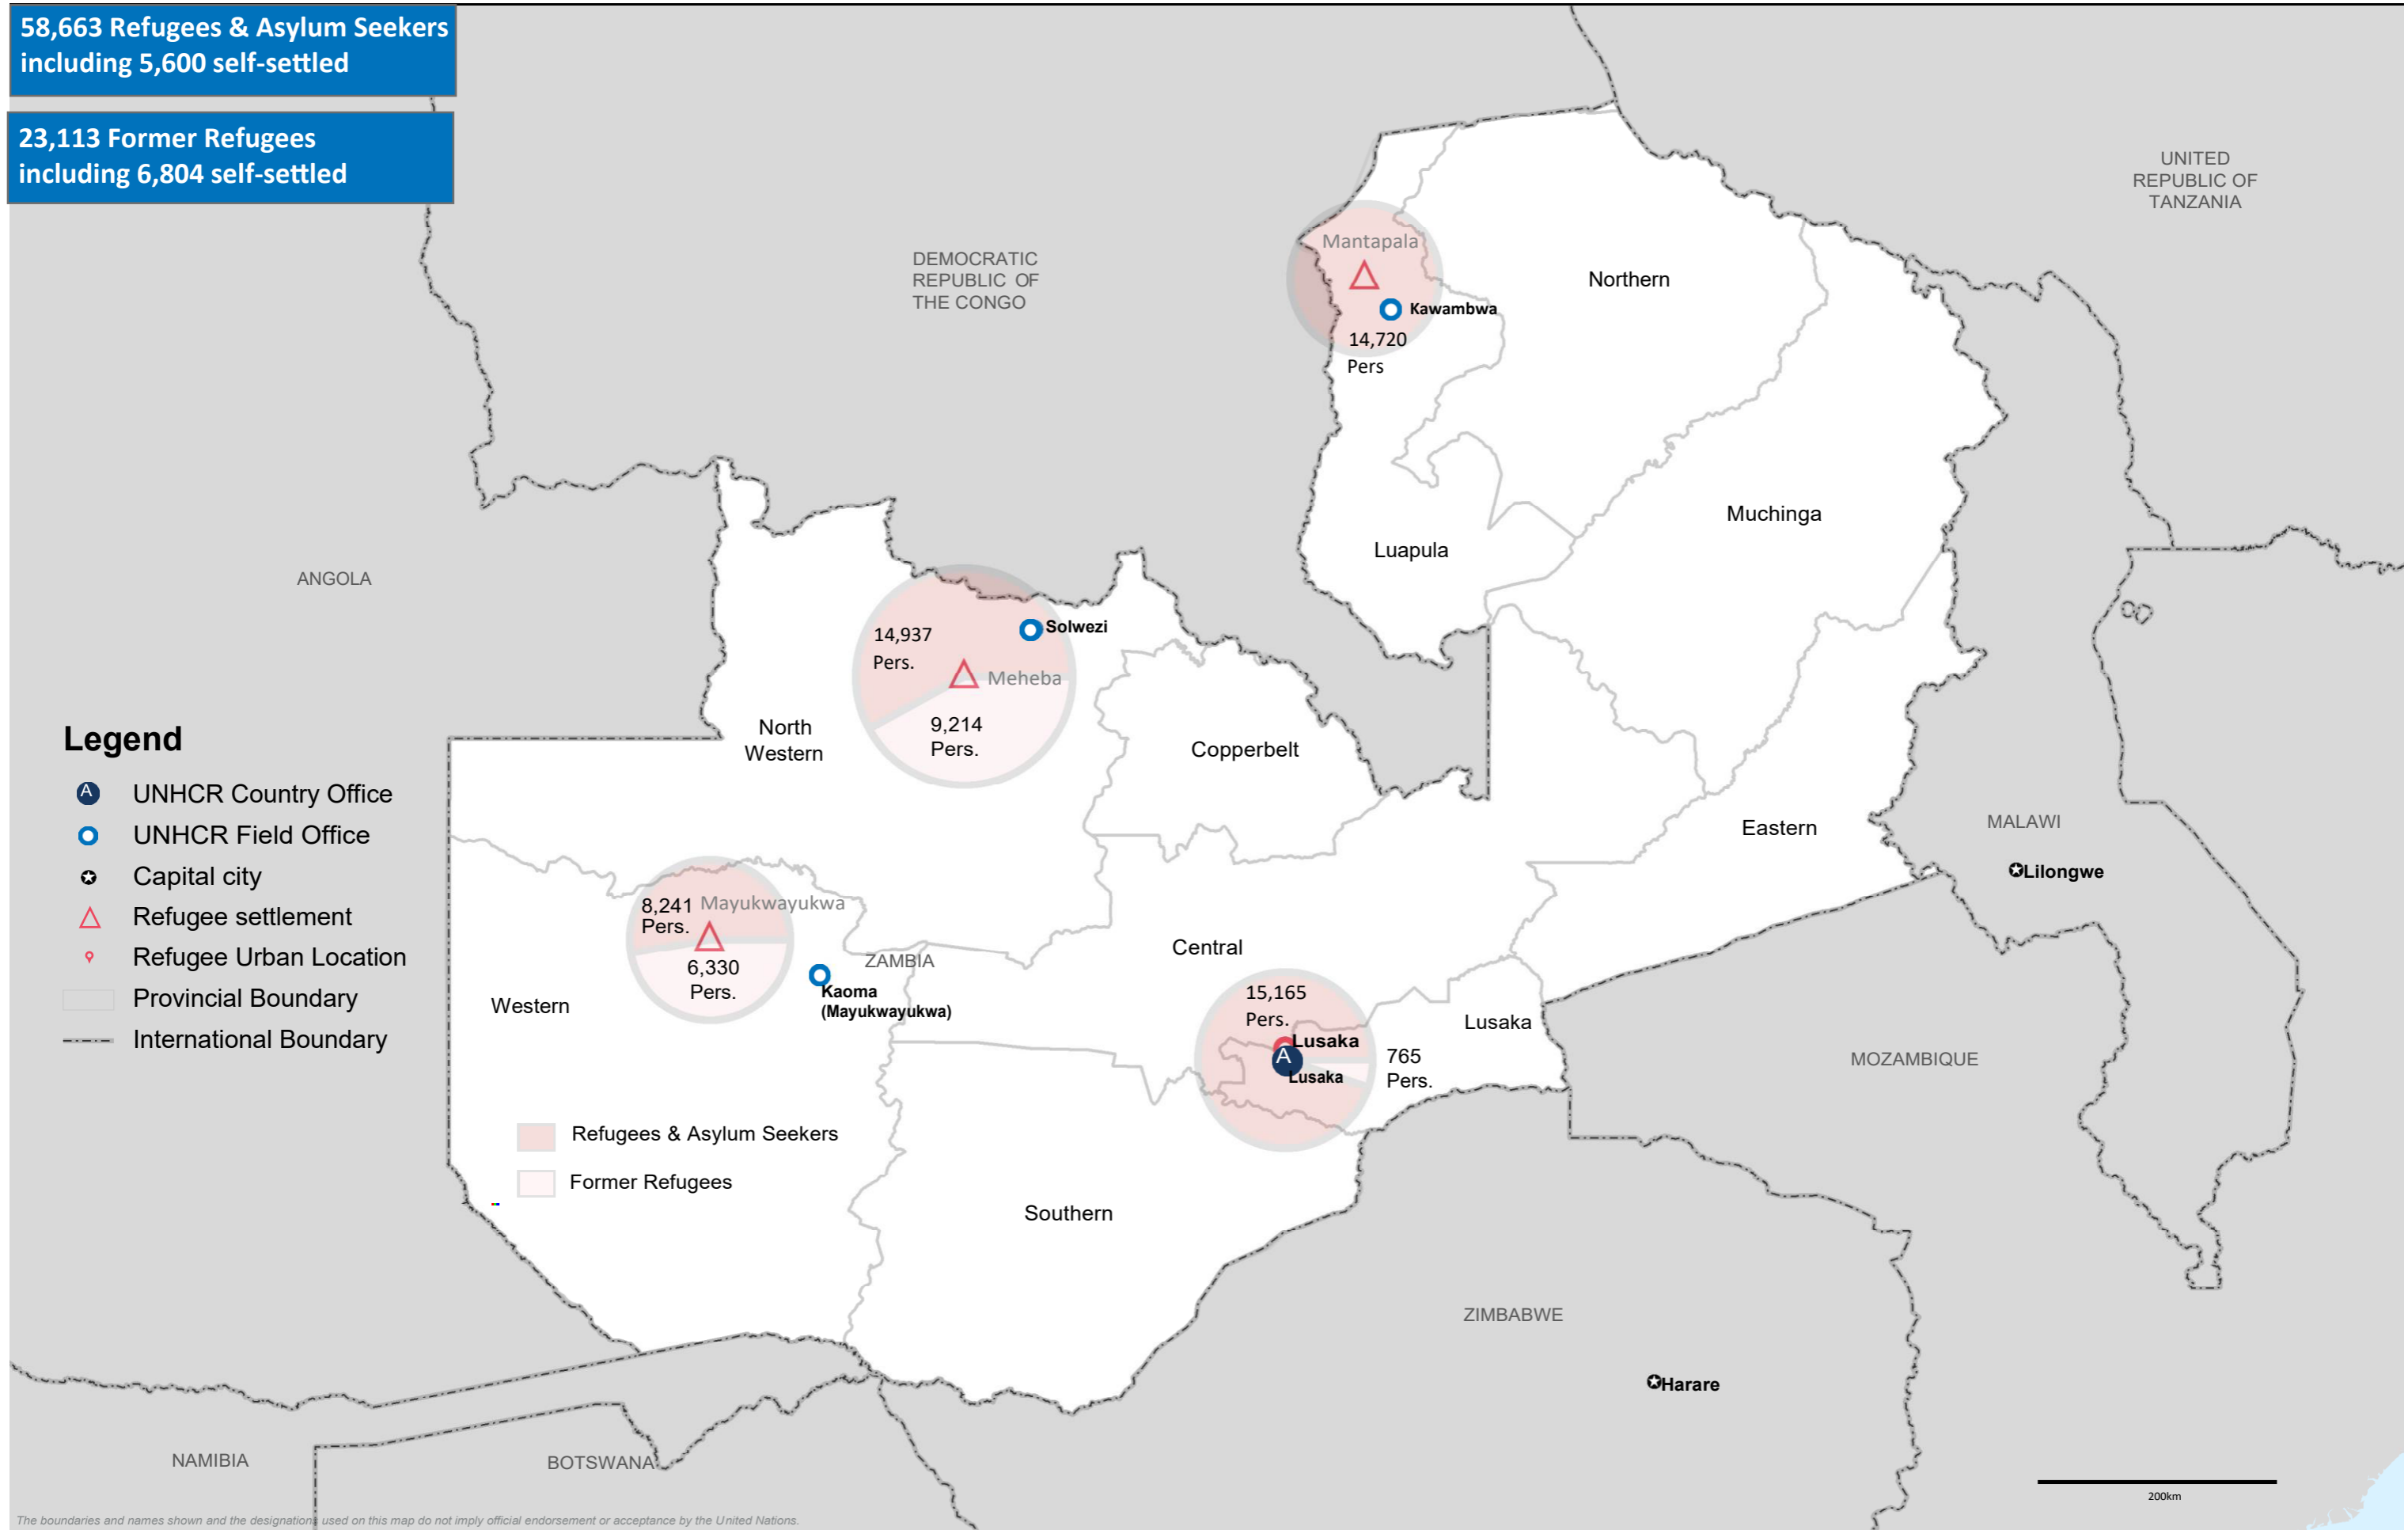

UNHCR Zambia: People of Concern

The map shows the total number of People of Concern to UNHCR by location including Refugees, Asylum Seekers and Former Refugees

As of 30 June 2019

58,663 Refugees & Asylum Seekers
including 5,600 self-settled

23,113 Former Refugees
including 6,804 self-settled

Legend

- UNHCR Country Office
- UNHCR Field Office
- Capital city
- Refugee settlement
- Refugee Urban Location
- Provincial Boundary
- International Boundary

- Refugees & Asylum Seekers
- Former Refugees

The boundaries and names shown and the designations used on this map do not imply official endorsement or acceptance by the United Nations.