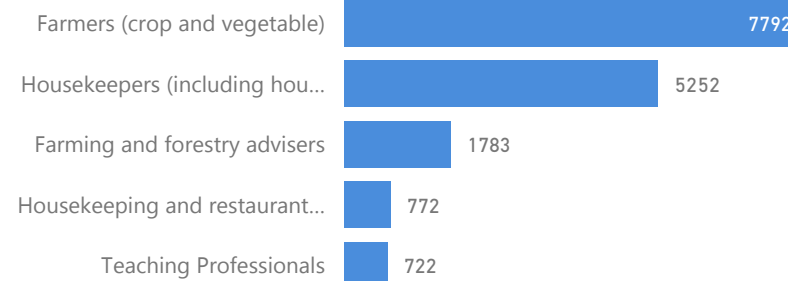

4

Zones

Level3	HHs	Individuals
Zone 3	11,489	53,760
Zone 5	9,715	49,493
Zone 2	8,434	49,780
Zone 1	7,504	43,469
Zone 4	6,118	31,997

Age & Gender Breakdown

Country of Origin - Top 6	Total
South Sudan	228,433
Sudan	86

New Registration by Month

Occupation * - Top 5 27.1% Have occupation

* Age is between 18 - 59 years for Occupation

Specific Needs - Top 7