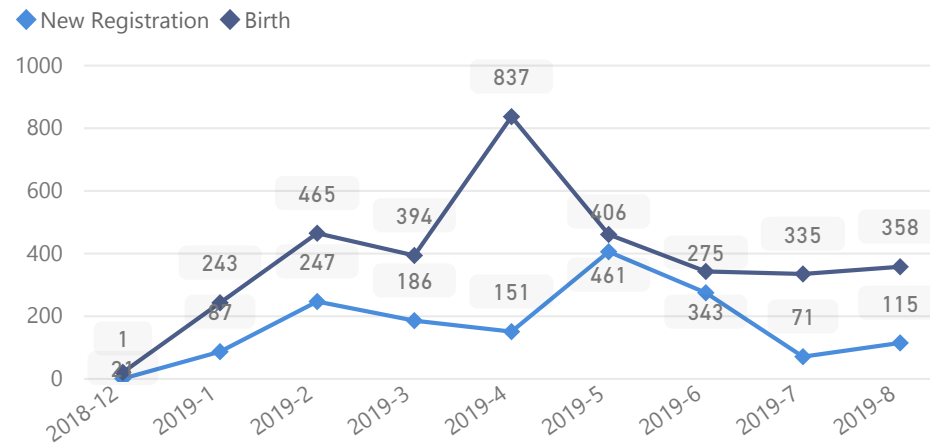

Uganda - Refugee Statistics August 2019 - Bidibidi

Total Population

228,519

Total Refugees

228,515

Total Households

43,264

Total Asylum-Seekers

4

Zones

Level3	HHs	Individuals
Zone 3	11,489	53,760
Zone 5	9,715	49,493
Zone 2	8,434	49,780
Zone 1	7,504	43,469
Zone 4	6,118	31,997

Age & Gender Breakdown

Country of Origin - Top 6	Total
South Sudan	228,433
Sudan	86

New Registration by Month

Occupation * - Top 5 27.1% Have occupation

* Age is between 18 - 59 years for Occupation

Specific Needs - Top 7