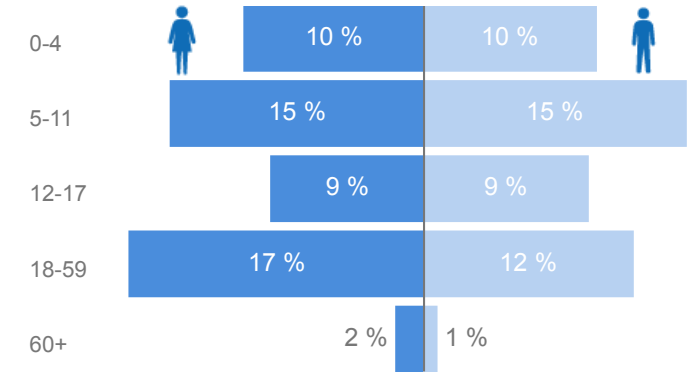

Uganda - Refugee Statistics August 2019 - Bidibidi

Total Population

228,519

Total Refugees

228,515

Total Households

43,264

Total Asylum-Seekers

4

Zones

Level3	HHs	Individuals
Zone 3	11,489	53,760
Zone 5	9,715	49,493
Zone 2	8,434	49,780
Zone 1	7,504	43,469
Zone 4	6,118	31,997

Age & Gender Breakdown

Country of Origin - Top 6	Total
South Sudan	228,433
Sudan	86

New Registration by Month

Occupation * - Top 5 27.1% Have occupation

* Age is between 18 - 59 years for Occupation

Specific Needs - Top 7