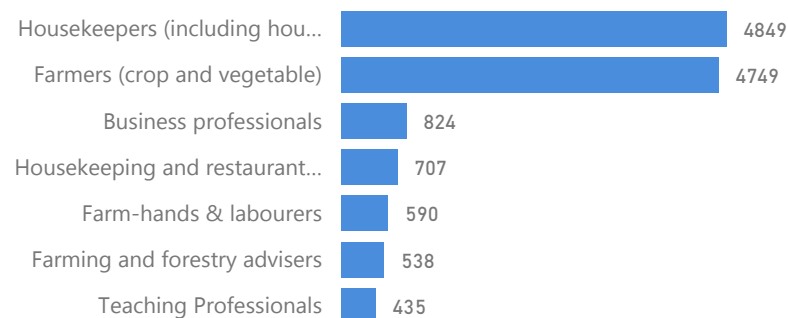

Age & Gender Breakdown

Country of Origin

Country of Origin	Total
South Sudan	108,059
Democratic Republic of the Congo	2,314
Sudan	745
Rwanda	48
Burundi	24

New Registration by Month

Occupation * - Top 7 37.1% Have occupation

* Age is between 18 - 59 years for Occupation

Specific Needs - Top 7