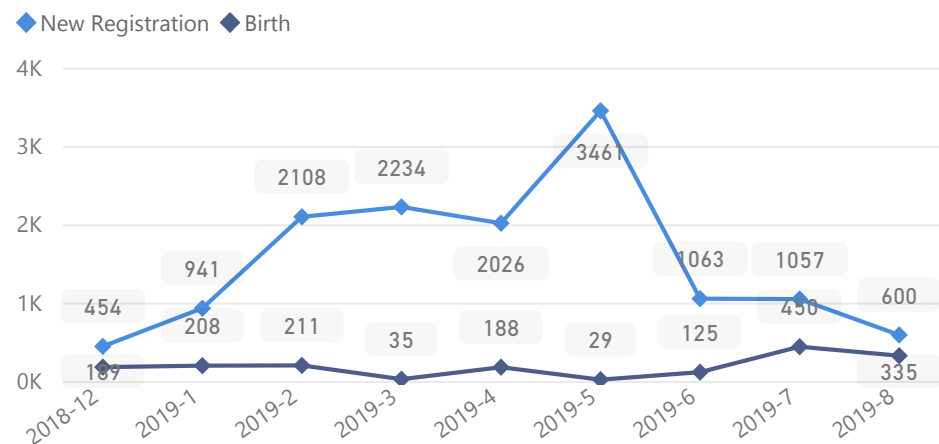

Uganda - Refugee Statistics August 2019 - Rhino

Total Population

111,221

Total Households

29,968

Women and Children

83 %

92,531

Elderly

2 %

2,579

Total Refugees

111,166

Total Asylum-Seekers

55

Women

51 %

56,872

Youth 15-24

25 %

27,309

Zones

Level3	HHs	Individuals
Zone Vii	11,412	34,570
Zone Vi	7,019	26,729
Zone I	2,612	12,426
Zone V	2,337	12,273
Zone Ii	2,721	11,171
Zone Iv	2,711	9,418
Zone Iii	1,156	4,634

Age & Gender Breakdown

Country of Origin

Country of Origin	Total
South Sudan	108,059
Democratic Republic of the Congo	2,314
Sudan	745
Rwanda	48
Burundi	24

New Registration by Month

Occupation * - Top 7 37.1% Have occupation