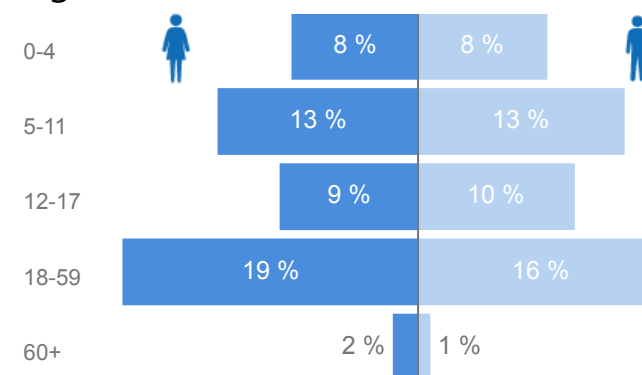

Elderly

2 %

2,579

Total Refugees

111,166

Total Asylum-Seekers

55

Women

51 %

56,872

Youth 15-24

25 %

27,309

Zones

Level3	HHs	Individuals
Zone Vii	11,412	34,570
Zone Vi	7,019	26,729
Zone I	2,612	12,426
Zone V	2,337	12,273
Zone Ii	2,721	11,171
Zone Iv	2,711	9,418
Zone Iii	1,156	4,634

Age & Gender Breakdown

Country of Origin

Country of Origin	Total
South Sudan	108,059
Democratic Republic of the Congo	2,314
Sudan	745
Rwanda	48
Burundi	24

New Registration by Month

Occupation * - Top 7 37.1% Have occupation

* Age is between 18 - 59 years for Occupation

Specific Needs - Top 7