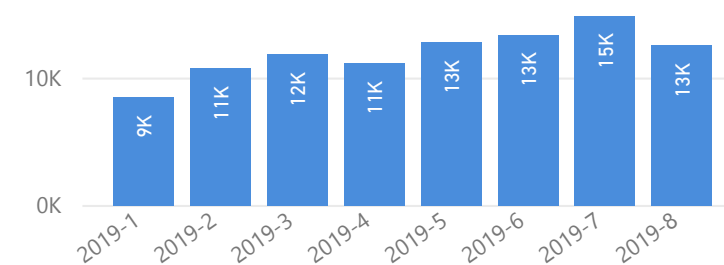

Registered New Arrivals By Month