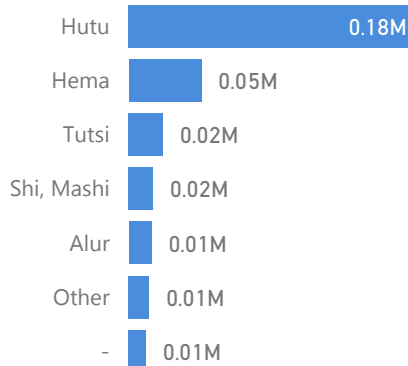

5 %
72,357

Female

52 %
689,793

Youth

21 %
285,960

Population Locations

* Kampala includes other Urban areas

Age & Gender Breakdown

Registered New Arrivals By Month

Total by Country of Origin

Top 5 countries

South Sudanese By Ethnicity

Top 7 ethnicities

Congolese by Ethnicity

Top 7 ethnicities

Specific Needs

Top 7 recorded PSN codes