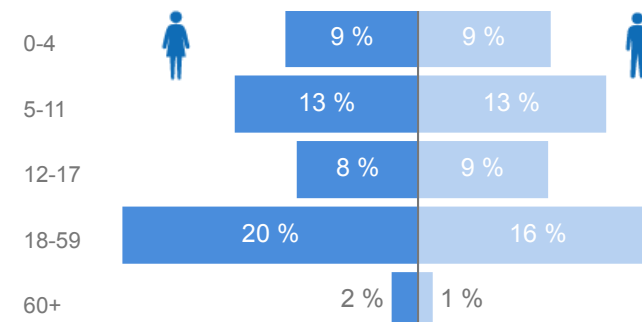

83 %
1,099,489

Elderly

3 %
35,668

Total Refugees

1,306,301

Total Asylum-Seekers

25,264

Living in Urban areas

5 %
72,357

Female

52 %
689,793

Youth

21 %
285,960

Population Locations

* Kampala includes other Urban areas

Age & Gender Breakdown

Registered New Arrivals By Month

Total by Country of Origin

Top 5 countries

South Sudanese By Ethnicity

Top 7 ethnicities

Congolese by Ethnicity

Top 7 ethnicities

Specific Needs