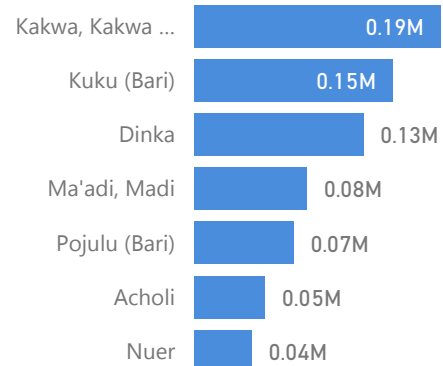

5 %
72,357

Female

52 %
689,793

Youth

21 %
285,960

Population Locations

* Kampala includes other Urban areas

Age & Gender Breakdown

Registered New Arrivals By Month

Total by Country of Origin

Top 5 countries

South Sudanese By Ethnicity

Top 7 ethnicities

Congolese by Ethnicity

Top 7 ethnicities

Specific Needs

Top 7 recorded PSN codes