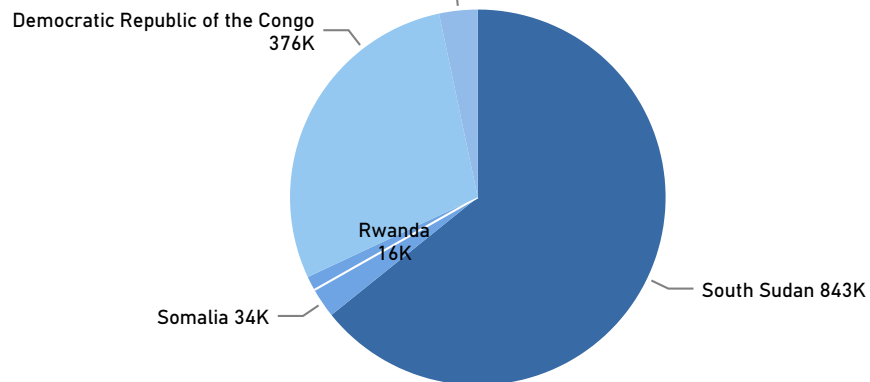

83 %
1,099,489

Elderly

3 %
35,668

Total Refugees

1,306,301

Total Asylum-Seekers

25,264

Living in Urban areas

5 %
72,357

Female

52 %
689,793

Youth

21 %
285,960

Population Locations

* Kampala includes other Urban areas

Age & Gender Breakdown

Registered New Arrivals By Month

Total by Country of Origin

Top 5 countries

South Sudanese By Ethnicity

Top 7 ethnicities

Congolese by Ethnicity

Top 7 ethnicities

Specific Needs