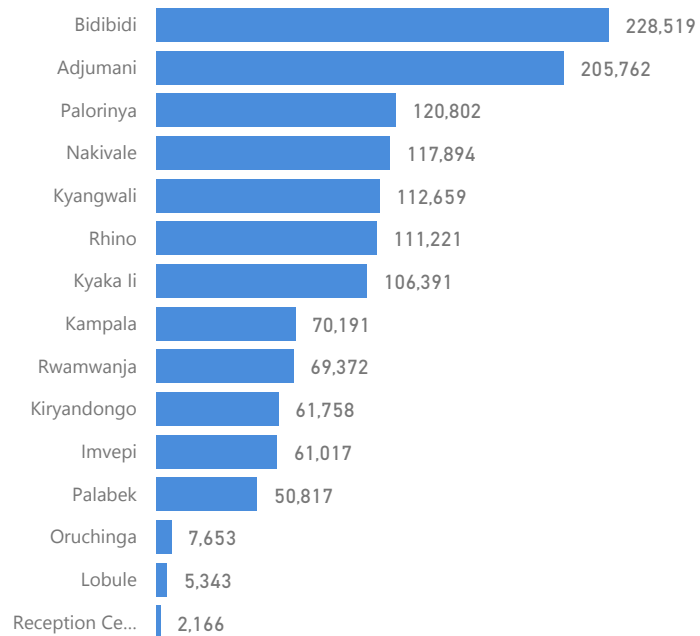

83 %
1,099,489

Elderly

3 %
35,668

Total Refugees

1,306,301

Total Asylum-Seekers

25,264

Living in Urban areas

5 %
72,357

Female

52 %
689,793

Youth

21 %
285,960

Population Locations

* Kampala includes other Urban areas

Age & Gender Breakdown

Registered New Arrivals By Month

Total by Country of Origin

Top 5 countries

South Sudanese By Ethnicity

Top 7 ethnicities

Congolese by Ethnicity

Top 7 ethnicities

Specific Needs