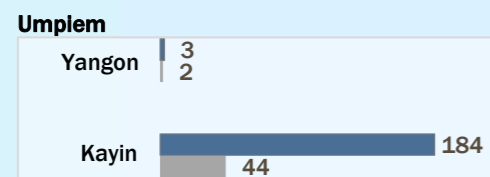

FACILITATED VOLUNTARY REPATRIATION - GROUP 3 SUMMARY

27 February 2019

Thailand Border Operation - Information Management Unit, Mae Sot

Total Number of Returnees	565
Total Number of Households	145

RETURN LOCATIONS BY TEMPORARY SHELTERS