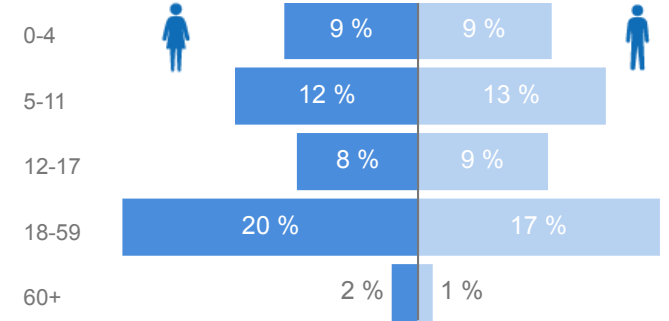

83 %
1,112,107

Elderly

3 %
35,986

Total Refugees

1,319,991

Total Asylum-Seekers

27,369

Living in Urban areas

6 %
75,479

Female

52 %
697,614

Youth

21 %
289,305

Population Locations

* Kampala includes other Urban areas

Age & Gender Breakdown

Registered New Arrivals By Month of Arrival

Total by Country of Origin

South Sudanese By Ethnicity

Congolese by Ethnicity

Specific Needs