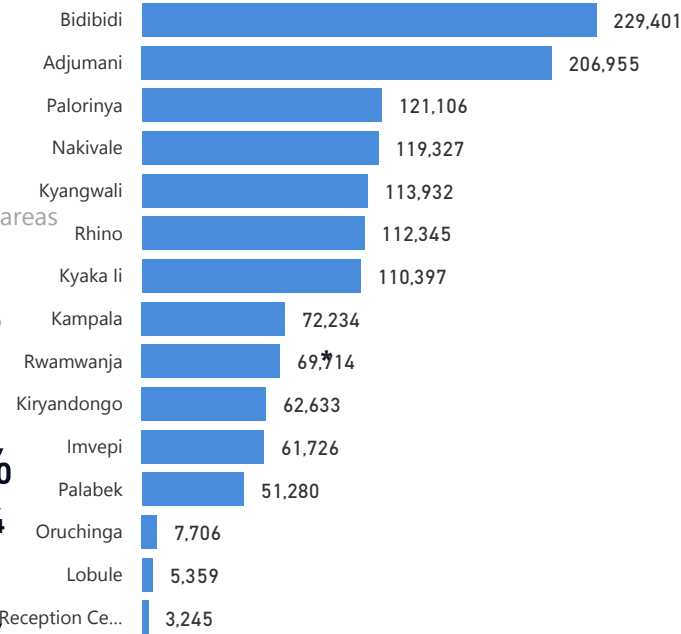

83 %
1,112,107

Elderly

3 %
35,986

Total Refugees

1,319,991

Total Asylum-Seekers

27,369

Living in Urban areas

6 %
75,479

Female

52 %
697,614

Youth

21 %
289,305

Population Locations

* Kampala includes other Urban areas

Age & Gender Breakdown