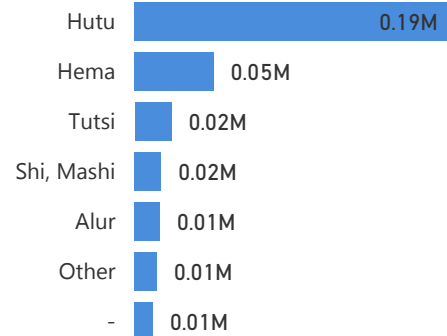

6 %
75,479

Female

52 %
697,614

Youth

21 %
289,305

Population Locations

* Kampala includes other Urban areas

Age & Gender Breakdown

Registered New Arrivals By Month of Arrival

Total by Country of Origin

South Sudanese By Ethnicity

Congolese by Ethnicity

Specific Needs