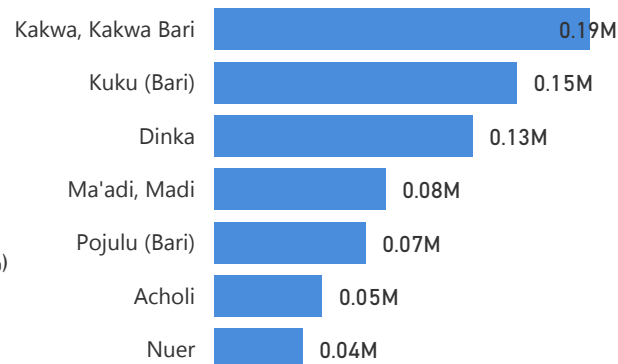

South Sudanese By Ethnicity