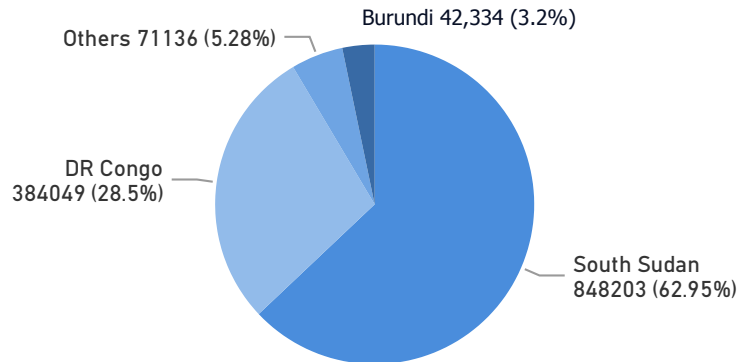

Total by Country of Origin