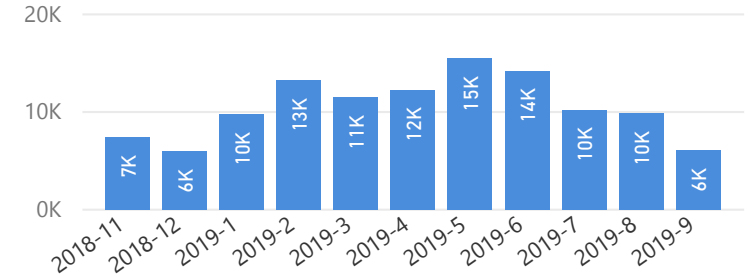

Registered New Arrivals By Month of Arrival