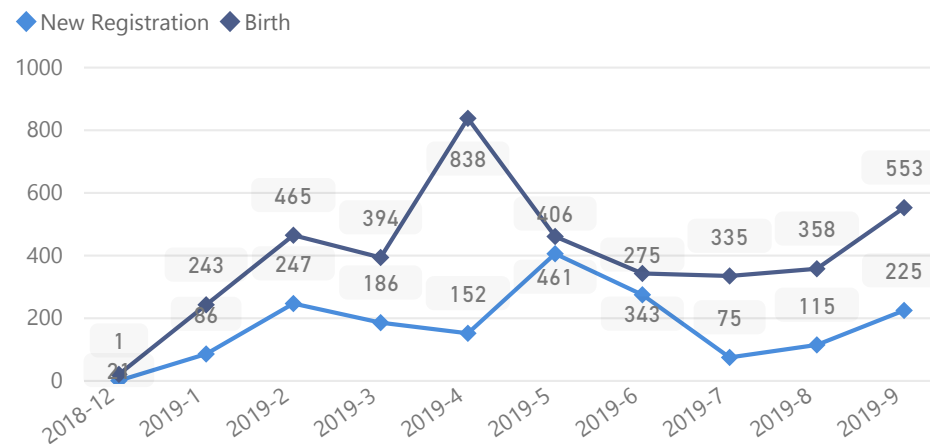

Uganda - Refugee Statistics September 2019 - Bidibidi

Total Population

229,401

Total Refugees

229,397

Total Households

43,127

Total Asylum-Seekers

4

Zones

Level3	HHS	Individuals
Zone 3	11,379	54,367
Zone 5	9,687	49,763
Zone 2	8,432	49,772
Zone 1	7,507	43,482
Zone 4	6,116	31,987

Age & Gender Breakdown

Country of Origin	Total
South Sudan	229,312
Sudan	89

New Registration by Month

Occupation

Specific Needs - Top 7