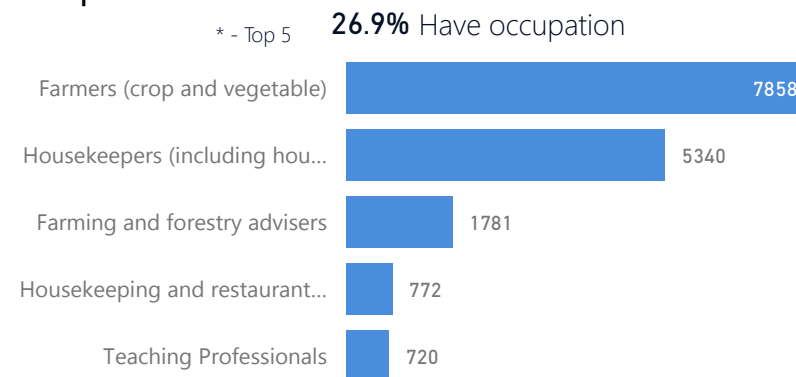

Uganda - Refugee Statistics September 2019 - Bidibidi

Total Population

229,401

Total Refugees

229,397

Total Households

43,127

Total Asylum-Seekers

4

Zones

Level3	HHS	Individuals
Zone 3	11,379	54,367
Zone 5	9,687	49,763
Zone 2	8,432	49,772
Zone 1	7,507	43,482
Zone 4	6,116	31,987

Age & Gender Breakdown

Country of Origin	Total
South Sudan	229,312
Sudan	89

New Registration by Month

Occupation

Specific Needs - Top 7