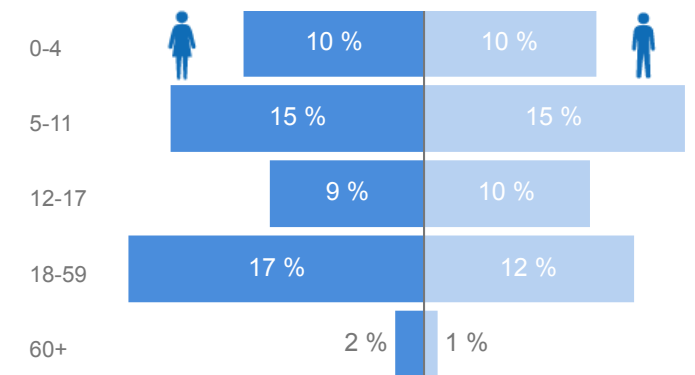

Uganda - Refugee Statistics September 2019 - Bidibidi

Total Population

229,401

Total Refugees

229,397

Total Households

43,127

Total Asylum-Seekers

4

Zones

Level3	HHS	Individuals
Zone 3	11,379	54,367
Zone 5	9,687	49,763
Zone 2	8,432	49,772
Zone 1	7,507	43,482
Zone 4	6,116	31,987

Age & Gender Breakdown

Country of Origin	Total
South Sudan	229,312
Sudan	89