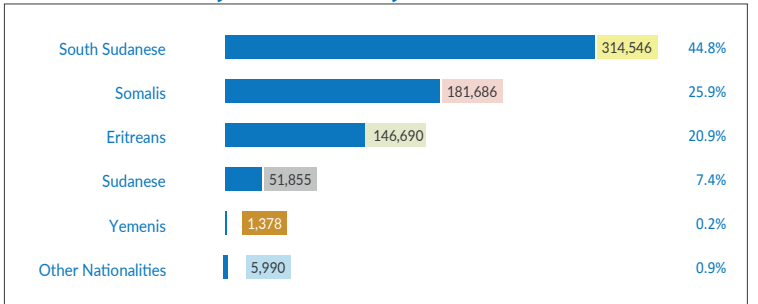

Breakdown by nationality