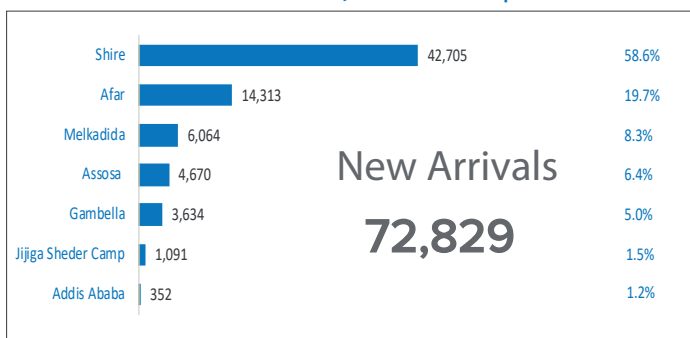

New arrivals trends by location | 2019