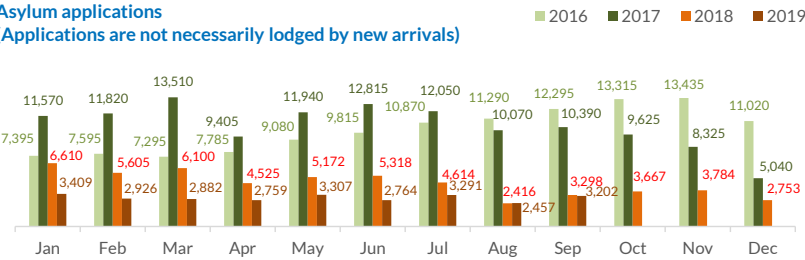

Asylum applications

(Applications are not necessarily lodged by new arrivals)