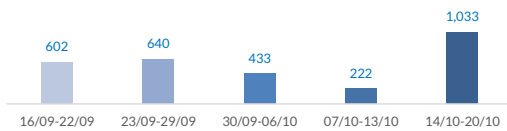

Sea arrivals of last weeks