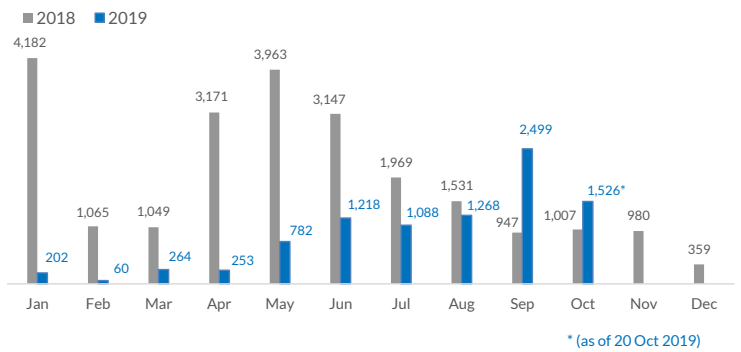

## Italy weekly snapshot - 20 Oct 2019

(The charts below are based on figures from the Italian Ministry of Interior and UNHCR estimates. All figures are provisional and subject to change)

<b>Total arrivals (1 Jan - 20 Oct 2019):</b>	<b>9,160</b>
Total arrivals (1 Jan - 20 Oct 2018):	21,896
<b>Total arrivals 1 Oct - 20 Oct 2019</b>	<b>1,526</b>
Total arrivals 1 Oct - 20 Oct 2018	872
<b>Average daily arrivals in October 2019 so far:</b>	<b>76</b>
Average daily arrivals in September 2019:	83

**Estimated # of arrivals during the last seven days** **1,033**

(Based on arrivals or registration figures collected by UNHCR staff)

Mon, 14 Oct 2019	305
Tue, 15 Oct 2019	8
Wed, 16 Oct 2019	377
Thu, 17 Oct 2019	53
Fri, 18 Oct 2019	118
Sat, 19 Oct 2019	118
Sun, 20 Oct 2019	54

### Sea arrivals of last weeks

### Arrivals per month