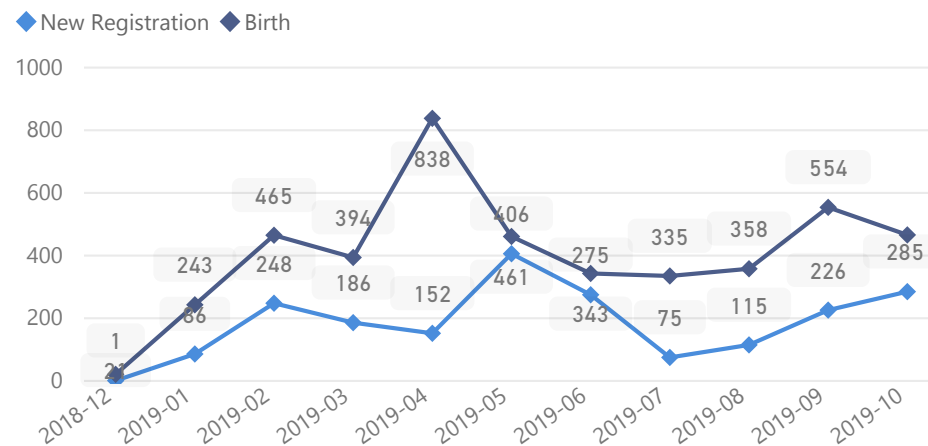

Uganda - Refugee Statistics October 2019 - Bidibidi

Total Population

230,423

Total Refugees

230,419

Total Households

43,051

Total Asylum-Seekers

4

Zones

Level3	HHS	Individuals
Zone 3	11,379	54,367
Zone 5	9,687	49,763
Zone 2	8,432	49,772
Zone 1	7,507	43,482
Zone 4	6,116	31,987

Age & Gender Breakdown

Country of Origin	Total
South Sudan	230,330
Sudan	93

New Registration by Month

Occupation

* Age is between 18 - 59 years for Occupation

Specific Needs - Top 7