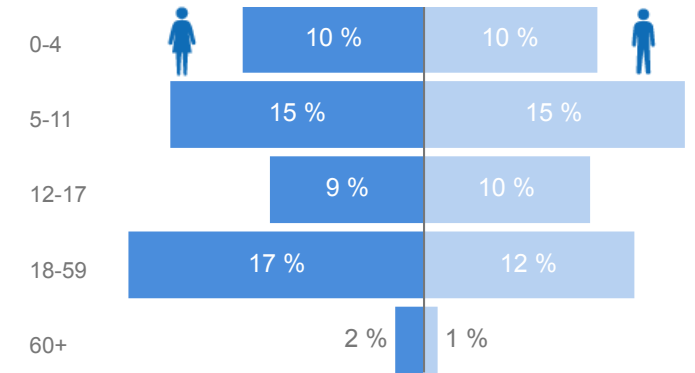

Uganda - Refugee Statistics October 2019 - Bidibidi

Total Population

230,423

Total Refugees

230,419

Total Households

43,051

Total Asylum-Seekers

4

Zones

Level3	HHS	Individuals
Zone 3	11,379	54,367
Zone 5	9,687	49,763
Zone 2	8,432	49,772
Zone 1	7,507	43,482
Zone 4	6,116	31,987

Age & Gender Breakdown

Country of Origin	Total
South Sudan	230,330
Sudan	93

New Registration by Month

Occupation

* Age is between 18 - 59 years for Occupation

Specific Needs - Top 7