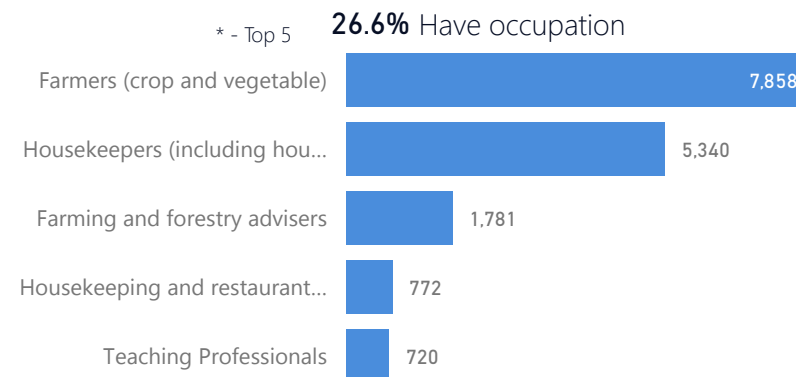

Uganda - Refugee Statistics October 2019 - Bidibidi

Total Population

230,423

Total Refugees

230,419

Total Households

43,051

Total Asylum-Seekers

4

Zones

Level3	HHS	Individuals
Zone 3	11,379	54,367
Zone 5	9,687	49,763
Zone 2	8,432	49,772
Zone 1	7,507	43,482
Zone 4	6,116	31,987

Age & Gender Breakdown

Country of Origin	Total
South Sudan	230,330
Sudan	93

New Registration by Month

Occupation

* Age is between 18 - 59 years for Occupation

Specific Needs - Top 7