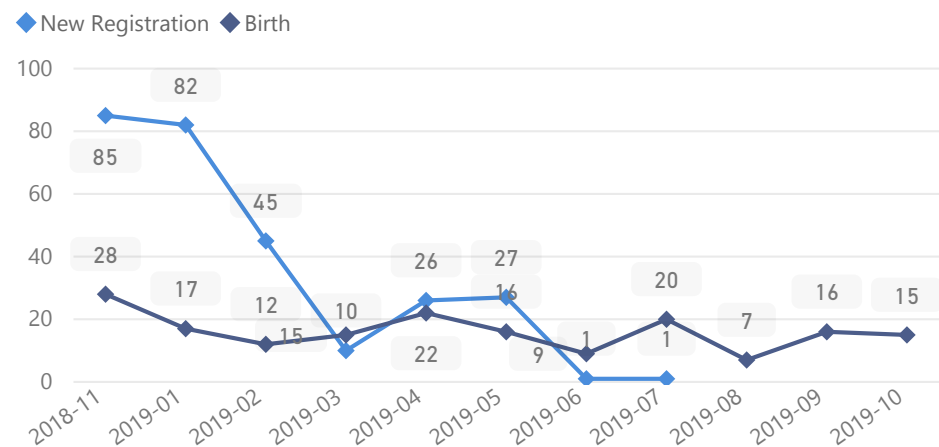

New Registration by Month