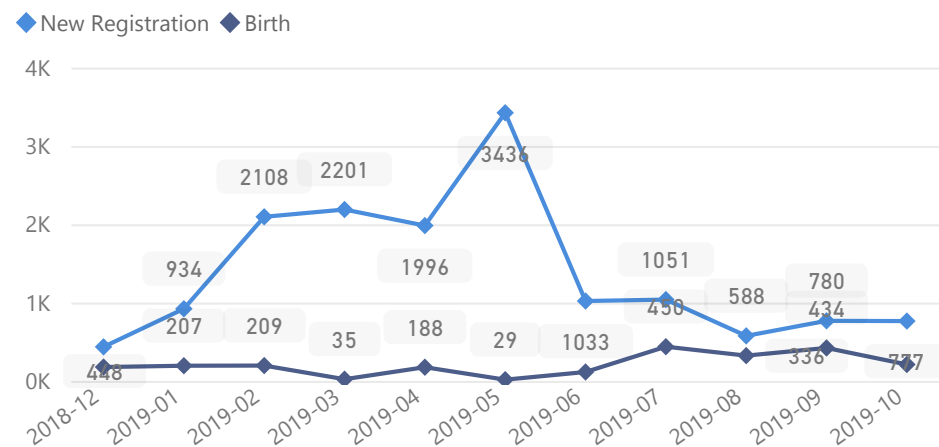

Uganda - Refugee Statistics October 2019 - Rhino

Total Population

113,223

Total Households

30,051

Women and Children

83 %

94,192

Elderly

2 %

2,603

Total Refugees

113,176

Total Asylum-Seekers

47

Female

51 %

57,825

Youth 15-24

24 %

27,692

Zones

Level3	HHs	Individuals
Zone Vii	11,412	34,570
Zone Vi	7,019	26,729
Zone I	2,612	12,426
Zone V	2,337	12,273
Zone Ii	2,721	11,171
Zone Iv	2,711	9,418
Zone Iii	1,156	4,634

Age & Gender Breakdown

Country of Origin	Total
South Sudan	109,656
Democratic Republic of the Congo	2,695
Sudan	768
Rwanda	48
Burundi	24

New Registration by Month

Occupation

* - Top 7 35.9% Have occupation