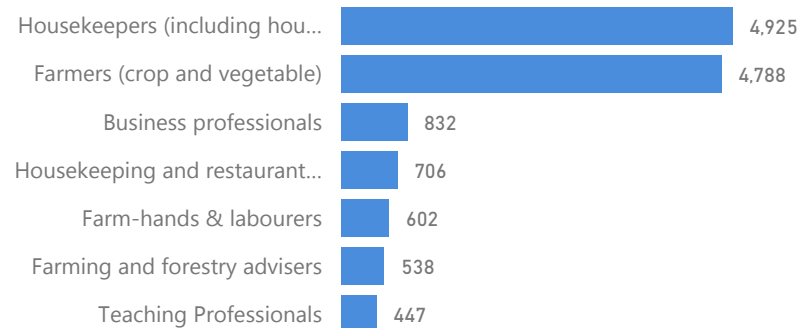

Age & Gender Breakdown

Country of Origin	Total
South Sudan	109,656
Democratic Republic of the Congo	2,695
Sudan	768
Rwanda	48
Burundi	24

New Registration by Month

Occupation

* - Top 7 35.9% Have occupation

* Age is between 18 - 59 years for Occupation

Specific Needs - Top 7