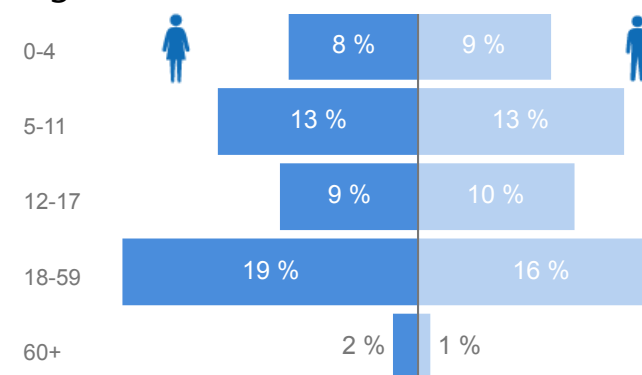

Elderly

2 %

2,603

Total Refugees

113,176

Total Asylum-Seekers

47

Female

51 %

57,825

Youth 15-24

24 %

27,692

Zones

Level3	HHs	Individuals
Zone Vii	11,412	34,570
Zone Vi	7,019	26,729
Zone I	2,612	12,426
Zone V	2,337	12,273
Zone Ii	2,721	11,171
Zone Iv	2,711	9,418
Zone Iii	1,156	4,634

Age & Gender Breakdown

Country of Origin	Total
South Sudan	109,656
Democratic Republic of the Congo	2,695
Sudan	768
Rwanda	48
Burundi	24

New Registration by Month

Occupation

* - Top 7 35.9% Have occupation

* Age is between 18 - 59 years for Occupation

Specific Needs - Top 7