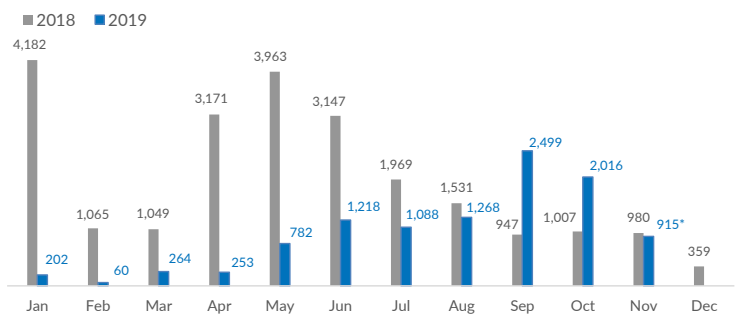

## Italy weekly snapshot - 24 Nov 2019

(The charts below are based on figures from the Italian Ministry of Interior and UNHCR estimates. All figures are provisional and subject to change)

<b>Total arrivals (1 Jan - 24 Nov 2019):</b>	<b>10,565</b>
Total arrivals (1 Jan - 24 Nov 2018):	23,003
<b>Total arrivals 1 Nov - 24 Nov 2019</b>	<b>915</b>
Total arrivals 1 Nov - 24 Nov 2018	972
<b>Average daily arrivals in November 2019 so far:</b>	<b>38</b>
Average daily arrivals in October 2019:	65

**Estimated # of arrivals during the last seven days** **622**

(Based on arrivals or registration figures collected by UNHCR staff)

Mon, 18 Nov 2019	0
Tue, 19 Nov 2019	0
Wed, 20 Nov 2019	0
Thu, 21 Nov 2019	121
Fri, 22 Nov 2019	123
Sat, 23 Nov 2019	154
Sun, 24 Nov 2019	224

### Sea arrivals of last weeks

### Arrivals per month

\* (as of 24 Nov 2019)