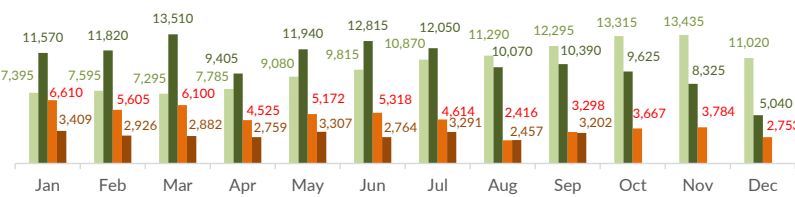

### Sea arrivals of last weeks

### Arrivals per month

\* (as of 24 Nov 2019)

### Asylum applications

(Applications are not necessarily lodged by new arrivals)

■ 2016 ■ 2017 ■ 2018 ■ 2019

### Sea arrivals by gender and age - Jan -Oct 2019