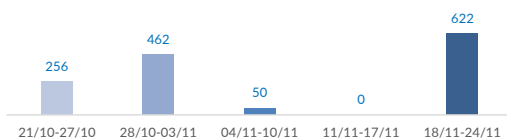

Sea arrivals of last weeks