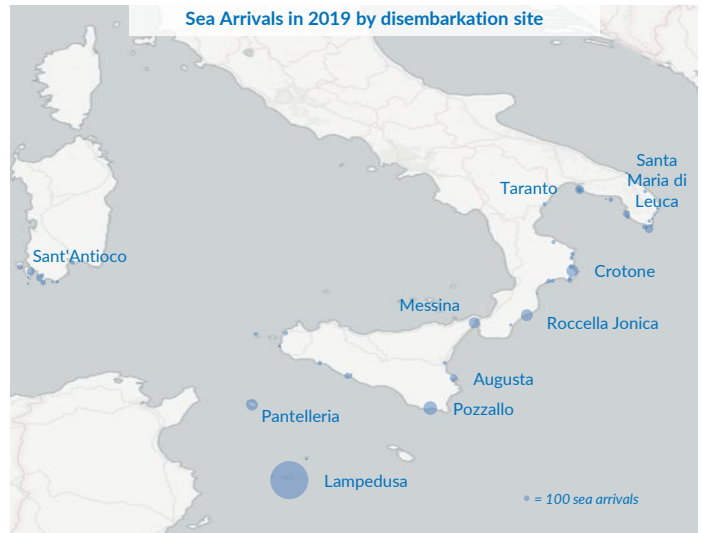

## Italy weekly snapshot - 24 Nov 2019

(The charts below are based on figures from the Italian Ministry of Interior and UNHCR estimates. All figures are provisional and subject to change)

<b>Total arrivals (1 Jan - 24 Nov 2019):</b>	<b>10,565</b>
Total arrivals (1 Jan - 24 Nov 2018):	23,003
<b>Total arrivals 1 Nov - 24 Nov 2019</b>	<b>915</b>
Total arrivals 1 Nov - 24 Nov 2018	972
<b>Average daily arrivals in November 2019 so far:</b>	<b>38</b>
Average daily arrivals in October 2019:	65

### Sea arrivals of last weeks

### Most common sea arrival nationalities in Italy (comparison with previous month)

\* % of the monthly total

### Estimated daily sea arrivals in 2019