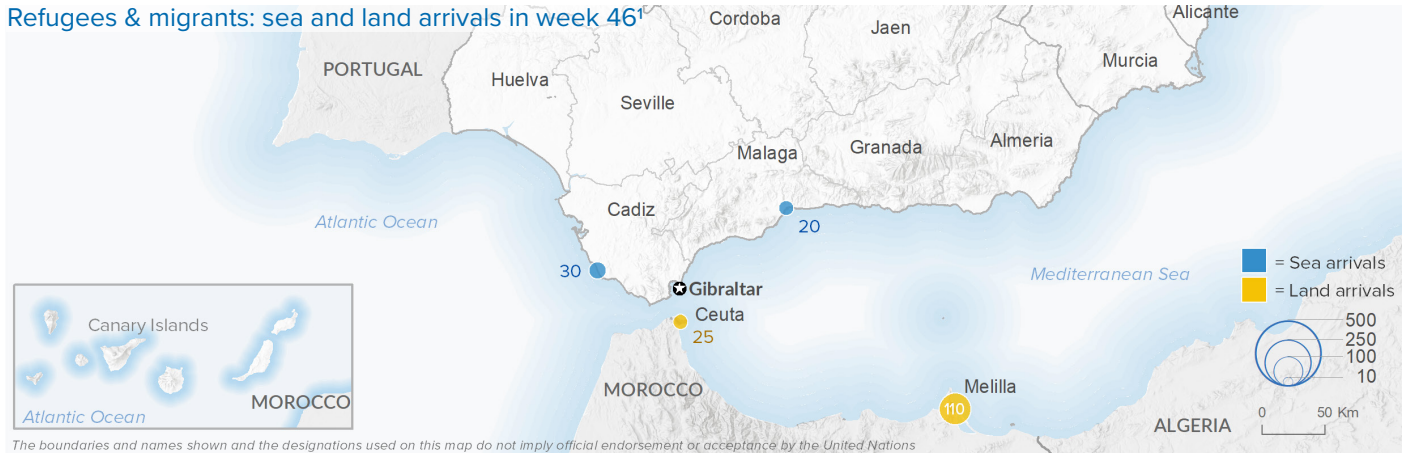

SPAIN Weekly snapshot - Week 46 (11 - 17 Nov 2019)

The charts below are based on figures from the Ministry of Interior and UNHCR estimates. All figures are provisional and subject to change

Refugees & migrants: sea and land arrivals in week 46¹

Sea and land arrivals during the last five weeks¹

Arrivals per month²

Most common nationalities, Jan - Oct 2019²

Demographic breakdown, Jan - Oct 2019²