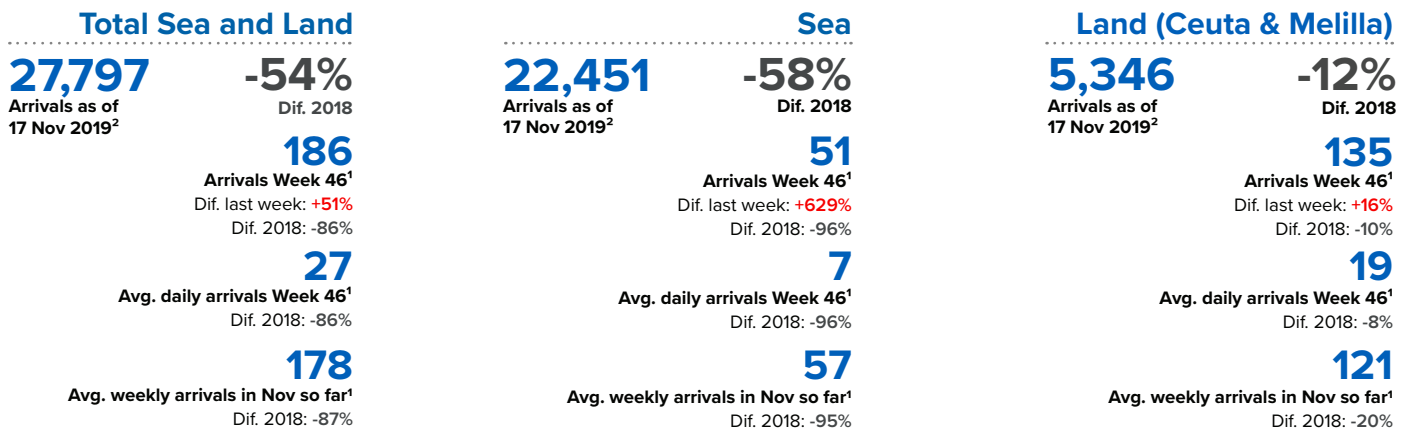

SPAIN Weekly snapshot - Week 46 (11 - 17 Nov 2019)

The charts below are based on figures from the Ministry of Interior and UNHCR estimates. All figures are provisional and subject to change

Refugees & migrants: sea and land arrivals in week 46¹

Sea and land arrivals during the last five weeks¹

Arrivals per month²

Most common nationalities, Jan - Oct 2019²

Demographic breakdown, Jan - Oct 2019²