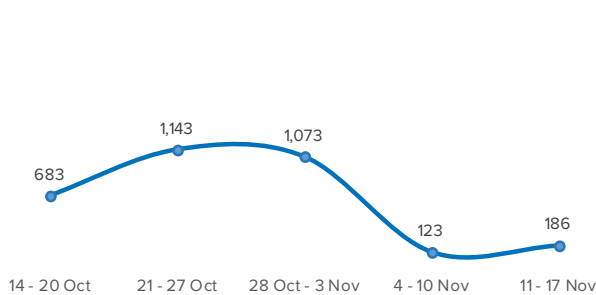

SPAIN Weekly snapshot - Week 46 (11 - 17 Nov 2019)

The charts below are based on figures from the Ministry of Interior and UNHCR estimates. All figures are provisional and subject to change

Refugees & migrants: sea and land arrivals in week 46¹

Sea and land arrivals during the last five weeks¹

Arrivals per month²

Most common nationalities, Jan - Oct 2019²

Demographic breakdown, Jan - Oct 2019²