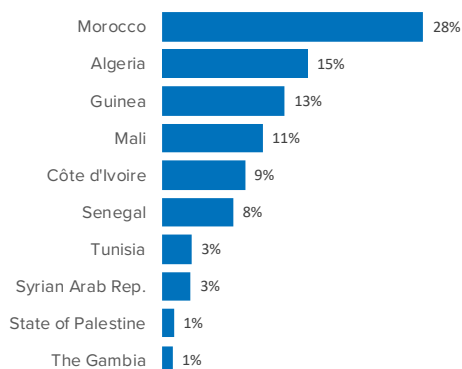

SPAIN Weekly snapshot - Week 46 (11 - 17 Nov 2019)

The charts below are based on figures from the Ministry of Interior and UNHCR estimates. All figures are provisional and subject to change

Refugees & migrants: sea and land arrivals in week 46¹

Sea and land arrivals during the last five weeks¹

Arrivals per month²

Most common nationalities, Jan - Oct 2019²

Demographic breakdown, Jan - Oct 2019²