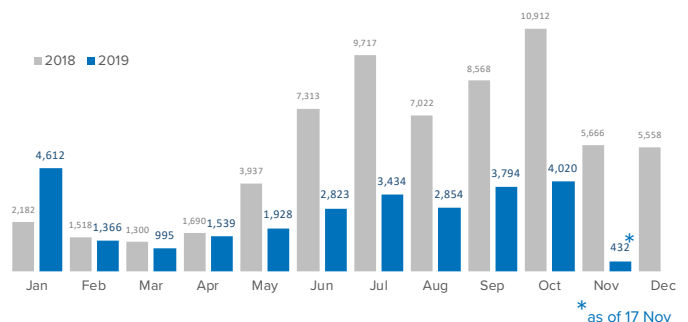

SPAIN Weekly snapshot - Week 46 (11 - 17 Nov 2019)

The charts below are based on figures from the Ministry of Interior and UNHCR estimates. All figures are provisional and subject to change

Refugees & migrants: sea and land arrivals in week 46¹

Sea and land arrivals during the last five weeks¹

Arrivals per month²

Most common nationalities, Jan - Oct 2019²

Demographic breakdown, Jan - Oct 2019²