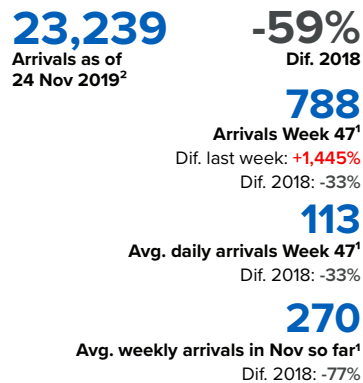

SPAIN Weekly snapshot - Week 47 (18 - 24 Nov 2019)

The charts below are based on figures from the Ministry of Interior and UNHCR estimates. All figures are provisional and subject to change

Refugees & migrants: sea and land arrivals in week 47¹

Total Sea and Land

Sea

Land (Ceuta & Melilla)

Sea and land arrivals during the last five weeks¹

Arrivals per month²

Most common nationalities, Jan - Oct 2019²

Demographic breakdown, Jan - Oct 2019²