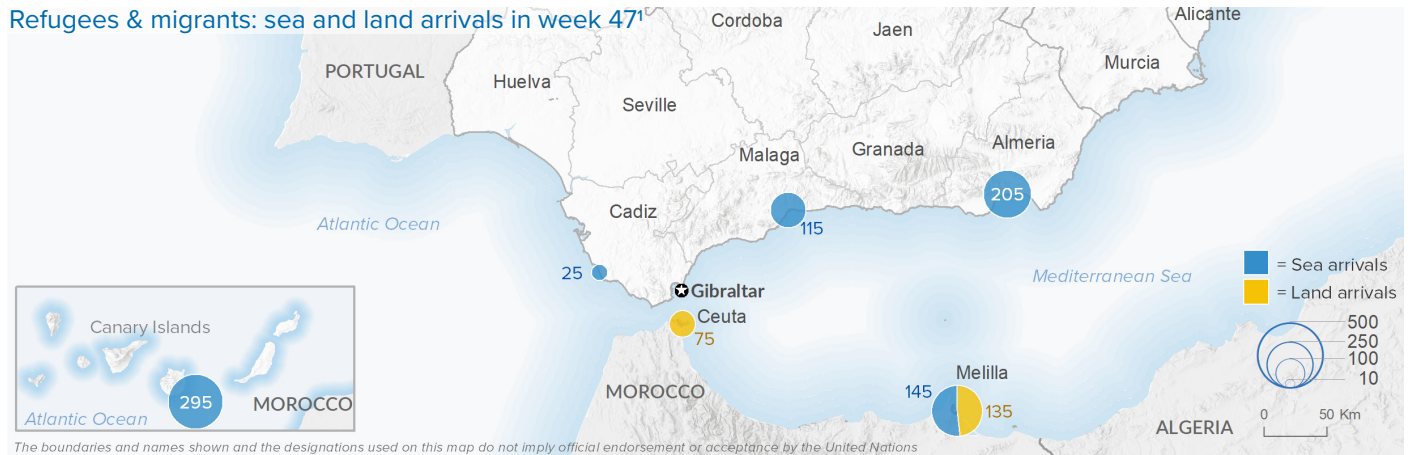

SPAIN Weekly snapshot - Week 47 (18 - 24 Nov 2019)

The charts below are based on figures from the Ministry of Interior and UNHCR estimates. All figures are provisional and subject to change

Refugees & migrants: sea and land arrivals in week 47¹

Total Sea and Land

Sea

Land (Ceuta & Melilla)

Sea and land arrivals during the last five weeks¹

Arrivals per month²

Most common nationalities, Jan - Oct 2019²

Demographic breakdown, Jan - Oct 2019²