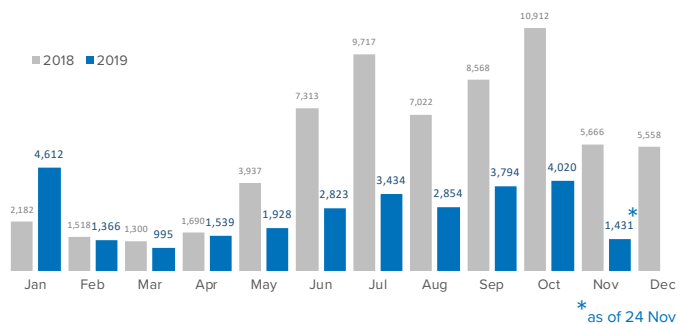

SPAIN Weekly snapshot - Week 47 (18 - 24 Nov 2019)

The charts below are based on figures from the Ministry of Interior and UNHCR estimates. All figures are provisional and subject to change

Refugees & migrants: sea and land arrivals in week 47¹

Total Sea and Land

Sea

Land (Ceuta & Melilla)

Sea and land arrivals during the last five weeks¹

Arrivals per month²

Most common nationalities, Jan - Oct 2019²

Demographic breakdown, Jan - Oct 2019²