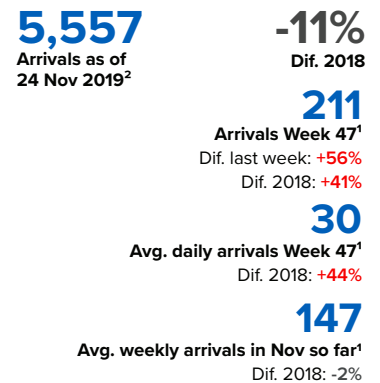

SPAIN Weekly snapshot - Week 47 (18 - 24 Nov 2019)

The charts below are based on figures from the Ministry of Interior and UNHCR estimates. All figures are provisional and subject to change

Refugees & migrants: sea and land arrivals in week 47¹

Total Sea and Land

Sea

Land (Ceuta & Melilla)

Sea and land arrivals during the last five weeks¹

Arrivals per month²

Most common nationalities, Jan - Oct 2019²

Demographic breakdown, Jan - Oct 2019²