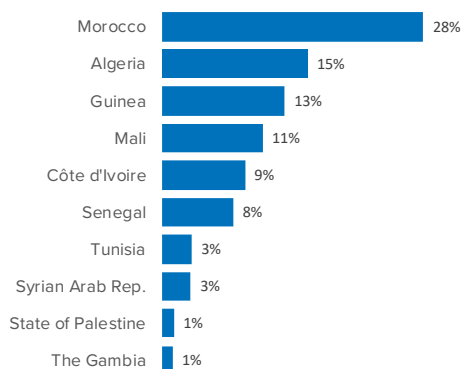

SPAIN Weekly snapshot - Week 47 (18 - 24 Nov 2019)

The charts below are based on figures from the Ministry of Interior and UNHCR estimates. All figures are provisional and subject to change

Refugees & migrants: sea and land arrivals in week 47¹

Total Sea and Land

Sea

Land (Ceuta & Melilla)

Sea and land arrivals during the last five weeks¹

Arrivals per month²

Most common nationalities, Jan - Oct 2019²

Demographic breakdown, Jan - Oct 2019²