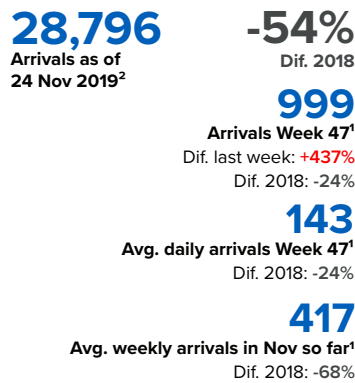

SPAIN Weekly snapshot - Week 47 (18 - 24 Nov 2019)

The charts below are based on figures from the Ministry of Interior and UNHCR estimates. All figures are provisional and subject to change

Refugees & migrants: sea and land arrivals in week 47¹

Total Sea and Land

Sea

Land (Ceuta & Melilla)

Sea and land arrivals during the last five weeks¹

Arrivals per month²

Most common nationalities, Jan - Oct 2019²

Demographic breakdown, Jan - Oct 2019²