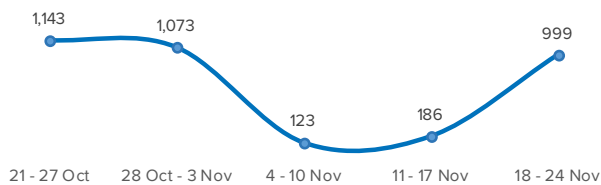

SPAIN Weekly snapshot - Week 47 (18 - 24 Nov 2019)

The charts below are based on figures from the Ministry of Interior and UNHCR estimates. All figures are provisional and subject to change

Refugees & migrants: sea and land arrivals in week 47¹

Total Sea and Land

Sea

Land (Ceuta & Melilla)

Sea and land arrivals during the last five weeks¹

Arrivals per month²

Most common nationalities, Jan - Oct 2019²

Demographic breakdown, Jan - Oct 2019²