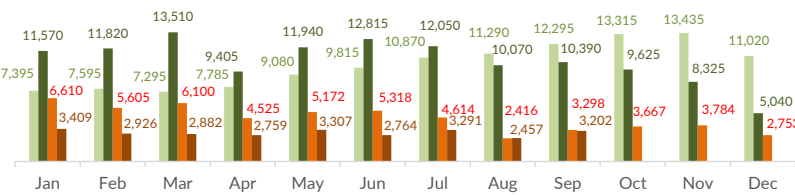

Italy weekly snapshot - 01 Dec 2019

(The charts below are based on figures from the Italian Ministry of Interior and UNHCR estimates. All figures are provisional and subject to change)

Total arrivals (1 Jan - 01 Dec 2019):	10,880
Total arrivals (1 Jan - 01 Dec 2018):	23,011
Total arrivals 1 Dec - 01 Dec 2019	7
Total arrivals 1 Dec - 01 Dec 2018	0
Average daily arrivals in December 2019 so far:	7
Average daily arrivals in November 2019:	41

Estimated # of arrivals during the last seven days **315**

(Based on arrivals or registration figures collected by UNHCR staff)

Mon, 25 Nov 2019	0
Tue, 26 Nov 2019	141
Wed, 27 Nov 2019	0
Thu, 28 Nov 2019	11
Fri, 29 Nov 2019	53
Sat, 30 Nov 2019	103
Sun, 01 Dec 2019	7

Sea arrivals of last weeks

Arrivals per month

* (as of 01 Dec 2019)

Asylum applications

(Applications are not necessarily lodged by new arrivals)

■ 2016 ■ 2017 ■ 2018 ■ 2019

Sea arrivals by gender and age - Jan -Oct 2019

Most common sea arrival nationalities in Italy (comparison with previous month)

* % of the monthly total

Estimated daily sea arrivals in 2019