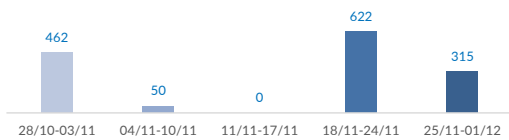

Italy weekly snapshot - 01 Dec 2019

(The charts below are based on figures from the Italian Ministry of Interior and UNHCR estimates. All figures are provisional and subject to change)

Total arrivals (1 Jan - 01 Dec 2019):	10,880
Total arrivals (1 Jan - 01 Dec 2018):	23,011
Total arrivals 1 Dec - 01 Dec 2019	7
Total arrivals 1 Dec - 01 Dec 2018	0
Average daily arrivals in December 2019 so far:	7
Average daily arrivals in November 2019:	41

Dead and missing in 2019 - Central Med (as of 01 Dec)	737
Dead and missing in 2019 - Mediterranean Sea (as of 01 Dec)	1,148
Dead and missing in 2018 - Central Med (as of 01 Dec)	1,264
Dead and missing in 2018 - Mediterranean Sea (as of 01 Dec)	2,191
Dead and missing in 2018 - Central Med	1,279
Dead and missing in 2018 - Mediterranean Sea	2,277

Estimated # of arrivals during the last seven days **315**

(Based on arrivals or registration figures collected by UNHCR staff)

Mon, 25 Nov 2019	0
Tue, 26 Nov 2019	141
Wed, 27 Nov 2019	0
Thu, 28 Nov 2019	11
Fri, 29 Nov 2019	53
Sat, 30 Nov 2019	103
Sun, 01 Dec 2019	7

Sea arrivals of last weeks

Arrivals per month

* (as of 01 Dec 2019)

Asylum applications

(Applications are not necessarily lodged by new arrivals)

■ 2016 ■ 2017 ■ 2018 ■ 2019

Sea arrivals by gender and age - Jan -Oct 2019