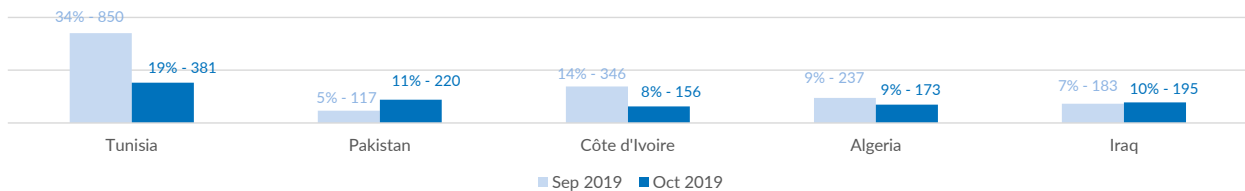

Estimated # of arrivals during the last seven days **315**

(Based on arrivals or registration figures collected by UNHCR staff)

Mon, 25 Nov 2019	0
Tue, 26 Nov 2019	141
Wed, 27 Nov 2019	0
Thu, 28 Nov 2019	11
Fri, 29 Nov 2019	53
Sat, 30 Nov 2019	103
Sun, 01 Dec 2019	7

Sea arrivals of last weeks

Arrivals per month

* (as of 01 Dec 2019)

Asylum applications

(Applications are not necessarily lodged by new arrivals)

■ 2016 ■ 2017 ■ 2018 ■ 2019

Sea arrivals by gender and age - Jan -Oct 2019

Most common sea arrival nationalities in Italy (comparison with previous month)

* % of the monthly total

Estimated daily sea arrivals in 2019