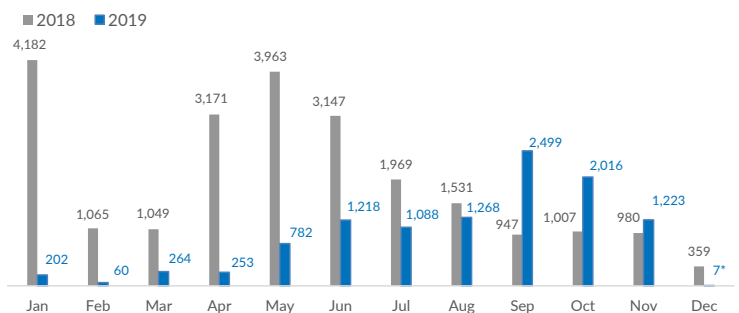

Italy weekly snapshot - 01 Dec 2019

(The charts below are based on figures from the Italian Ministry of Interior and UNHCR estimates. All figures are provisional and subject to change)

Total arrivals (1 Jan - 01 Dec 2019):	10,880
Total arrivals (1 Jan - 01 Dec 2018):	23,011
Total arrivals 1 Dec - 01 Dec 2019	7
Total arrivals 1 Dec - 01 Dec 2018	0
Average daily arrivals in December 2019 so far:	7
Average daily arrivals in November 2019:	41

Dead and missing in 2019 - Central Med (as of 01 Dec)	737
Dead and missing in 2019 - Mediterranean Sea (as of 01 Dec)	1,148
Dead and missing in 2018 - Central Med (as of 01 Dec)	1,264
Dead and missing in 2018 - Mediterranean Sea (as of 01 Dec)	2,191
Dead and missing in 2018 - Central Med	1,279
Dead and missing in 2018 - Mediterranean Sea	2,277

Estimated # of arrivals during the last seven days **315**

(Based on arrivals or registration figures collected by UNHCR staff)

Mon, 25 Nov 2019	0
Tue, 26 Nov 2019	141
Wed, 27 Nov 2019	0
Thu, 28 Nov 2019	11
Fri, 29 Nov 2019	53
Sat, 30 Nov 2019	103
Sun, 01 Dec 2019	7

Sea arrivals of last weeks

Arrivals per month

* (as of 01 Dec 2019)

Asylum applications

(Applications are not necessarily lodged by new arrivals)

■ 2016 ■ 2017 ■ 2018 ■ 2019

Sea arrivals by gender and age - Jan -Oct 2019