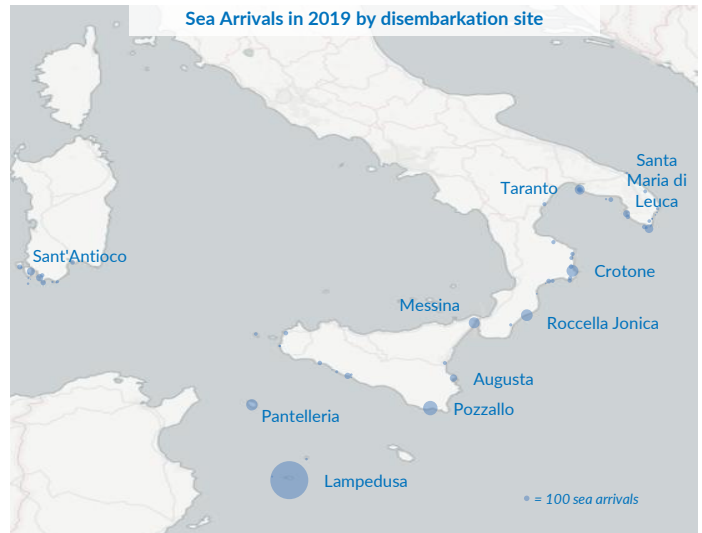

Italy weekly snapshot - 01 Dec 2019

(The charts below are based on figures from the Italian Ministry of Interior and UNHCR estimates. All figures are provisional and subject to change)

Total arrivals (1 Jan - 01 Dec 2019):	10,880
Total arrivals (1 Jan - 01 Dec 2018):	23,011
Total arrivals 1 Dec - 01 Dec 2019	7
Total arrivals 1 Dec - 01 Dec 2018	0
Average daily arrivals in December 2019 so far:	7
Average daily arrivals in November 2019:	41

Dead and missing in 2019 - Central Med (as of 01 Dec)	737
Dead and missing in 2019 - Mediterranean Sea (as of 01 Dec)	1,148
Dead and missing in 2018 - Central Med (as of 01 Dec)	1,264
Dead and missing in 2018 - Mediterranean Sea (as of 01 Dec)	2,191
Dead and missing in 2018 - Central Med	1,279
Dead and missing in 2018 - Mediterranean Sea	2,277

Estimated # of arrivals during the last seven days **315**

(Based on arrivals or registration figures collected by UNHCR staff)

Mon, 25 Nov 2019	0
Tue, 26 Nov 2019	141
Wed, 27 Nov 2019	0
Thu, 28 Nov 2019	11
Fri, 29 Nov 2019	53
Sat, 30 Nov 2019	103
Sun, 01 Dec 2019	7