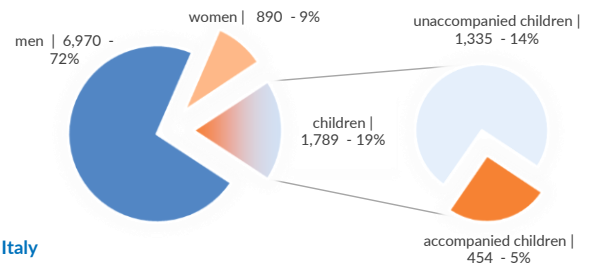

Estimated # of arrivals during the last seven days **315**

(Based on arrivals or registration figures collected by UNHCR staff)

Mon, 25 Nov 2019	0
Tue, 26 Nov 2019	141
Wed, 27 Nov 2019	0
Thu, 28 Nov 2019	11
Fri, 29 Nov 2019	53
Sat, 30 Nov 2019	103
Sun, 01 Dec 2019	7

Sea arrivals of last weeks

Arrivals per month

* (as of 01 Dec 2019)

Asylum applications

(Applications are not necessarily lodged by new arrivals)

■ 2016 ■ 2017 ■ 2018 ■ 2019

Sea arrivals by gender and age - Jan -Oct 2019