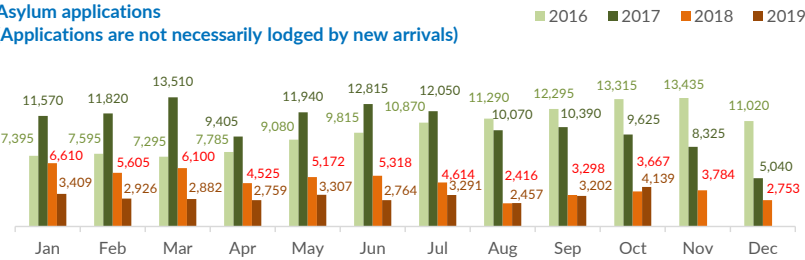

Italy weekly snapshot - 08 Dec 2019

(The charts below are based on figures from the Italian Ministry of Interior and UNHCR estimates. All figures are provisional and subject to change)

| | |
|--|---------------|
| Total arrivals (1 Jan - 08 Dec 2019): | 11,083 |
| Total arrivals (1 Jan - 08 Dec 2018): | 23,127 |
| Total arrivals 1 Dec - 08 Dec 2019 | 200 |
| Total arrivals 1 Dec - 08 Dec 2018 | 116 |
| Average daily arrivals in December 2019 so far: | 25 |
| Average daily arrivals in November 2019: | 41 |

Estimated # of arrivals during the last seven days **191**

(Based on arrivals or registration figures collected by UNHCR staff)

| | |
|------------------|-----|
| Mon, 02 Dec 2019 | 56 |
| Tue, 03 Dec 2019 | 13 |
| Wed, 04 Dec 2019 | 122 |
| Thu, 05 Dec 2019 | 0 |
| Fri, 06 Dec 2019 | 0 |
| Sat, 07 Dec 2019 | 0 |
| Sun, 08 Dec 2019 | 0 |

Sea arrivals of last weeks

Arrivals per month

Asylum applications

(Applications are not necessarily lodged by new arrivals)

Sea arrivals by gender and age - Jan -Nov 2019

Most common sea arrival nationalities in Italy (comparison with previous month)

Estimated daily sea arrivals in 2019