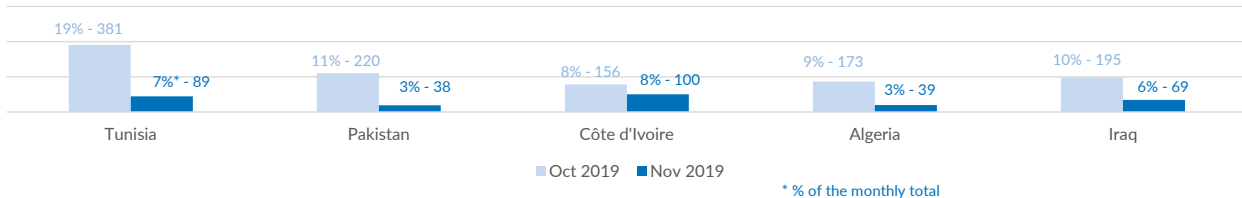

Sea arrivals of last weeks

Arrivals per month

Asylum applications

(Applications are not necessarily lodged by new arrivals)

Sea arrivals by gender and age - Jan -Nov 2019

Most common sea arrival nationalities in Italy (comparison with previous month)