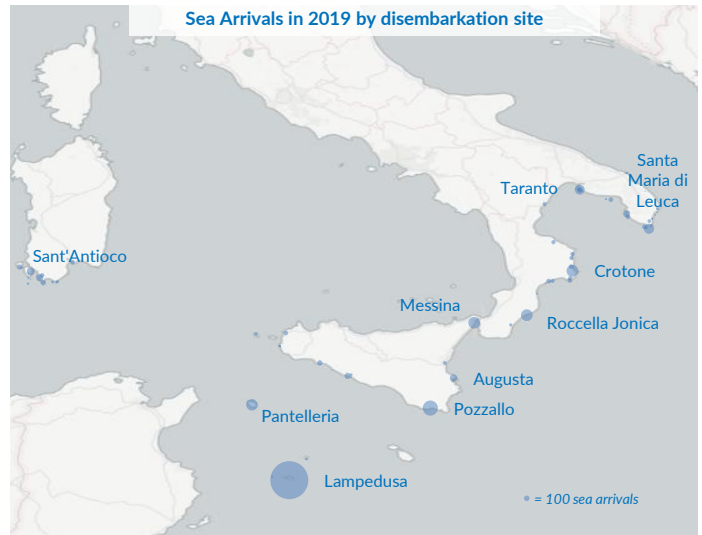

Italy weekly snapshot - 08 Dec 2019

(The charts below are based on figures from the Italian Ministry of Interior and UNHCR estimates. All figures are provisional and subject to change)

Total arrivals (1 Jan - 08 Dec 2019):	11,083
Total arrivals (1 Jan - 08 Dec 2018):	23,127
Total arrivals 1 Dec - 08 Dec 2019	200
Total arrivals 1 Dec - 08 Dec 2018	116
Average daily arrivals in December 2019 so far:	25
Average daily arrivals in November 2019:	41

Dead and missing in 2019 - Central Med (as of 08 Dec)	737
Dead and missing in 2019 - Mediterranean Sea (as of 08 Dec)	1,221
Dead and missing in 2018 - Central Med (as of 08 Dec)	1,279
Dead and missing in 2018 - Mediterranean Sea (as of 08 Dec)	2,214
Dead and missing in 2018 - Central Med	1,279
Dead and missing in 2018 - Mediterranean Sea	2,277

Estimated # of arrivals during the last seven days **191**

(Based on arrivals or registration figures collected by UNHCR staff)

Mon, 02 Dec 2019	56
Tue, 03 Dec 2019	13
Wed, 04 Dec 2019	122
Thu, 05 Dec 2019	0
Fri, 06 Dec 2019	0
Sat, 07 Dec 2019	0
Sun, 08 Dec 2019	0