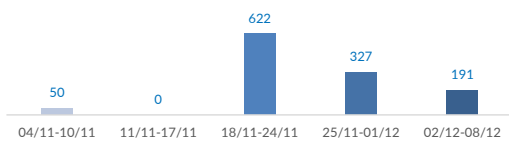

Sea arrivals of last weeks