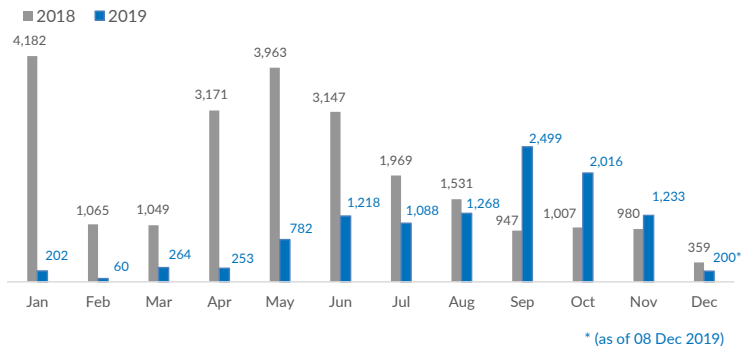

Italy weekly snapshot - 08 Dec 2019

(The charts below are based on figures from the Italian Ministry of Interior and UNHCR estimates. All figures are provisional and subject to change)

| | |
|--|---------------|
| Total arrivals (1 Jan - 08 Dec 2019): | 11,083 |
| Total arrivals (1 Jan - 08 Dec 2018): | 23,127 |
| Total arrivals 1 Dec - 08 Dec 2019 | 200 |
| Total arrivals 1 Dec - 08 Dec 2018 | 116 |
| Average daily arrivals in December 2019 so far: | 25 |
| Average daily arrivals in November 2019: | 41 |

Estimated # of arrivals during the last seven days **191**

(Based on arrivals or registration figures collected by UNHCR staff)

| | |
|------------------|-----|
| Mon, 02 Dec 2019 | 56 |
| Tue, 03 Dec 2019 | 13 |
| Wed, 04 Dec 2019 | 122 |
| Thu, 05 Dec 2019 | 0 |
| Fri, 06 Dec 2019 | 0 |
| Sat, 07 Dec 2019 | 0 |
| Sun, 08 Dec 2019 | 0 |

Sea arrivals of last weeks

Arrivals per month

Asylum applications

(Applications are not necessarily lodged by new arrivals)

Sea arrivals by gender and age - Jan -Nov 2019

Most common sea arrival nationalities in Italy (comparison with previous month)