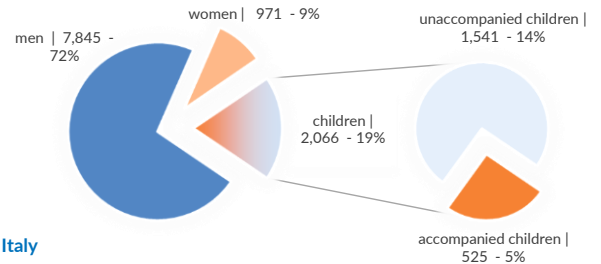

Estimated # of arrivals during the last seven days **191**

(Based on arrivals or registration figures collected by UNHCR staff)

| | |
|------------------|-----|
| Mon, 02 Dec 2019 | 56 |
| Tue, 03 Dec 2019 | 13 |
| Wed, 04 Dec 2019 | 122 |
| Thu, 05 Dec 2019 | 0 |
| Fri, 06 Dec 2019 | 0 |
| Sat, 07 Dec 2019 | 0 |
| Sun, 08 Dec 2019 | 0 |

Sea arrivals of last weeks

Arrivals per month

Asylum applications

(Applications are not necessarily lodged by new arrivals)

Sea arrivals by gender and age - Jan -Nov 2019

Most common sea arrival nationalities in Italy (comparison with previous month)