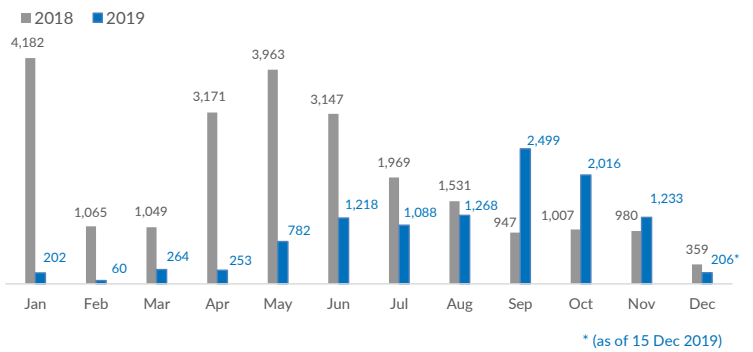

Italy weekly snapshot - 15 Dec 2019

(The charts below are based on figures from the Italian Ministry of Interior and UNHCR estimates. All figures are provisional and subject to change)

Total arrivals (1 Jan - 15 Dec 2019):	11,089
Total arrivals (1 Jan - 15 Dec 2018):	23,131
Total arrivals 1 Dec - 15 Dec 2019	206
Total arrivals 1 Dec - 15 Dec 2018	120
Average daily arrivals in December 2019 so far:	14
Average daily arrivals in November 2019:	41

Dead and missing in 2019 - Central Med (as of 15 Dec)	750
Dead and missing in 2019 - Mediterranean Sea (as of 15 Dec)	1,243
Dead and missing in 2018 - Central Med (as of 15 Dec)	1,279
Dead and missing in 2018 - Mediterranean Sea (as of 15 Dec)	2,216
Dead and missing in 2018 - Central Med	1,279
Dead and missing in 2018 - Mediterranean Sea	2,277

Estimated # of arrivals during the last seven days 0

(Based on arrivals or registration figures collected by UNHCR staff)

Mon, 09 Dec 2019	0
Tue, 10 Dec 2019	0
Wed, 11 Dec 2019	0
Thu, 12 Dec 2019	0
Fri, 13 Dec 2019	0
Sat, 14 Dec 2019	0
Sun, 15 Dec 2019	0

Sea arrivals of last weeks

Arrivals per month

Asylum applications

(Applications are not necessarily lodged by new arrivals)

Sea arrivals by gender and age - Jan -Nov 2019

Most common sea arrival nationalities in Italy (comparison with previous month)