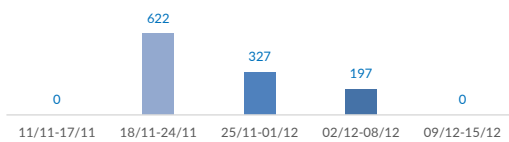

Sea arrivals of last weeks