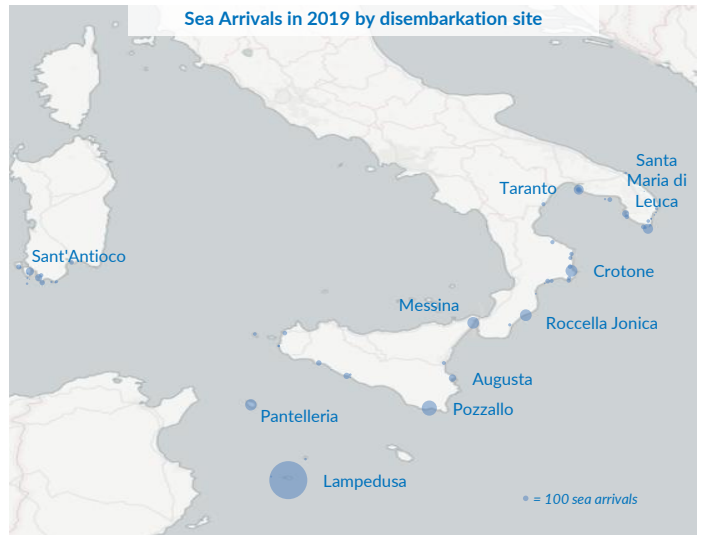

Italy weekly snapshot - 15 Dec 2019

(The charts below are based on figures from the Italian Ministry of Interior and UNHCR estimates. All figures are provisional and subject to change)

Total arrivals (1 Jan - 15 Dec 2019):	11,089
Total arrivals (1 Jan - 15 Dec 2018):	23,131
Total arrivals 1 Dec - 15 Dec 2019	206
Total arrivals 1 Dec - 15 Dec 2018	120
Average daily arrivals in December 2019 so far:	14
Average daily arrivals in November 2019:	41

Dead and missing in 2019 - Central Med (as of 15 Dec)	750
Dead and missing in 2019 - Mediterranean Sea (as of 15 Dec)	1,243
Dead and missing in 2018 - Central Med (as of 15 Dec)	1,279
Dead and missing in 2018 - Mediterranean Sea (as of 15 Dec)	2,216
Dead and missing in 2018 - Central Med	1,279
Dead and missing in 2018 - Mediterranean Sea	2,277

Estimated # of arrivals during the last seven days 0

(Based on arrivals or registration figures collected by UNHCR staff)

Mon, 09 Dec 2019	0
Tue, 10 Dec 2019	0
Wed, 11 Dec 2019	0
Thu, 12 Dec 2019	0
Fri, 13 Dec 2019	0
Sat, 14 Dec 2019	0
Sun, 15 Dec 2019	0