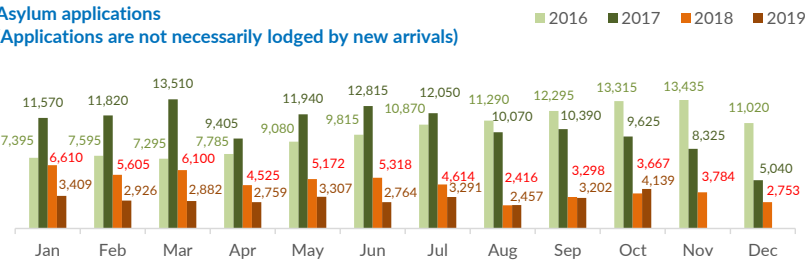

Italy weekly snapshot - 15 Dec 2019

(The charts below are based on figures from the Italian Ministry of Interior and UNHCR estimates. All figures are provisional and subject to change)

Total arrivals (1 Jan - 15 Dec 2019):	11,089
Total arrivals (1 Jan - 15 Dec 2018):	23,131
Total arrivals 1 Dec - 15 Dec 2019	206
Total arrivals 1 Dec - 15 Dec 2018	120
Average daily arrivals in December 2019 so far:	14
Average daily arrivals in November 2019:	41

Estimated # of arrivals during the last seven days 0

(Based on arrivals or registration figures collected by UNHCR staff)

Mon, 09 Dec 2019	0
Tue, 10 Dec 2019	0
Wed, 11 Dec 2019	0
Thu, 12 Dec 2019	0
Fri, 13 Dec 2019	0
Sat, 14 Dec 2019	0
Sun, 15 Dec 2019	0

Sea arrivals of last weeks

Arrivals per month

Asylum applications

(Applications are not necessarily lodged by new arrivals)

Sea arrivals by gender and age - Jan -Nov 2019

Most common sea arrival nationalities in Italy (comparison with previous month)

Estimated daily sea arrivals in 2019