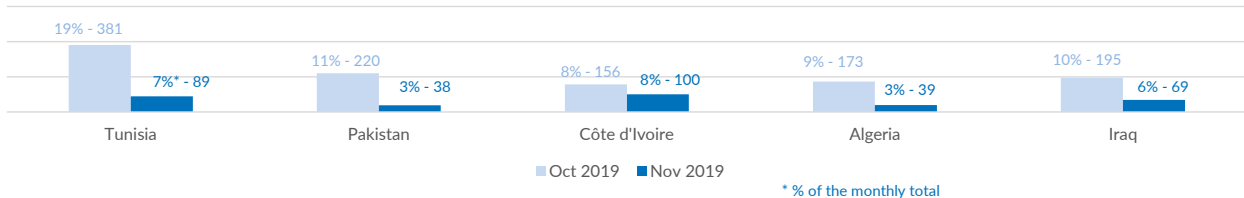

Sea arrivals of last weeks

Arrivals per month

Asylum applications

(Applications are not necessarily lodged by new arrivals)

Sea arrivals by gender and age - Jan -Nov 2019

Most common sea arrival nationalities in Italy (comparison with previous month)