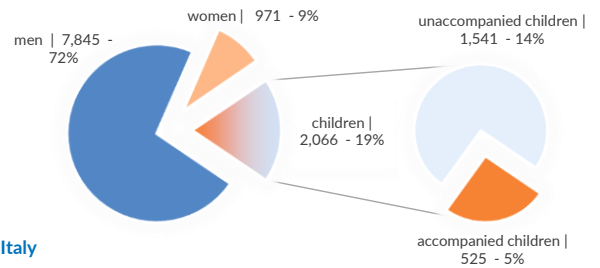

Estimated # of arrivals during the last seven days 0

(Based on arrivals or registration figures collected by UNHCR staff)

Mon, 09 Dec 2019	0
Tue, 10 Dec 2019	0
Wed, 11 Dec 2019	0
Thu, 12 Dec 2019	0
Fri, 13 Dec 2019	0
Sat, 14 Dec 2019	0
Sun, 15 Dec 2019	0

Sea arrivals of last weeks

Arrivals per month

Asylum applications

(Applications are not necessarily lodged by new arrivals)

Sea arrivals by gender and age - Jan -Nov 2019

Most common sea arrival nationalities in Italy (comparison with previous month)