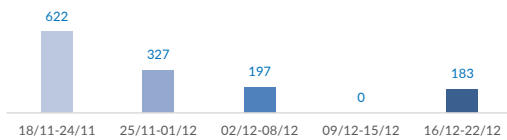

Sea arrivals of last weeks