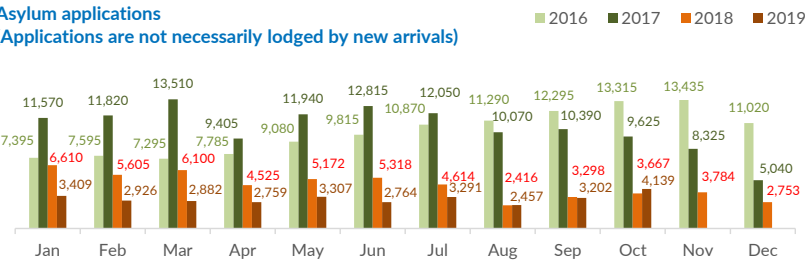

Italy weekly snapshot - 22 Dec 2019

(The charts below are based on figures from the Italian Ministry of Interior and UNHCR estimates. All figures are provisional and subject to change)

| | |
|--|---------------|
| Total arrivals (1 Jan - 22 Dec 2019): | 11,272 |
| Total arrivals (1 Jan - 22 Dec 2018): | 23,210 |
| Total arrivals 1 Dec - 22 Dec 2019 | 389 |
| Total arrivals 1 Dec - 22 Dec 2018 | 199 |
| Average daily arrivals in December 2019 so far: | 18 |
| Average daily arrivals in November 2019: | 41 |

| | |
|---|------------|
| Estimated # of arrivals during the last seven days | 183 |
|---|------------|

(Based on arrivals or registration figures collected by UNHCR staff)

| | |
|------------------|-----|
| Mon, 16 Dec 2019 | 0 |
| Tue, 17 Dec 2019 | 0 |
| Wed, 18 Dec 2019 | 124 |
| Thu, 19 Dec 2019 | 4 |
| Fri, 20 Dec 2019 | 0 |
| Sat, 21 Dec 2019 | 0 |
| Sun, 22 Dec 2019 | 55 |

Sea arrivals of last weeks

Arrivals per month

Asylum applications

(Applications are not necessarily lodged by new arrivals)

Sea arrivals by gender and age - Jan - Nov 2019

Most common sea arrival nationalities in Italy (comparison with previous month)

Estimated daily sea arrivals in 2019