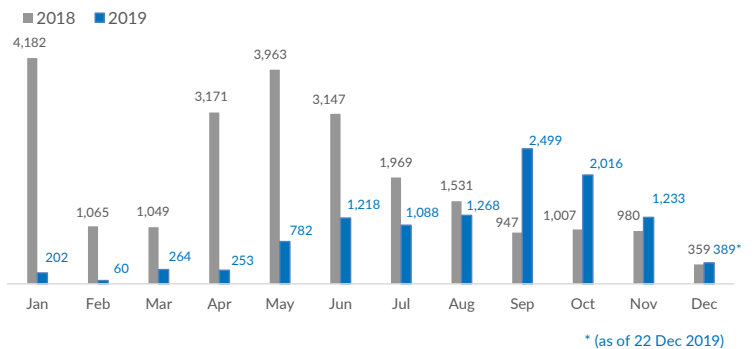

Italy weekly snapshot - 22 Dec 2019

(The charts below are based on figures from the Italian Ministry of Interior and UNHCR estimates. All figures are provisional and subject to change)

| | |
|--|---------------|
| Total arrivals (1 Jan - 22 Dec 2019): | 11,272 |
| Total arrivals (1 Jan - 22 Dec 2018): | 23,210 |
| Total arrivals 1 Dec - 22 Dec 2019 | 389 |
| Total arrivals 1 Dec - 22 Dec 2018 | 199 |
| Average daily arrivals in December 2019 so far: | 18 |
| Average daily arrivals in November 2019: | 41 |

| | |
|---|------------|
| Estimated # of arrivals during the last seven days | 183 |
|---|------------|

(Based on arrivals or registration figures collected by UNHCR staff)

| | |
|------------------|-----|
| Mon, 16 Dec 2019 | 0 |
| Tue, 17 Dec 2019 | 0 |
| Wed, 18 Dec 2019 | 124 |
| Thu, 19 Dec 2019 | 4 |
| Fri, 20 Dec 2019 | 0 |
| Sat, 21 Dec 2019 | 0 |
| Sun, 22 Dec 2019 | 55 |

Sea arrivals of last weeks

Arrivals per month

Asylum applications

(Applications are not necessarily lodged by new arrivals)

Sea arrivals by gender and age - Jan - Nov 2019

Most common sea arrival nationalities in Italy (comparison with previous month)