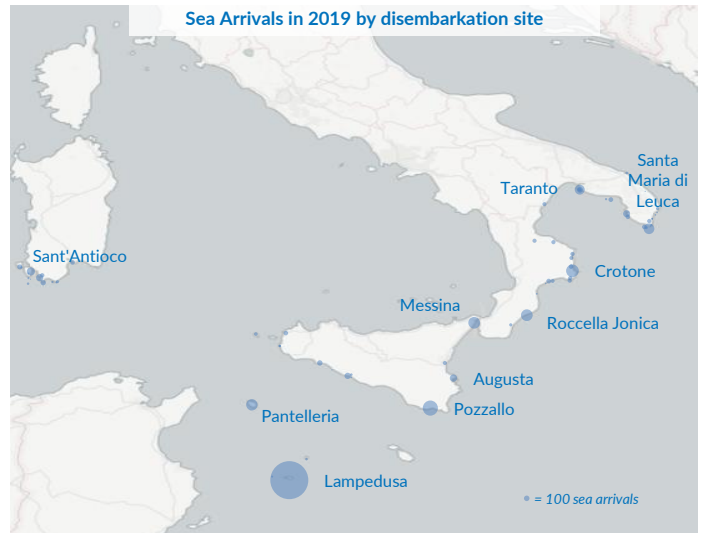

Italy weekly snapshot - 22 Dec 2019

(The charts below are based on figures from the Italian Ministry of Interior and UNHCR estimates. All figures are provisional and subject to change)

Total arrivals (1 Jan - 22 Dec 2019):	11,272
Total arrivals (1 Jan - 22 Dec 2018):	23,210
Total arrivals 1 Dec - 22 Dec 2019	389
Total arrivals 1 Dec - 22 Dec 2018	199
Average daily arrivals in December 2019 so far:	18
Average daily arrivals in November 2019:	41

Dead and missing in 2019 - Central Med (as of 22 Dec)	750
Dead and missing in 2019 - Mediterranean Sea (as of 22 Dec)	1,277
Dead and missing in 2018 - Central Med (as of 22 Dec)	1,279
Dead and missing in 2018 - Mediterranean Sea (as of 22 Dec)	2,262
Dead and missing in 2018 - Central Med	1,279
Dead and missing in 2018 - Mediterranean Sea	2,277

Estimated # of arrivals during the last seven days	183

(Based on arrivals or registration figures collected by UNHCR staff)

Mon, 16 Dec 2019	0
Tue, 17 Dec 2019	0
Wed, 18 Dec 2019	124
Thu, 19 Dec 2019	4
Fri, 20 Dec 2019	0
Sat, 21 Dec 2019	0
Sun, 22 Dec 2019	55