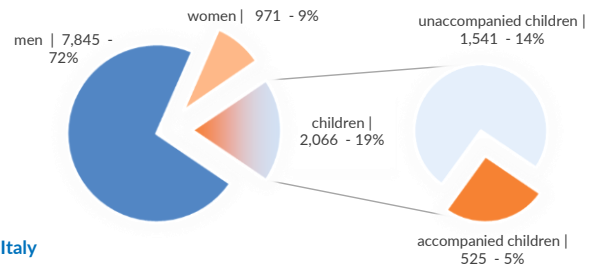

| | |
|---|------------|
| Estimated # of arrivals during the last seven days | 183 |
|---|------------|

(Based on arrivals or registration figures collected by UNHCR staff)

| | |
|------------------|-----|
| Mon, 16 Dec 2019 | 0 |
| Tue, 17 Dec 2019 | 0 |
| Wed, 18 Dec 2019 | 124 |
| Thu, 19 Dec 2019 | 4 |
| Fri, 20 Dec 2019 | 0 |
| Sat, 21 Dec 2019 | 0 |
| Sun, 22 Dec 2019 | 55 |

Sea arrivals of last weeks

Arrivals per month

Asylum applications

(Applications are not necessarily lodged by new arrivals)

Sea arrivals by gender and age - Jan - Nov 2019

Most common sea arrival nationalities in Italy (comparison with previous month)