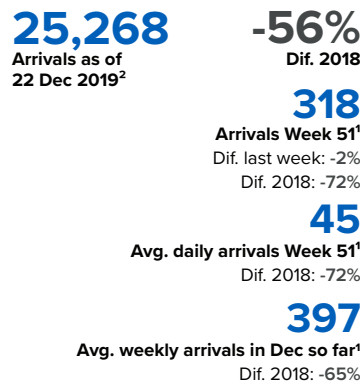

SPAIN Weekly snapshot - Week 51 (16 - 22 Dec 2019)

The charts below are based on figures from the Ministry of Interior and UNHCR estimates. All figures are provisional and subject to change

Refugees & migrants: sea and land arrivals in week 51¹

The boundaries and names shown and the designations used on this map do not imply official endorsement or acceptance by the United Nations

Total Sea and Land

Sea

Land (Ceuta & Melilla)

Sea and land arrivals during the last five weeks¹