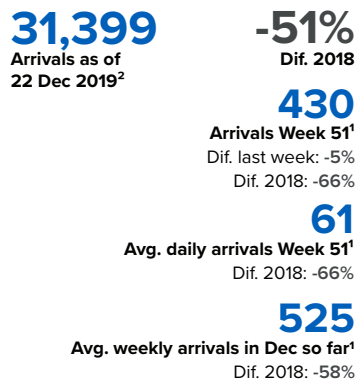

SPAIN Weekly snapshot - Week 51 (16 - 22 Dec 2019)

The charts below are based on figures from the Ministry of Interior and UNHCR estimates. All figures are provisional and subject to change

Refugees & migrants: sea and land arrivals in week 51¹

The boundaries and names shown and the designations used on this map do not imply official endorsement or acceptance by the United Nations

Total Sea and Land

Sea

Land (Ceuta & Melilla)

Sea and land arrivals during the last five weeks¹