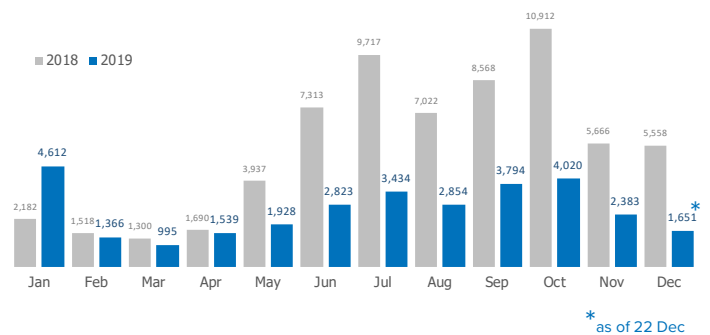

SPAIN Weekly snapshot - Week 51 (16 - 22 Dec 2019)

The charts below are based on figures from the Ministry of Interior and UNHCR estimates. All figures are provisional and subject to change

Refugees & migrants: sea and land arrivals in week 51¹

The boundaries and names shown and the designations used on this map do not imply official endorsement or acceptance by the United Nations

Total Sea and Land

Sea

Land (Ceuta & Melilla)

Sea and land arrivals during the last five weeks¹

Arrivals per month²

Most common nationalities, Jan - Oct 2019²

Demographic breakdown, Jan - Oct 2019²