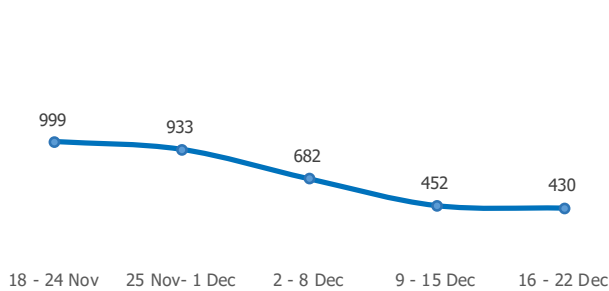

SPAIN Weekly snapshot - Week 51 (16 - 22 Dec 2019)

The charts below are based on figures from the Ministry of Interior and UNHCR estimates. All figures are provisional and subject to change

Refugees & migrants: sea and land arrivals in week 51¹

The boundaries and names shown and the designations used on this map do not imply official endorsement or acceptance by the United Nations

Total Sea and Land

Sea

Land (Ceuta & Melilla)

Sea and land arrivals during the last five weeks¹

Arrivals per month²

Most common nationalities, Jan - Oct 2019²

Demographic breakdown, Jan - Oct 2019²