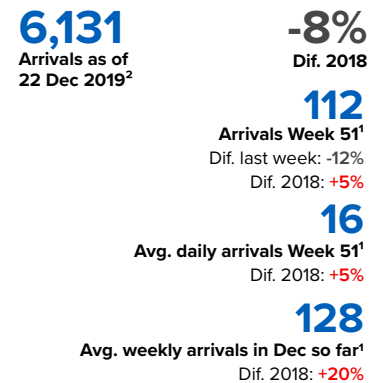

SPAIN Weekly snapshot - Week 51 (16 - 22 Dec 2019)

The charts below are based on figures from the Ministry of Interior and UNHCR estimates. All figures are provisional and subject to change

Refugees & migrants: sea and land arrivals in week 51¹

The boundaries and names shown and the designations used on this map do not imply official endorsement or acceptance by the United Nations

Total Sea and Land

Sea

Land (Ceuta & Melilla)

Sea and land arrivals during the last five weeks¹

Arrivals per month²

Most common nationalities, Jan - Oct 2019²

Demographic breakdown, Jan - Oct 2019²