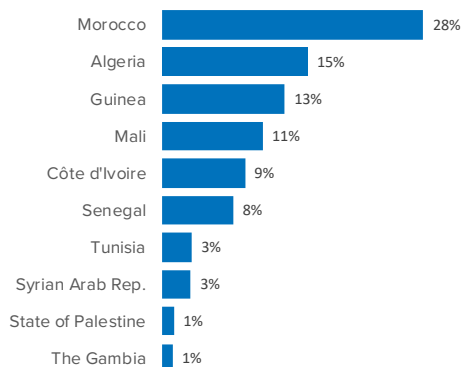

SPAIN Weekly snapshot - Week 51 (16 - 22 Dec 2019)

The charts below are based on figures from the Ministry of Interior and UNHCR estimates. All figures are provisional and subject to change

Refugees & migrants: sea and land arrivals in week 51¹

The boundaries and names shown and the designations used on this map do not imply official endorsement or acceptance by the United Nations

Total Sea and Land

Sea

Land (Ceuta & Melilla)

Sea and land arrivals during the last five weeks¹

Arrivals per month²

Most common nationalities, Jan - Oct 2019²

Demographic breakdown, Jan - Oct 2019²