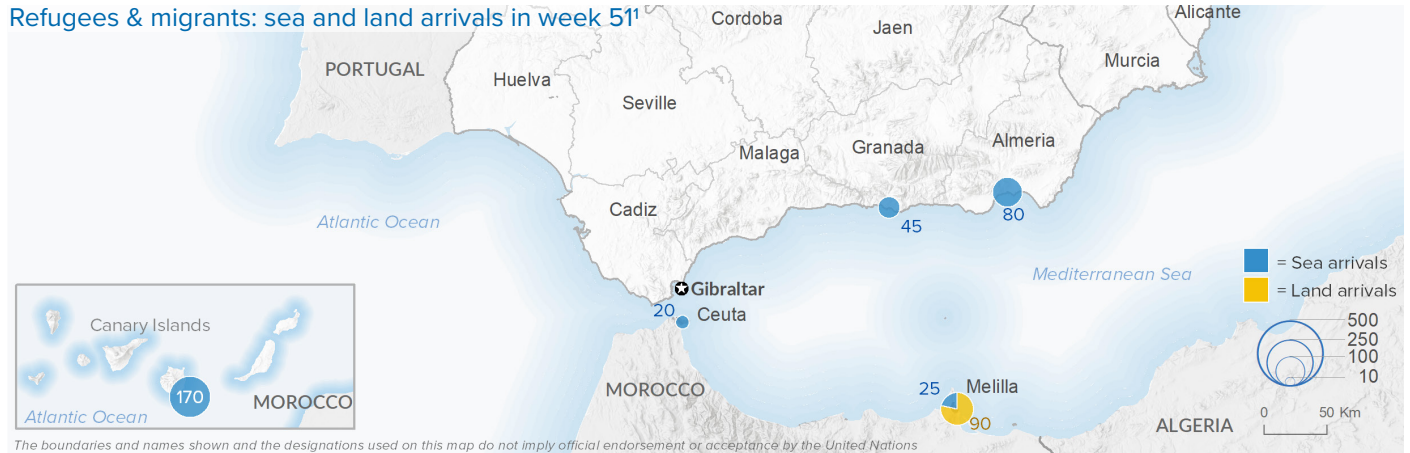

SPAIN Weekly snapshot - Week 51 (16 - 22 Dec 2019)

The charts below are based on figures from the Ministry of Interior and UNHCR estimates. All figures are provisional and subject to change

Refugees & migrants: sea and land arrivals in week 51¹

The boundaries and names shown and the designations used on this map do not imply official endorsement or acceptance by the United Nations

Total Sea and Land

Sea

Land (Ceuta & Melilla)

Sea and land arrivals during the last five weeks¹