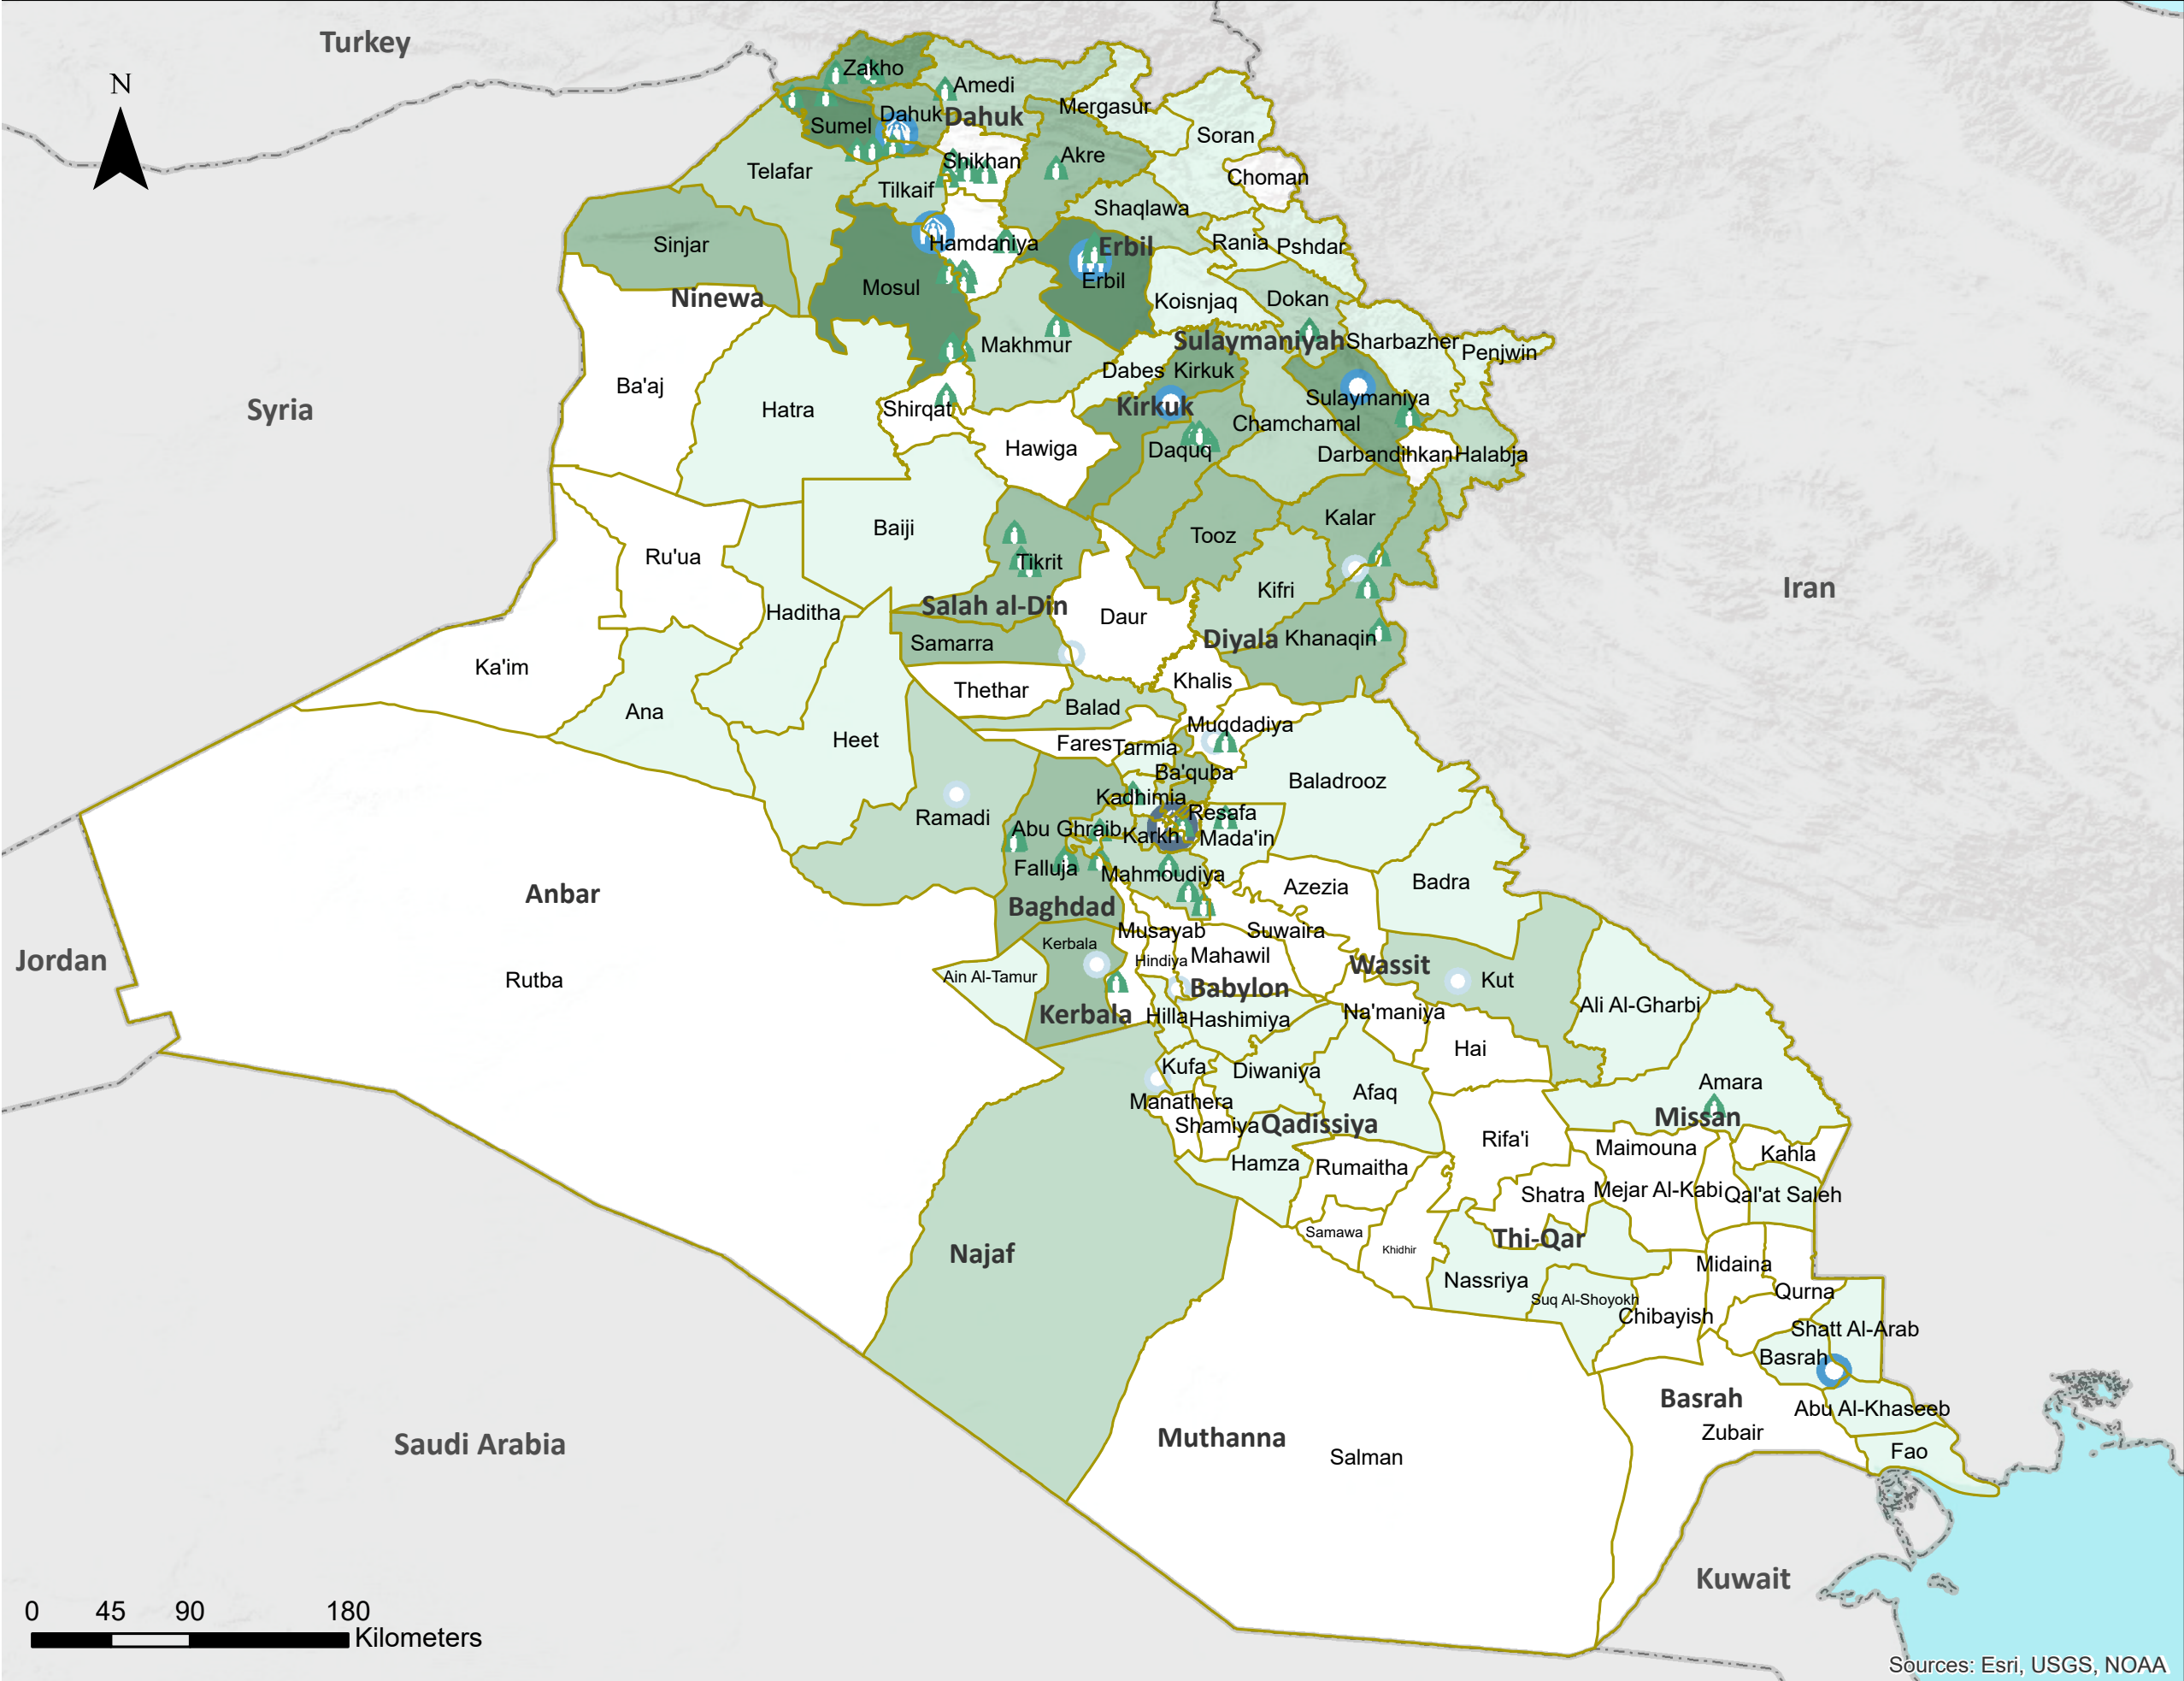

IDP Total Population
1,444,500

Legend

- IDP camp list
- UNHCR Field Unit
- UNHCR Sub-Office
- UNHCR Field Office
- UNHCR Country Office

IDP Individuals

- 25- 4500
- 4500 - 15000
- 15000 - 32000
- 32000 - 105000
- 105000 - 222162

0 45 90 180 Kilometers

Sources: Esri, USGS, NOAA

The boundaries and names shown and the designations used on this map do not imply official endorsement or acceptance by the United Nations.