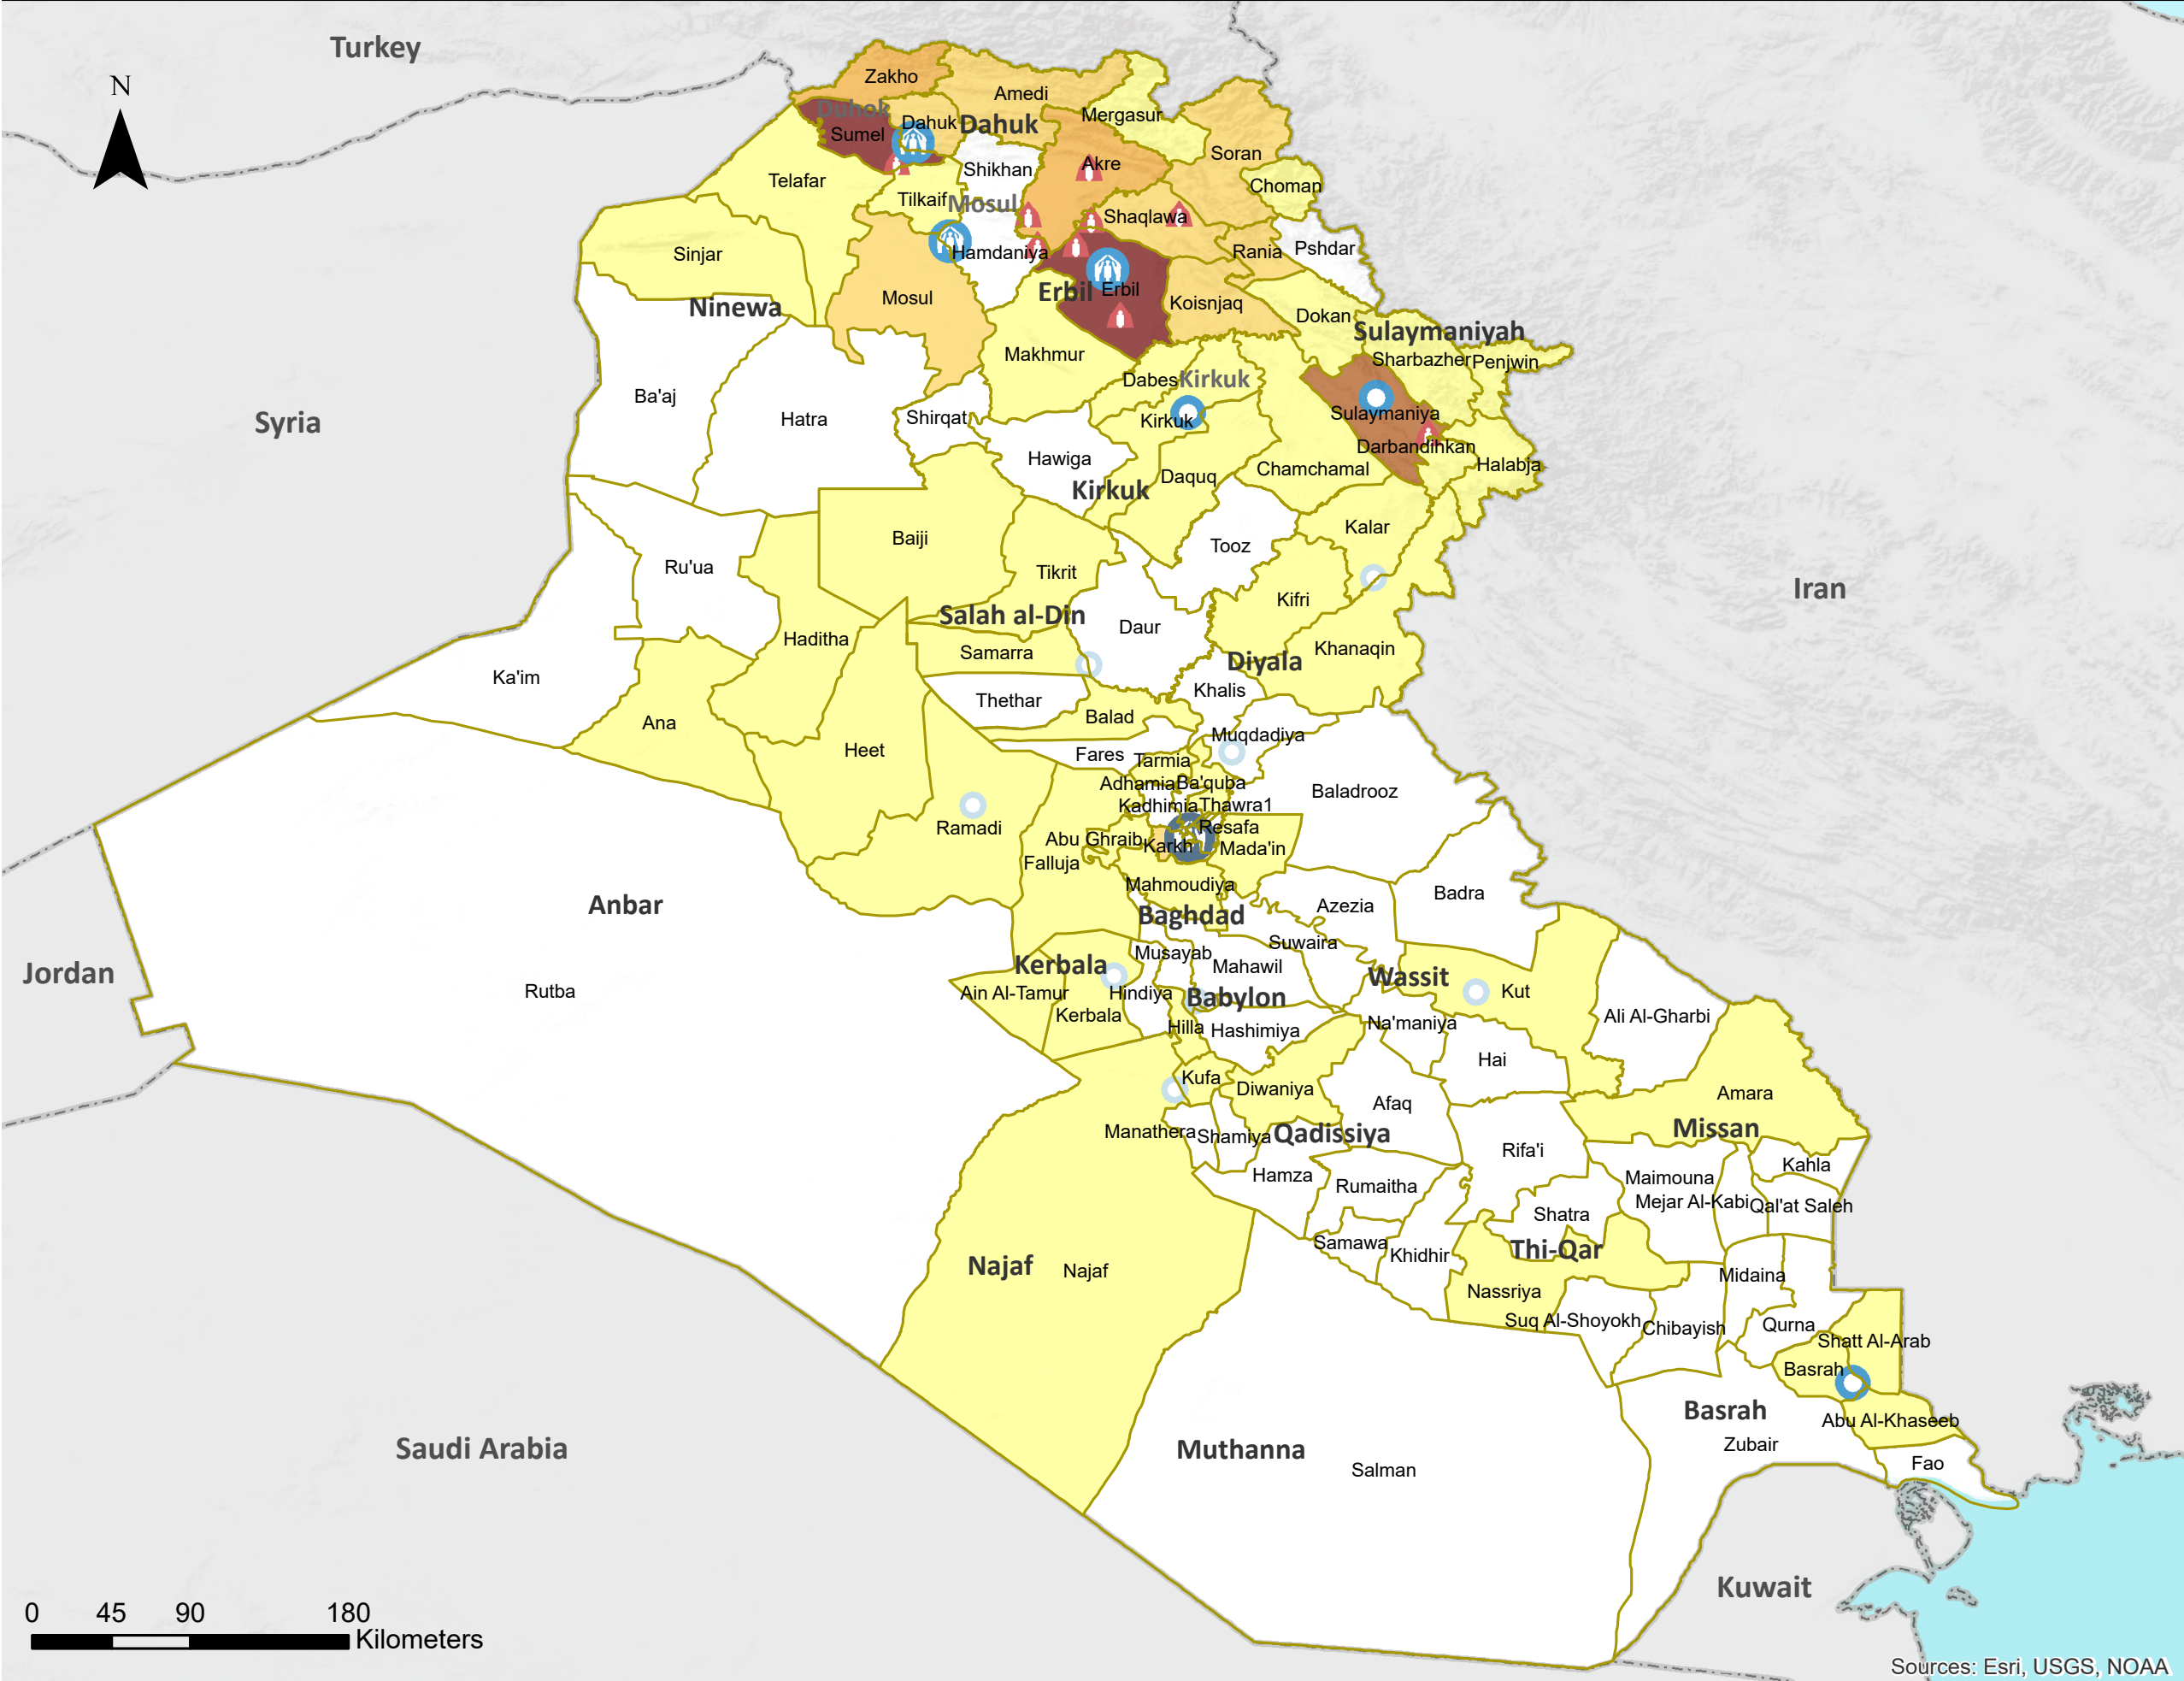

**Refugee Total Population**

**280,461**

- Legend**
- UNHCR Field Unit
  - UNHCR Sub-Office
  - UNHCR Field Office
  - UNHCR Country Office
  - Syrian Camps

Sources: Esri, USGS, NOAA

The boundaries and names shown and the designations used on this map do not imply official endorsement or acceptance by the United Nations.