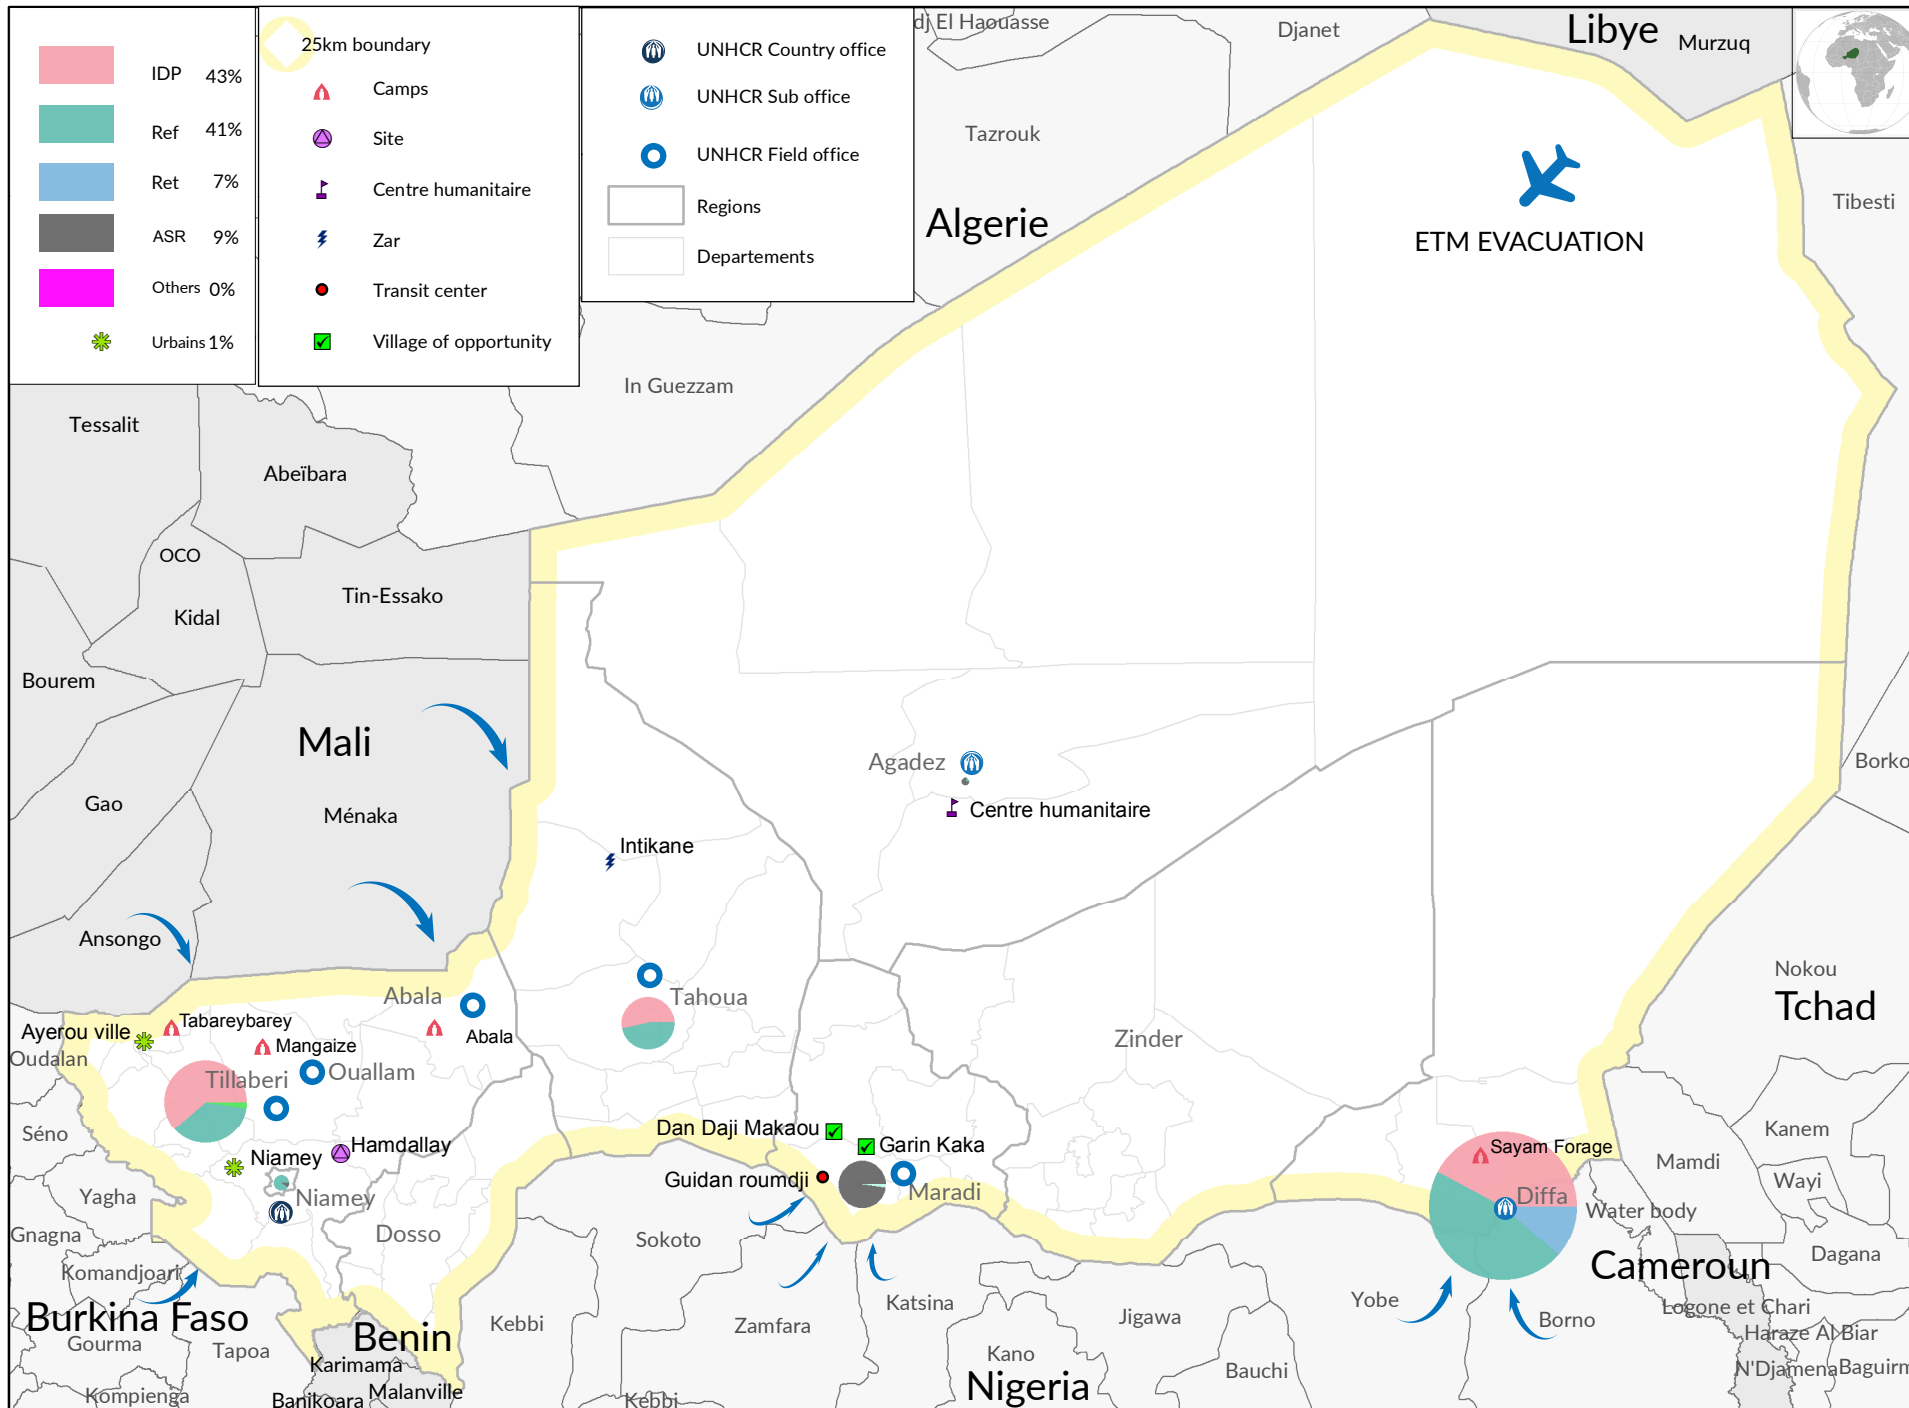

UNHCR Niger | Population of concern

31-Dec-2019

439,686
Persons of concern
in Niger

119,541
Nigerian Refugees in Diffa

109,404
IDPs in Diffa

29,954
Nigerien returnees
from Nigeria

35,359
Refugees in Maradi

80,844
IDPs in Tahoua &
Tillaberi

1,608
Agadez Refugees
& Asylum Seekers

634
ETM population
Refugees & Asylum
Seekers

57,999
Malian Refugees

1,794
Asylum seeker
Diffa & Niamey

2,190
Persons of concern
from Burkina in
Tillaberi

255
Others Refugees