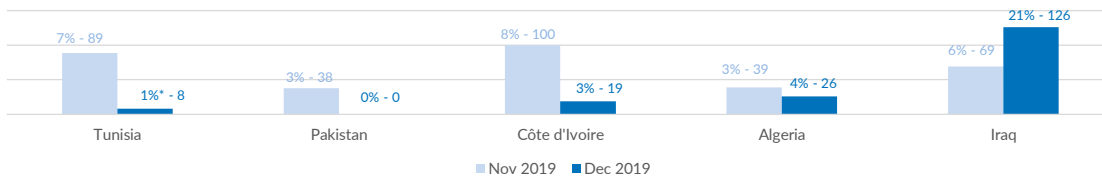

148

215

753

1,298

894

**Arrivals per month**

■ 2019 ■ 2020

**Sea arrivals of last weeks**

\* (as of 02 Feb 2020)

**Asylum applications**

(Applications are not necessarily lodged by new arrivals)

■ 2016 ■ 2017 ■ 2018 ■ 2019

**Sea arrivals by gender and age - Jan - Dec 2019**

**Most common sea arrival nationalities in Italy (comparison with previous month)**

\* % of the monthly total

**Estimated daily sea arrivals in 2020**