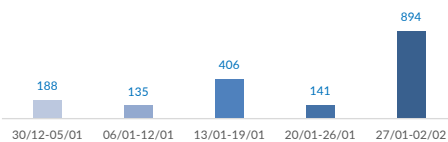

148

215

753

1,298

894

**Arrivals per month**

■ 2019 ■ 2020

**Sea arrivals of last weeks**

\* (as of 02 Feb 2020)

**Asylum applications**

(Applications are not necessarily lodged by new arrivals)

■ 2016 ■ 2017 ■ 2018 ■ 2019

**Sea arrivals by gender and age - Jan - Dec 2019**

**Most common sea arrival nationalities in Italy (comparison with previous month)**