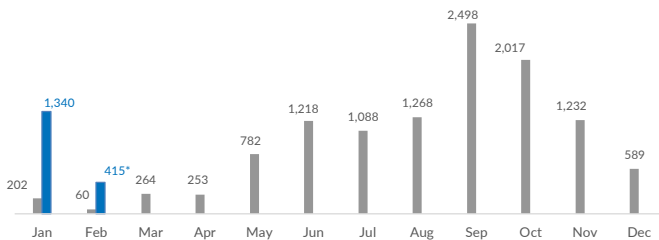

148

215

753

1,298

894

**Arrivals per month**

■ 2019 ■ 2020

**Sea arrivals of last weeks**

\* (as of 02 Feb 2020)

**Asylum applications**

(Applications are not necessarily lodged by new arrivals)

■ 2016 ■ 2017 ■ 2018 ■ 2019

**Sea arrivals by gender and age - Jan - Dec 2019**

**Most common sea arrival nationalities in Italy (comparison with previous month)**