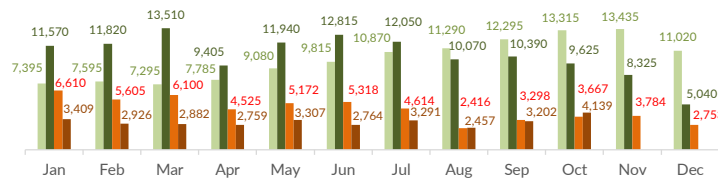

148

215

753

1,298

894

**Arrivals per month**

■ 2019 ■ 2020

**Sea arrivals of last weeks**

\* (as of 02 Feb 2020)

**Asylum applications**

(Applications are not necessarily lodged by new arrivals)

■ 2016 ■ 2017 ■ 2018 ■ 2019

**Sea arrivals by gender and age - Jan - Dec 2019**

**Most common sea arrival nationalities in Italy (comparison with previous month)**