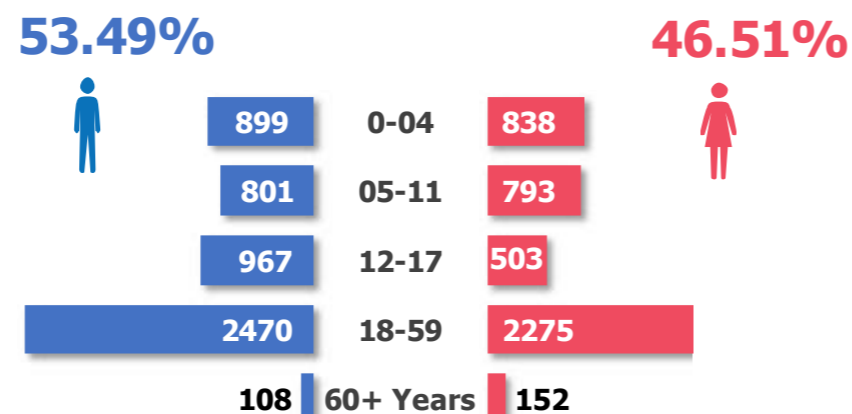

Arrival Points

Domiz I	180
Gawilan	2,161
Bardarash	17,881

New Registration by Origin Location

Qamishli	2,514
Ras Al Ain	2,495
Ain Al Arab	833
Al Hasakeh	622
Al Malika	490
Other	778

Legend

- UNHCR Sub-Office
- UNHCR Field Office
- Type**
- Refugee Camps
- Crossing Points
- Kurdistan Region of Iraq (KRI)
- New arrival population
- Population Movement
- Population Displacement

Bardarash Camp

- New Registration
- Reactivation

Gawilan Camp

- New Registration
- Reactivation

Age/Gender Breakdown

New arrival Trend/Month