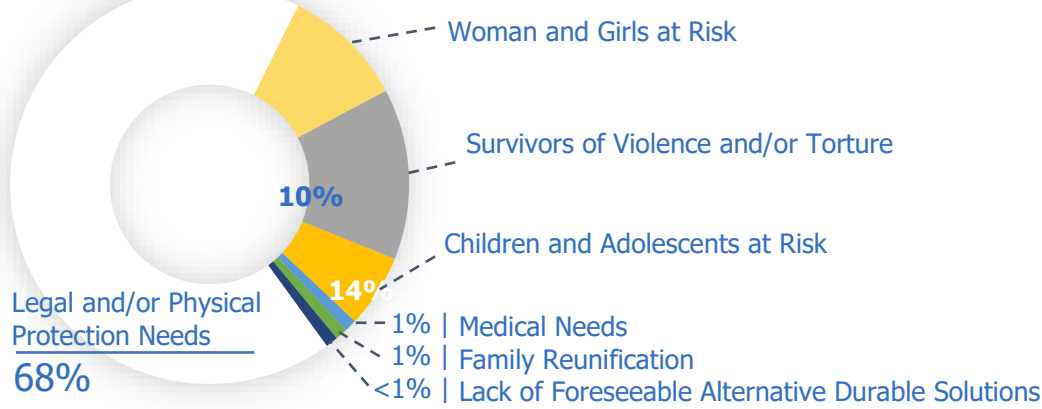

Submission Categories

Jan – Dec 2019

By Gender

Females as % of total submissions	49%
Males as % of total submissions	51%
Others/unknown as % of total submissions	0%

By Age

Group 0-17 years as % of total submissions	54%
Group 18-59 years as % of total submissions	43%
Group 60+ years as % of total submissions	3%