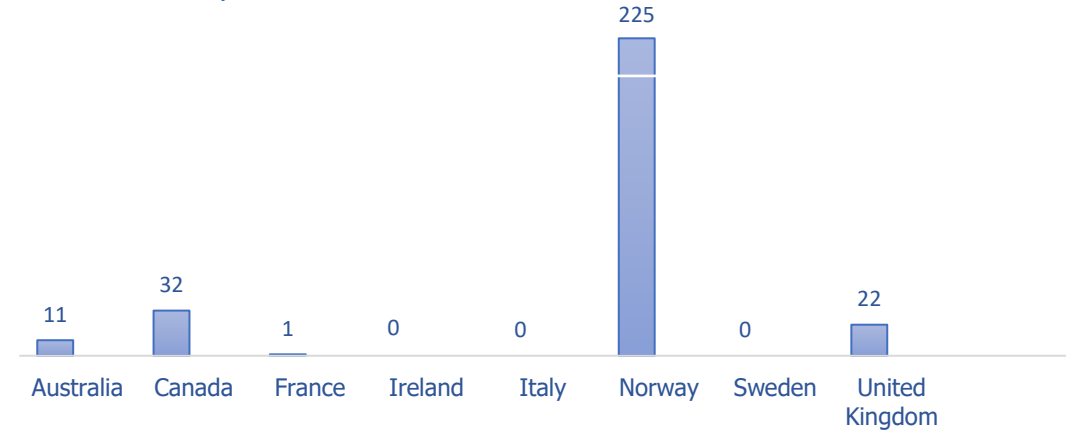

2020 Submissions

As of 31 January 2020