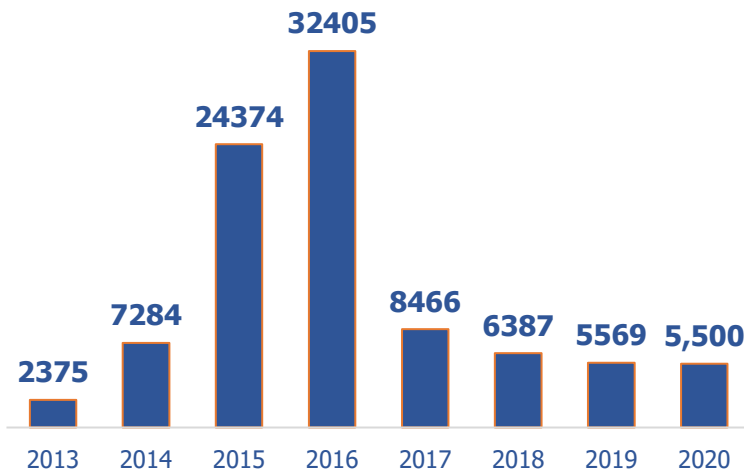

Submissions from 2013 - 2020