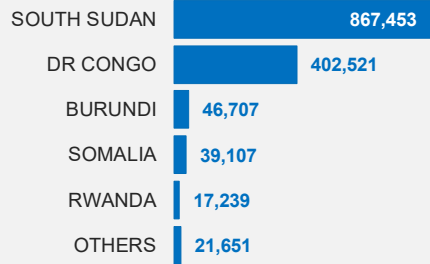

# Refugees and Asylum-Seekers in Uganda

## Uganda Refugee Response

31 January 2020

Total refugees and asylum-seekers\*\*

### Refugees per settlement

**LEGEND**

- △ Refugee settlement
- ★ Capital city
- District boundary

**Source countries of refugees**

- Blue: South Sudan
- Yellow: DR Congo
- Red: Somalia
- Green: Burundi
- Purple: Rwanda
- Grey: Other nationalities