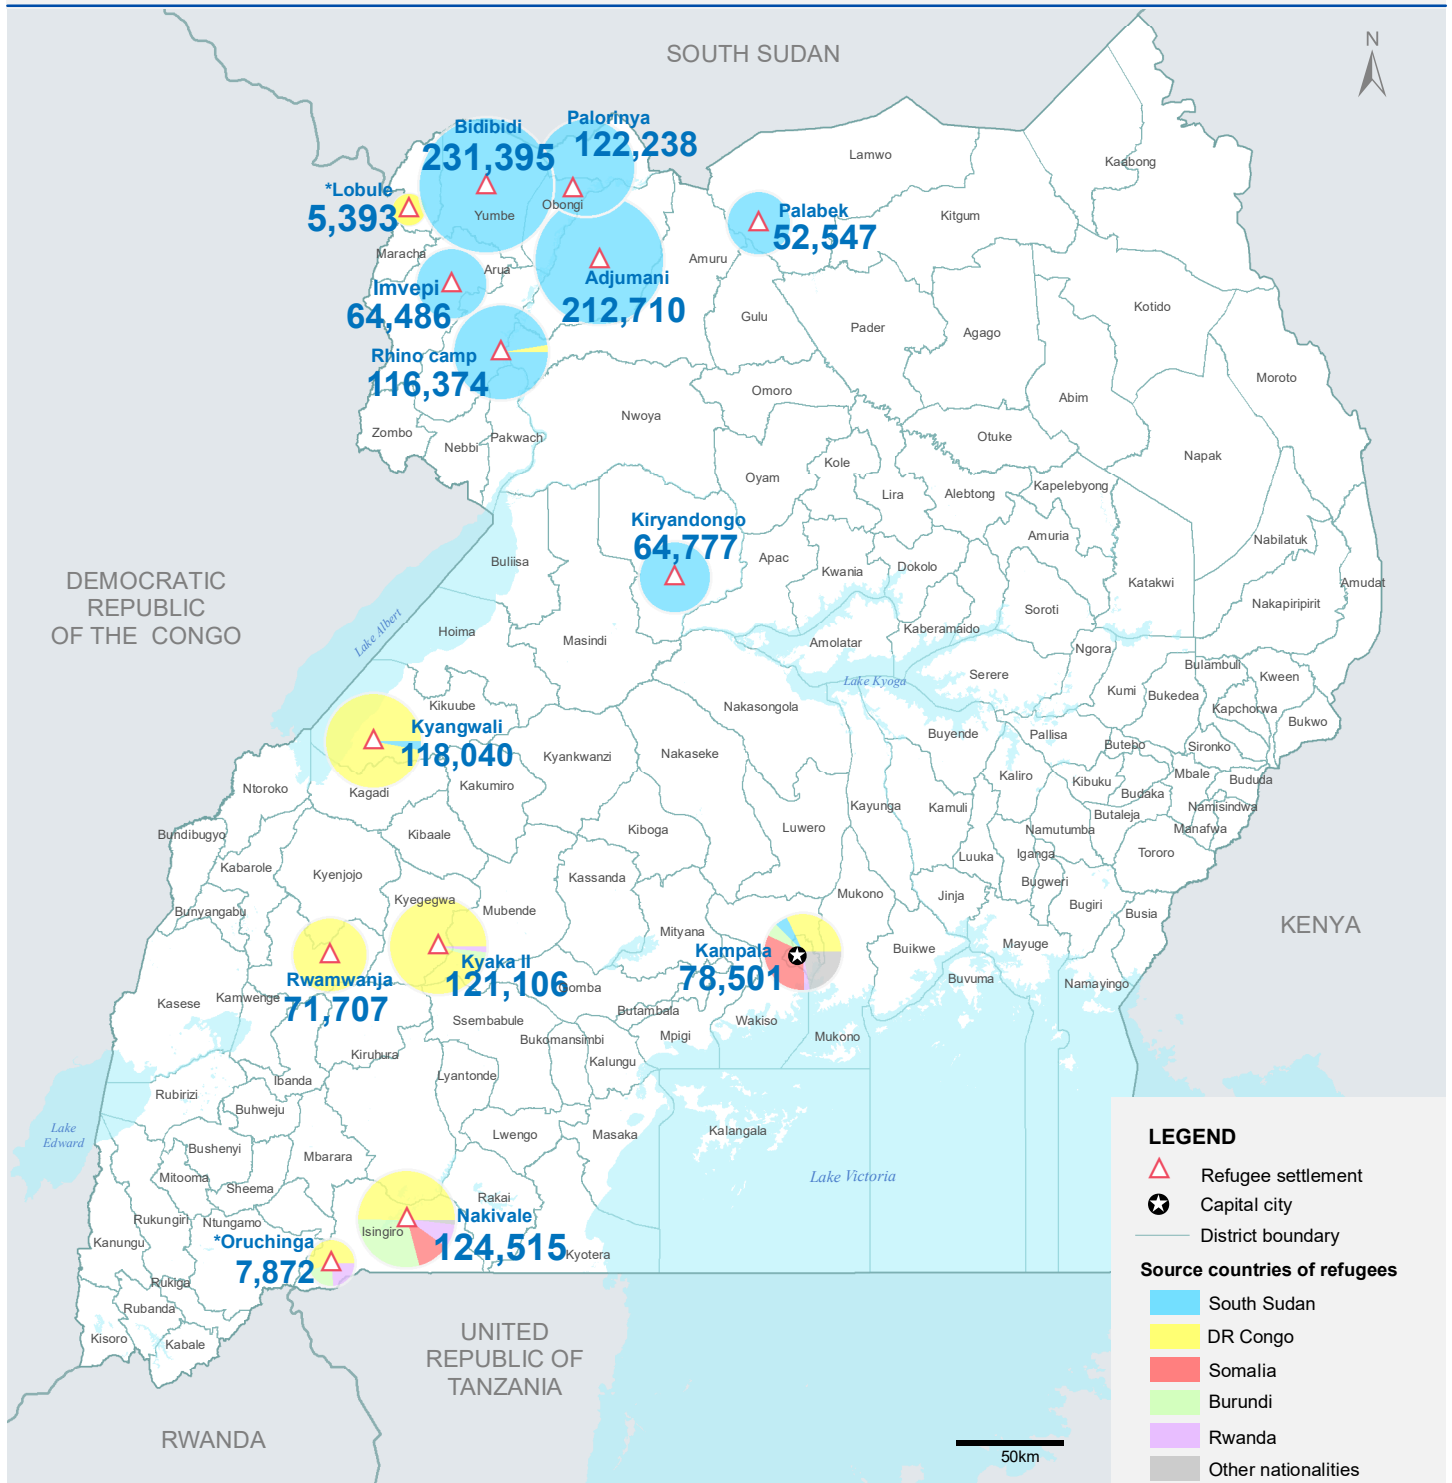

## Uganda Refugee Response

31 January 2020

Total refugees and asylum-seekers\*\*

### Countries of origin

### Refugees per settlement

**LEGEND**

- △ Refugee settlement
- ★ Capital city
- District boundary

**Source countries of refugees**

- Blue: South Sudan
- Yellow: DR Congo
- Red: Somalia
- Green: Burundi
- Purple: Rwanda
- Grey: Other nationalities

The boundaries and names shown and the designations used on this map do not imply official endorsement or acceptance by the United Nations.

\*Oruchinga and Lobule symbols not to scale \*\*Includes 3,017 refugees and asylum seekers in reception centres which are not shown on the map