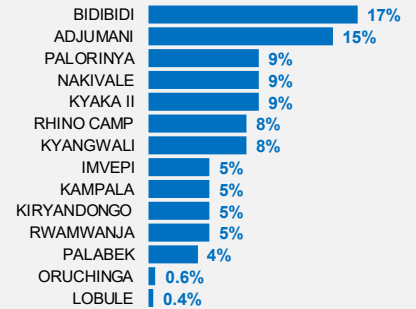

Refugees per settlement

LEGEND

- △ Refugee settlement
- ★ Capital city
- District boundary

Source countries of refugees

- Blue: South Sudan
- Yellow: DR Congo
- Red: Somalia
- Green: Burundi
- Purple: Rwanda
- Grey: Other nationalities

The boundaries and names shown and the designations used on this map do not imply official endorsement or acceptance by the United Nations.

*Oruchinga and Lobule symbols not to scale **Includes 3,017 refugees and asylum seekers in reception centres which are not shown on the map