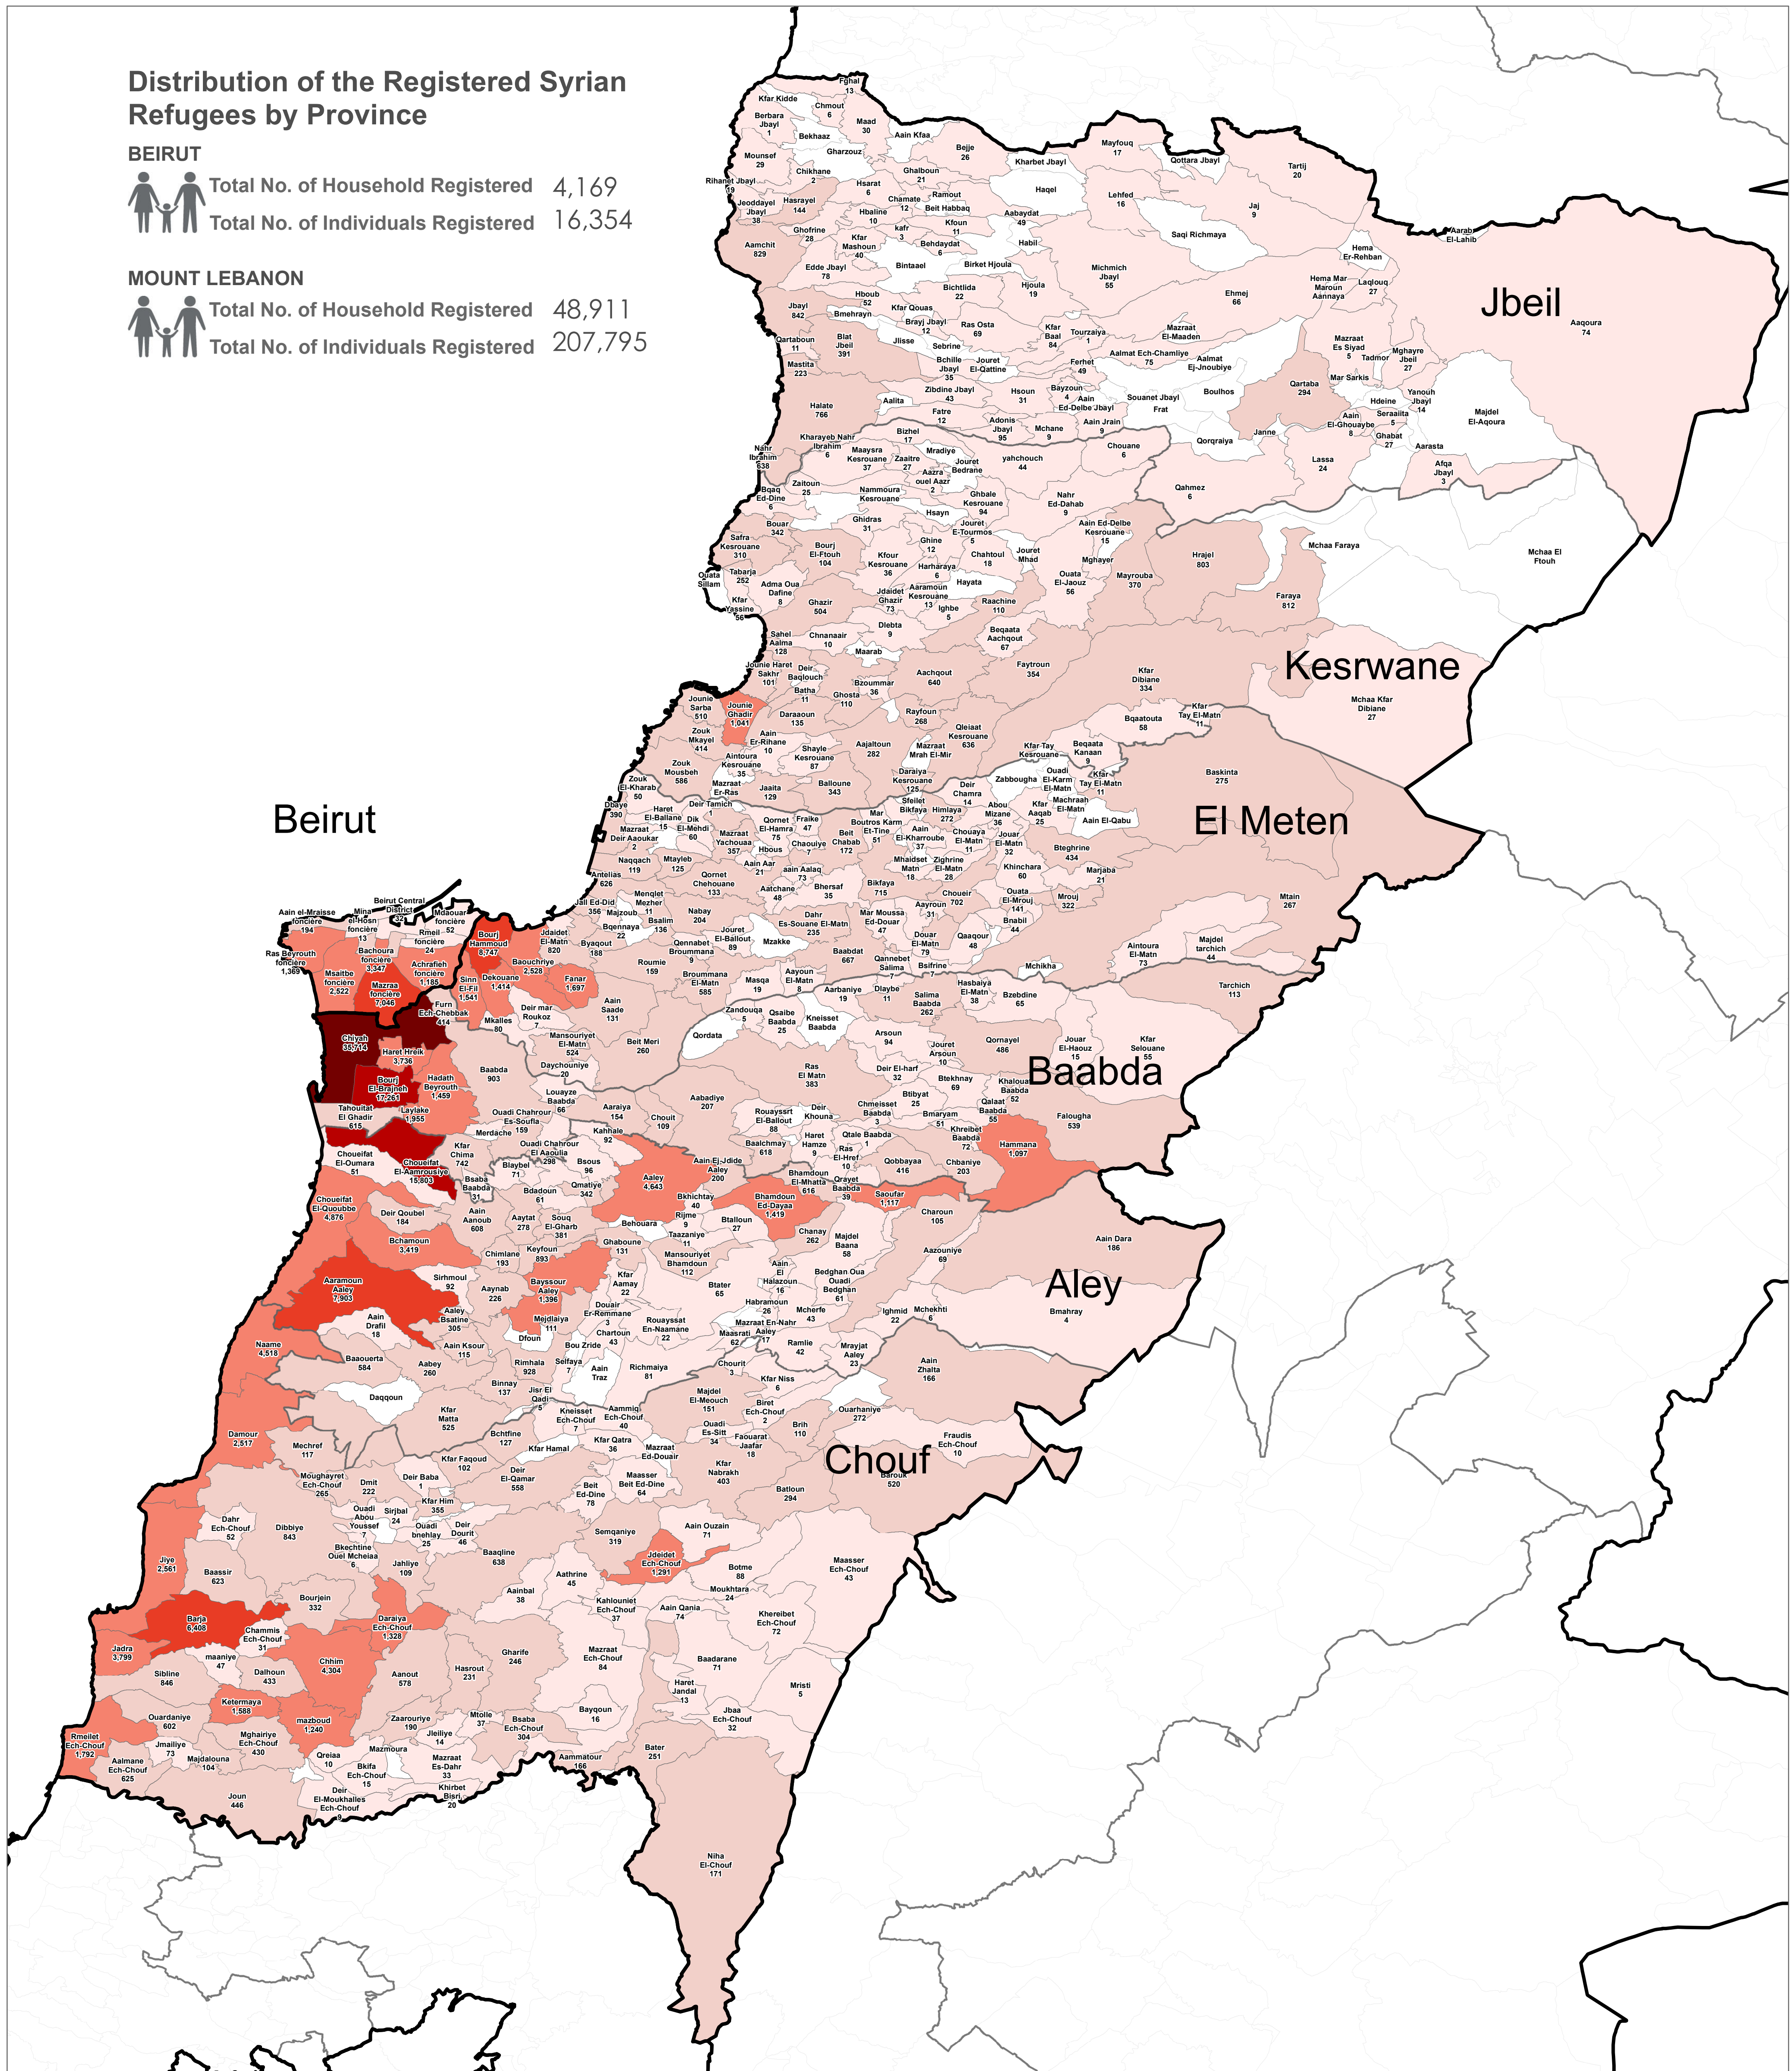

Distribution of the Registered Syrian Refugees by Province

BEIRUT

Total No. of Household Registered 4,169
Total No. of Individuals Registered 16,354

MOUNT LEBANON

Total No. of Household Registered 48,911
Total No. of Individuals Registered 207,795

Notes

Data Sources:
- Lebanese Border, Caza and Cadastral Boundaries: NPMP/PT 2005.
- Geographic Projection WGS 1984

Registered Refugees Figures by UNHCR as of 31 December 2019.
For more information contact Diana El Habr at elhabr@unhcr.org

GIS and Mapping by UNHCR. For information and updates contact Jad Ghosn: ghosn@unhcr.org
Maroun Sader: sader@unhcr.org

NPMP/PT: National Physical Master Plan for the Lebanese Territory