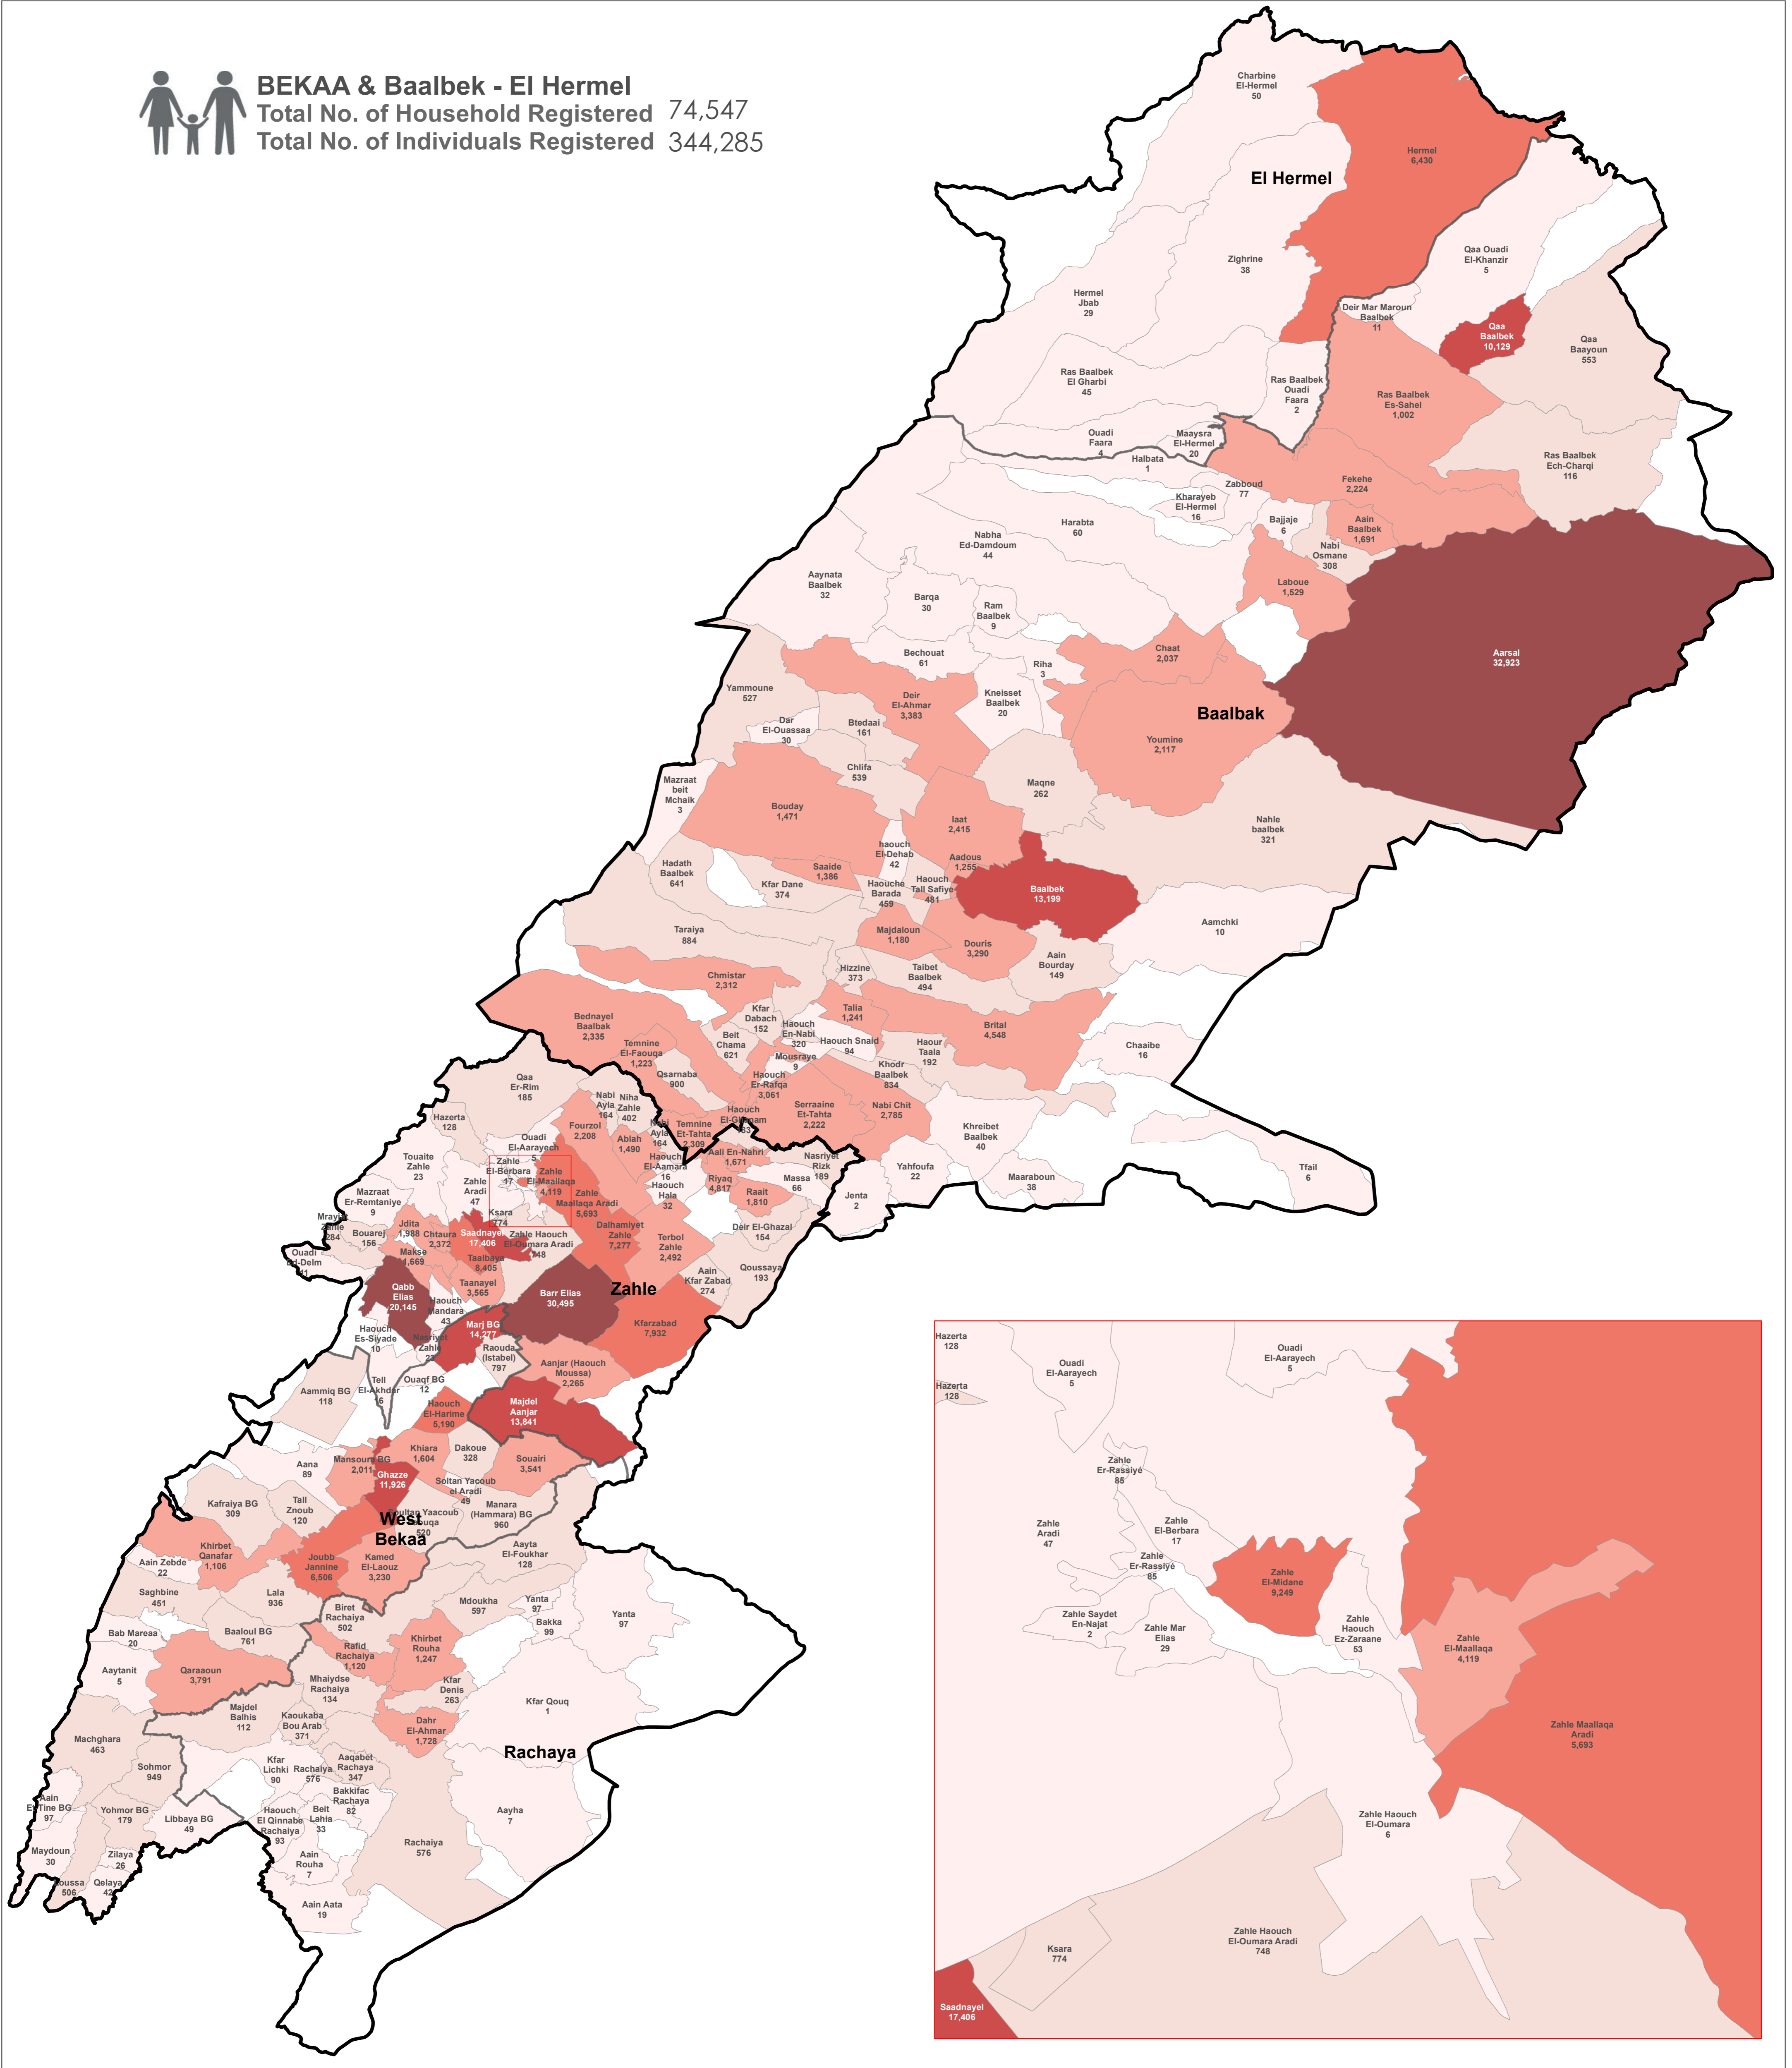

SYRIA REFUGEE RESPONSE

LEBANON, Bekaa & Baalbek-EI Hermel Governorate

Distribution of the Registered Syrian Refugees at the Cadastral Level As of 31 December 2019

BEKAA & Baalbek - El Hermel
 Total No. of Household Registered 74,547
 Total No. of Individuals Registered 344,285

Notes

This map has been produced by the Inter-Agency Information Management Unit of UNHCR based on maps and material provided by the Government of Lebanon for operational purposes. It does not constitute an official United Nations map. The designations employed and the presentation of material on this map do not imply the expression of any opinion whatsoever on the part of the Secretariat of the United Nations concerning the legal status of any country, territory, city or area or of its authorities, or concerning the delimitation of its frontiers or boundaries.

Data Sources:
 - Lebanese Border, Caza and Cadastral Boundaries: NPMP/PT 2005.
 - Geographic Projection WGS 1984

Registered Refugees Figures by UNHCR as of 31 December 2019.
 For more information contact Diana El Habr at elhabr@unhcr.org

Location Diagram