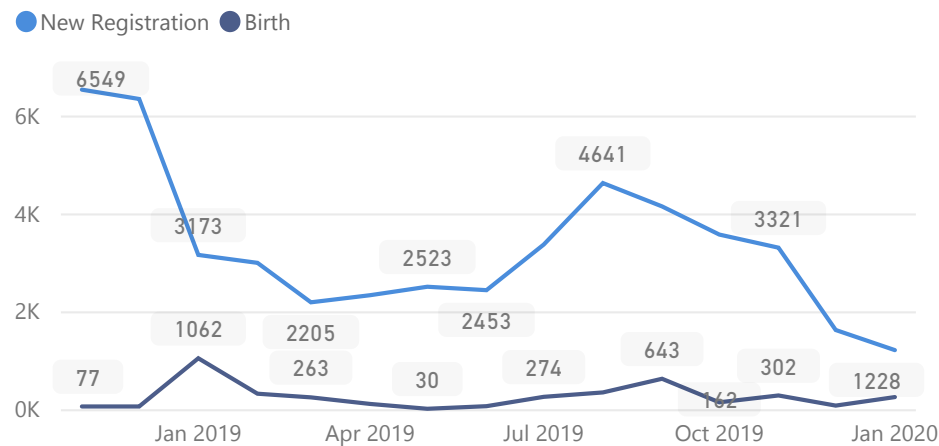

Elderly

2 %

3,012

Total Refugees

119,920

Total Asylum-Seekers

1,186

Female

50 %

60,711

Youth 15-24

21 %

25,720

Zones

Level3	HHs	Individuals
Sweswe	7,946	24,242
Byabakora	6,614	20,176
Mukondo	5,498	17,360
Bwiriza	5,426	14,799
Itambabiniga	4,990	15,071
Kakoni	3,292	8,759
Buliti	2,889	8,192
Kaborogota	2,385	7,033
Bukere	1,244	5,032

Age & Gender Breakdown

Country of Origin - Top 5	Total
Democratic Republic of the Congo	115,398
Burundi	3,365
Rwanda	2,249
South Sudan	34
Kenya	15

New Registration by Month

Occupation

* - Top 7 28.3% Have occupation