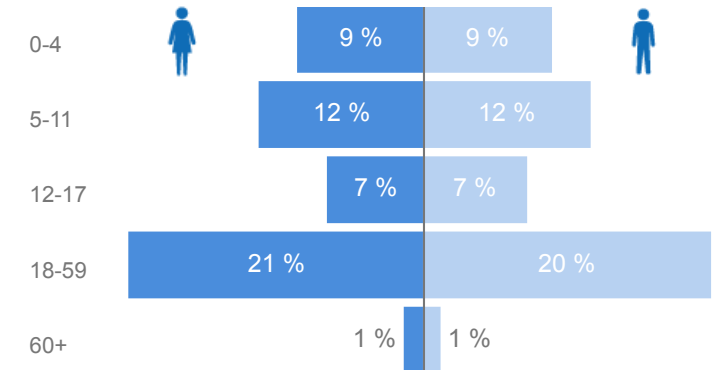

Elderly

2 %

3,012

Total Refugees

119,920

Total Asylum-Seekers

1,186

Female

50 %

60,711

Youth 15-24

21 %

25,720

Zones

Level3	HHs	Individuals
Sweswe	7,946	24,242
Byabakora	6,614	20,176
Mukondo	5,498	17,360
Bwiriza	5,426	14,799
Itambabiniga	4,990	15,071
Kakoni	3,292	8,759
Buliti	2,889	8,192
Kaborogota	2,385	7,033
Bukere	1,244	5,032

Age & Gender Breakdown

Country of Origin - Top 5	Total
Democratic Republic of the Congo	115,398
Burundi	3,365
Rwanda	2,249
South Sudan	34
Kenya	15

New Registration by Month

Occupation

* - Top 7 28.3% Have occupation

* Age is between 18 - 59 years for Occupation

Specific Needs - Top 7