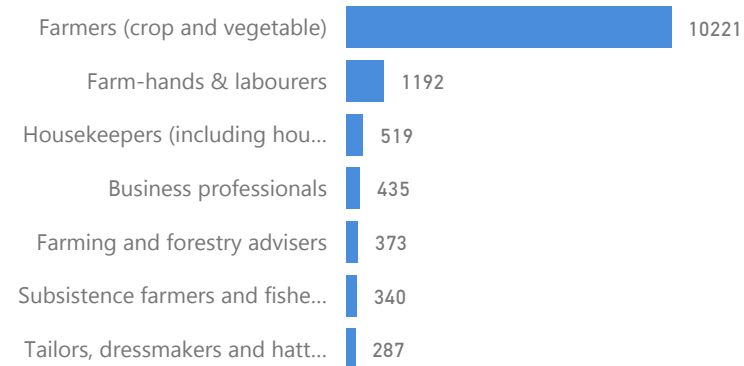

Age & Gender Breakdown

Country of Origin - Top 5	Total
Democratic Republic of the Congo	115,398
Burundi	3,365
Rwanda	2,249
South Sudan	34
Kenya	15

New Registration by Month

Occupation

* - Top 7 28.3% Have occupation

* Age is between 18 - 59 years for Occupation

Specific Needs - Top 7