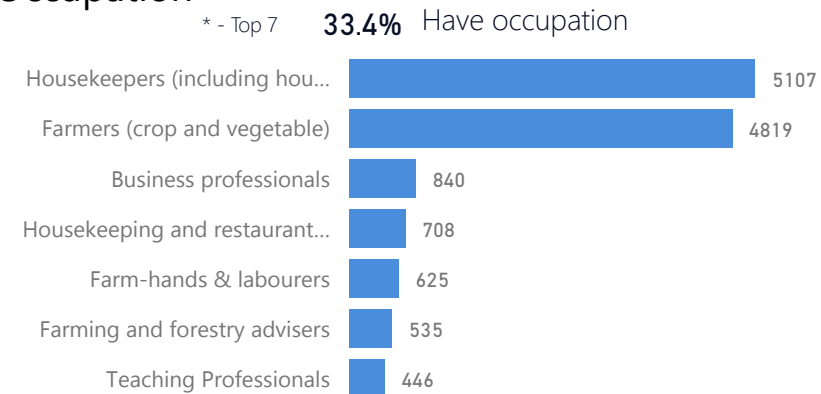

Age & Gender Breakdown

Country of Origin

Country of Origin	Total
South Sudan	112,554
Democratic Republic of the Congo	2,916
Sudan	802
Rwanda	46
Burundi	24

New Registration by Month

Occupation

* Age is between 18 - 59 years for Occupation

Specific Needs - Top 7