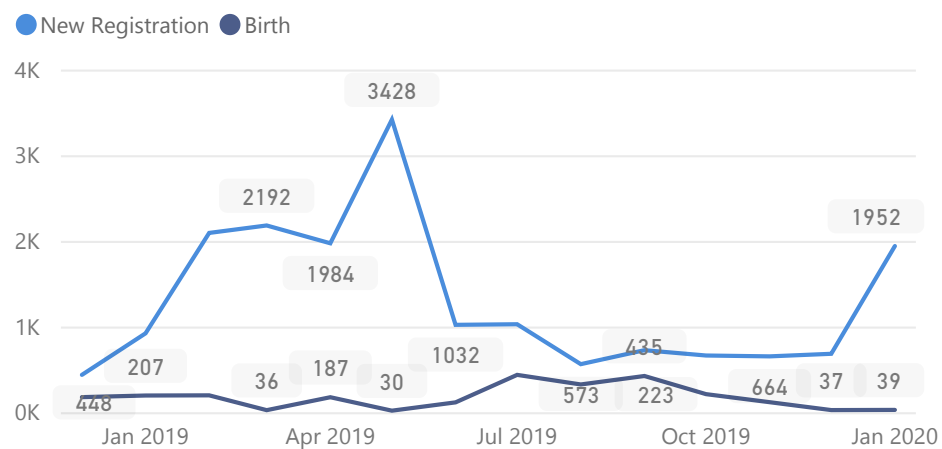

Uganda - Refugee Statistics January 2020 - Rhino

Total Population

116,374

Total Households

29,990

Women and Children

82 %

95,661

Elderly

2 %

2,710

Total Refugees

116,347

Total Asylum-Seekers

27

Female

51 %

59,231

Youth 15-24

26 %

30,074

Zones

Level3	HHs	Individuals
Zone Vii	11,592	36,972
Zone Vi	6,826	27,129
Zone li	3,072	12,521
Zone Iv	2,612	9,443
Zone I	2,550	13,002
Zone V	2,254	12,644
Zone lii	1,084	4,663

Age & Gender Breakdown

Country of Origin

Country of Origin	Total
South Sudan	112,554
Democratic Republic of the Congo	2,916
Sudan	802
Rwanda	46
Burundi	24

New Registration by Month

Occupation

* Age is between 18 - 59 years for Occupation