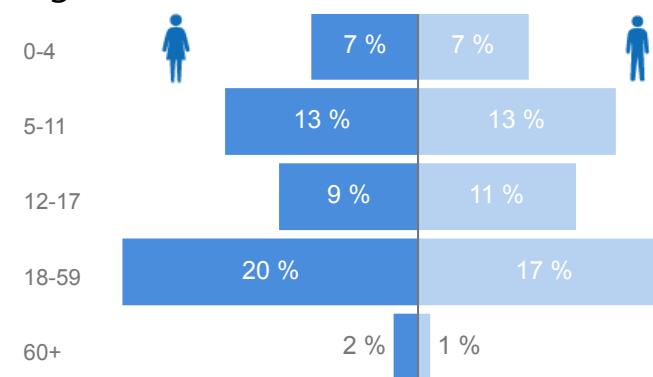

Elderly

2 %

2,710

Total Refugees

116,347

Total Asylum-Seekers

27

Female

51 %

59,231

Youth 15-24

26 %

30,074

Zones

Level3	HHs	Individuals
Zone Vii	11,592	36,972
Zone Vi	6,826	27,129
Zone li	3,072	12,521
Zone Iv	2,612	9,443
Zone I	2,550	13,002
Zone V	2,254	12,644
Zone lii	1,084	4,663

Age & Gender Breakdown

Country of Origin

Country of Origin	Total
South Sudan	112,554
Democratic Republic of the Congo	2,916
Sudan	802
Rwanda	46
Burundi	24

New Registration by Month

Occupation

* Age is between 18 - 59 years for Occupation