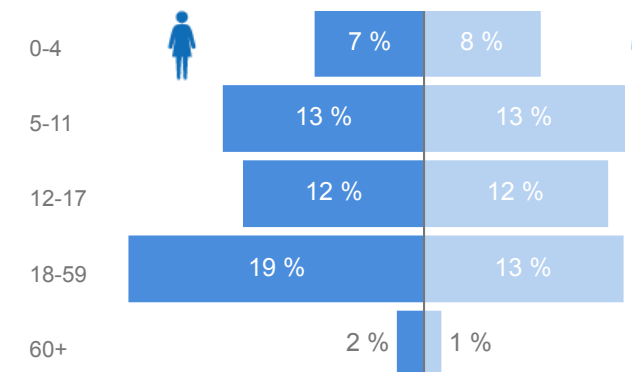

Elderly

3 %

151

Total Refugees

5,423

Total Asylum-Seekers

0

Female

53 %

2,882

Youth 15-24

26 %

1,383

Zones

Level3	HHS	Individuals
Zone B	448	2,731
Zone A	442	2,692

Age & Gender Breakdown

Country of Origin	Total
Democratic Republic of the Congo	5,423

New Registration by Month

Occupation

* Age is between 18 - 59 years for Occupation

Specific Needs - Top 7