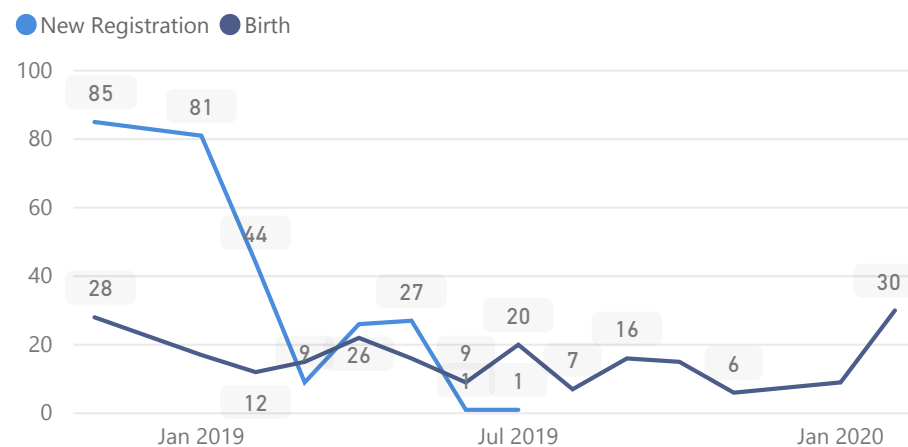

Elderly

3 %

151

Total Refugees

5,423

Total Asylum-Seekers

0

Female

53 %

2,882

Youth 15-24

26 %

1,383

Zones

Level3	HHS	Individuals
Zone B	448	2,731
Zone A	442	2,692

Age & Gender Breakdown

Country of Origin	Total
Democratic Republic of the Congo	5,423

New Registration by Month

Occupation

* Age is between 18 - 59 years for Occupation

Specific Needs - Top 7