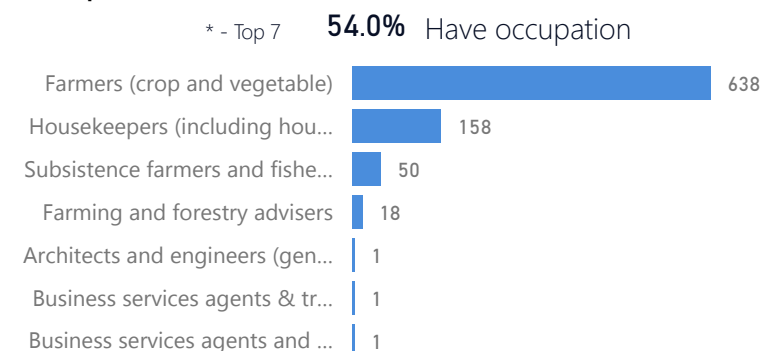

53 %

2,882

Youth 15-24

26 %

1,383

Zones

Level3	HHS	Individuals
Zone B	448	2,731
Zone A	442	2,692

Age & Gender Breakdown

Country of Origin	Total
Democratic Republic of the Congo	5,423

New Registration by Month

Occupation

* Age is between 18 - 59 years for Occupation

Specific Needs - Top 7