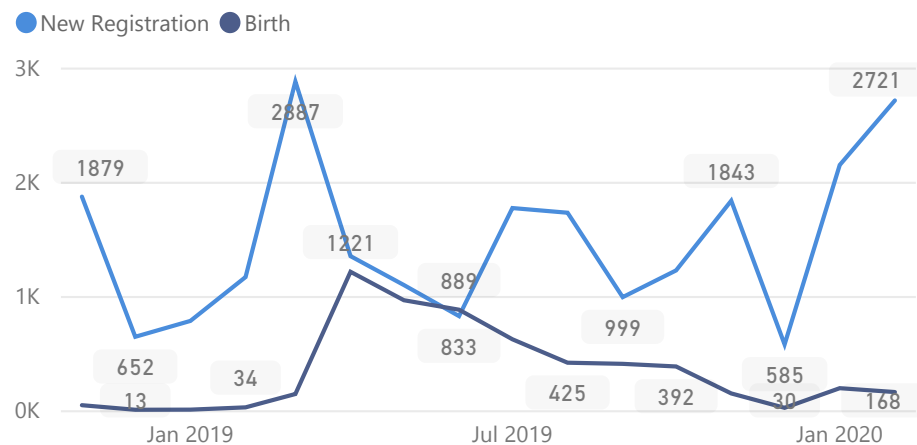

Uganda - Refugee Statistics February 2020 - Nakivale

Total Population

127,951

Total Households

37,854

Total Refugees

122,879

Total Asylum-Seekers

5,072

Zones

Level3	HHs	Individuals
Base Camp	23,332	74,681
Rubondo	7,520	28,218
Juru	6,582	24,339

Age & Gender Breakdown

Country of Origin

Country of Origin	Total
Democratic Republic of the Congo	63,806
Burundi	38,133
Somalia	13,460
Rwanda	9,893
Eritrea	1,490

New Registration by Month

Occupation

* Age is between 18 - 59 years for Occupation

Specific Needs - Top 7