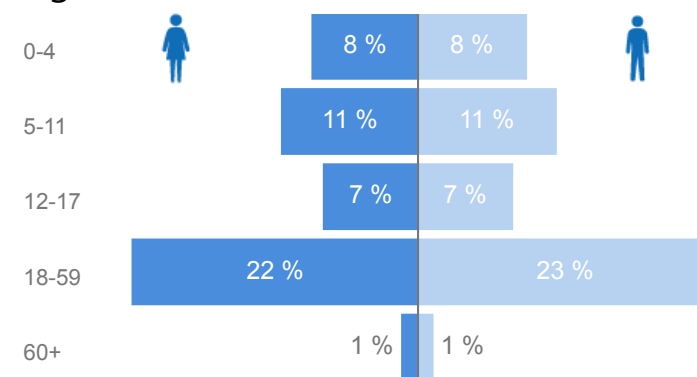

Uganda - Refugee Statistics February 2020 - Nakivale

Total Population

127,951

Total Households

37,854

Total Refugees

122,879

Total Asylum-Seekers

5,072

Zones

Level3	HHs	Individuals
Base Camp	23,332	74,681
Rubondo	7,520	28,218
Juru	6,582	24,339

Age & Gender Breakdown

Country of Origin

Country of Origin	Total
Democratic Republic of the Congo	63,806
Burundi	38,133
Somalia	13,460
Rwanda	9,893
Eritrea	1,490

New Registration by Month

Occupation

* Age is between 18 - 59 years for Occupation

Specific Needs - Top 7