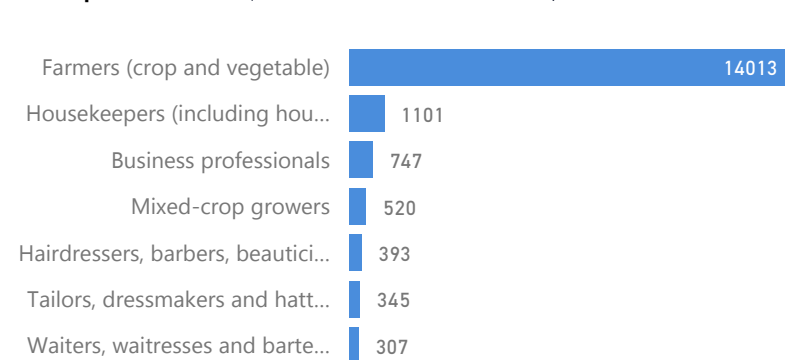

Occupation