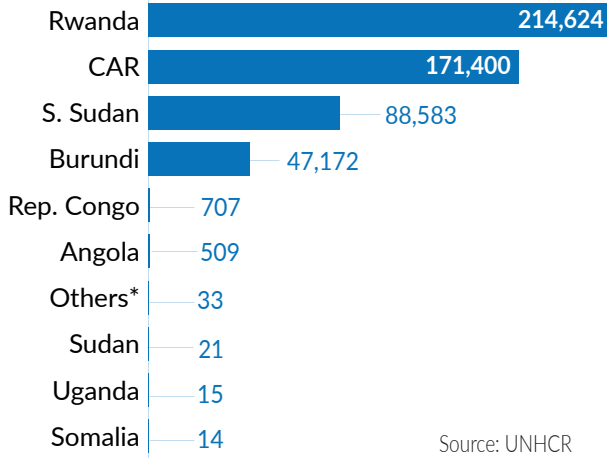

526,296

TOTAL NUMBER OF REFUGEES AND ASYLUM SEEKERS

KEY STATISTICS

REFUGEE POPULATION BY COUNTRY OF ORIGIN

Source: UNHCR

*Others include Ivory Coast, Eritrea, Syria, Liberia, Chad, etc.

REFUGEES FROM DRC IN AFRICA

917,646

TOTAL DRC REFUGEE POPULATION

Source: UNHCR

**Southern Africa includes Namibia, Botswana, Lesotho, Malawi, Zimbabwe, Mozambique, Madagascar, South Africa and the Kingdom of Eswatini.

***Other countries include South Sudan, Kenya, Central African Republic and Chad.