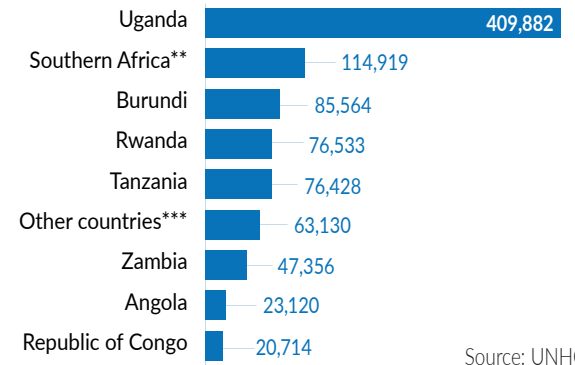

526,296

TOTAL NUMBER OF REFUGEES AND ASYLUM SEEKERS

KEY STATISTICS

REFUGEE POPULATION BY COUNTRY OF ORIGIN

Source: UNHCR

*Others include Ivory Coast, Eritrea, Syria, Liberia, Chad, etc.

REFUGEES FROM DRC IN AFRICA

917,646

TOTAL DRC REFUGEE POPULATION

Source: UNHCR

**Southern Africa includes Namibia, Botswana, Lesotho, Malawi, Zimbabwe, Mozambique, Madagascar, South Africa and the Kingdom of Eswatini.

***Other countries include South Sudan, Kenya, Central African Republic and Chad.