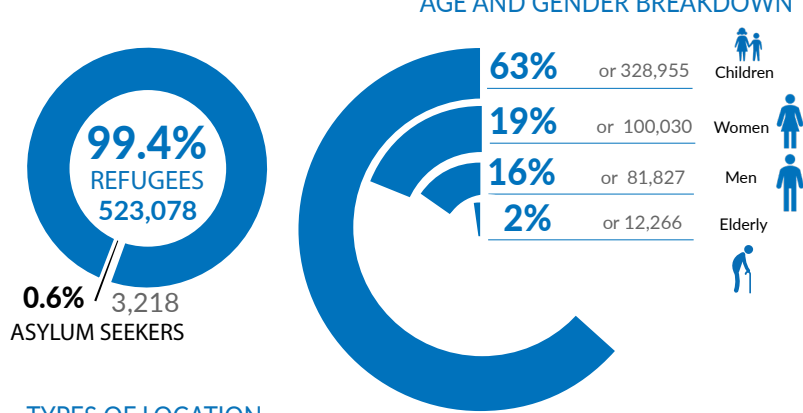

526,296

TOTAL NUMBER OF REFUGEES AND ASYLUM SEEKERS

KEY STATISTICS

REFUGEE POPULATION BY COUNTRY OF ORIGIN

Source: UNHCR

*Others include Ivory Coast, Eritrea, Syria, Liberia, Chad, etc.

REFUGEES FROM DRC IN AFRICA

917,646

TOTAL DRC REFUGEE POPULATION

Source: UNHCR

**Southern Africa includes Namibia, Botswana, Lesotho, Malawi, Zimbabwe, Mozambique, Madagascar, South Africa and the Kingdom of Eswatini.

***Other countries include South Sudan, Kenya, Central African Republic and Chad.