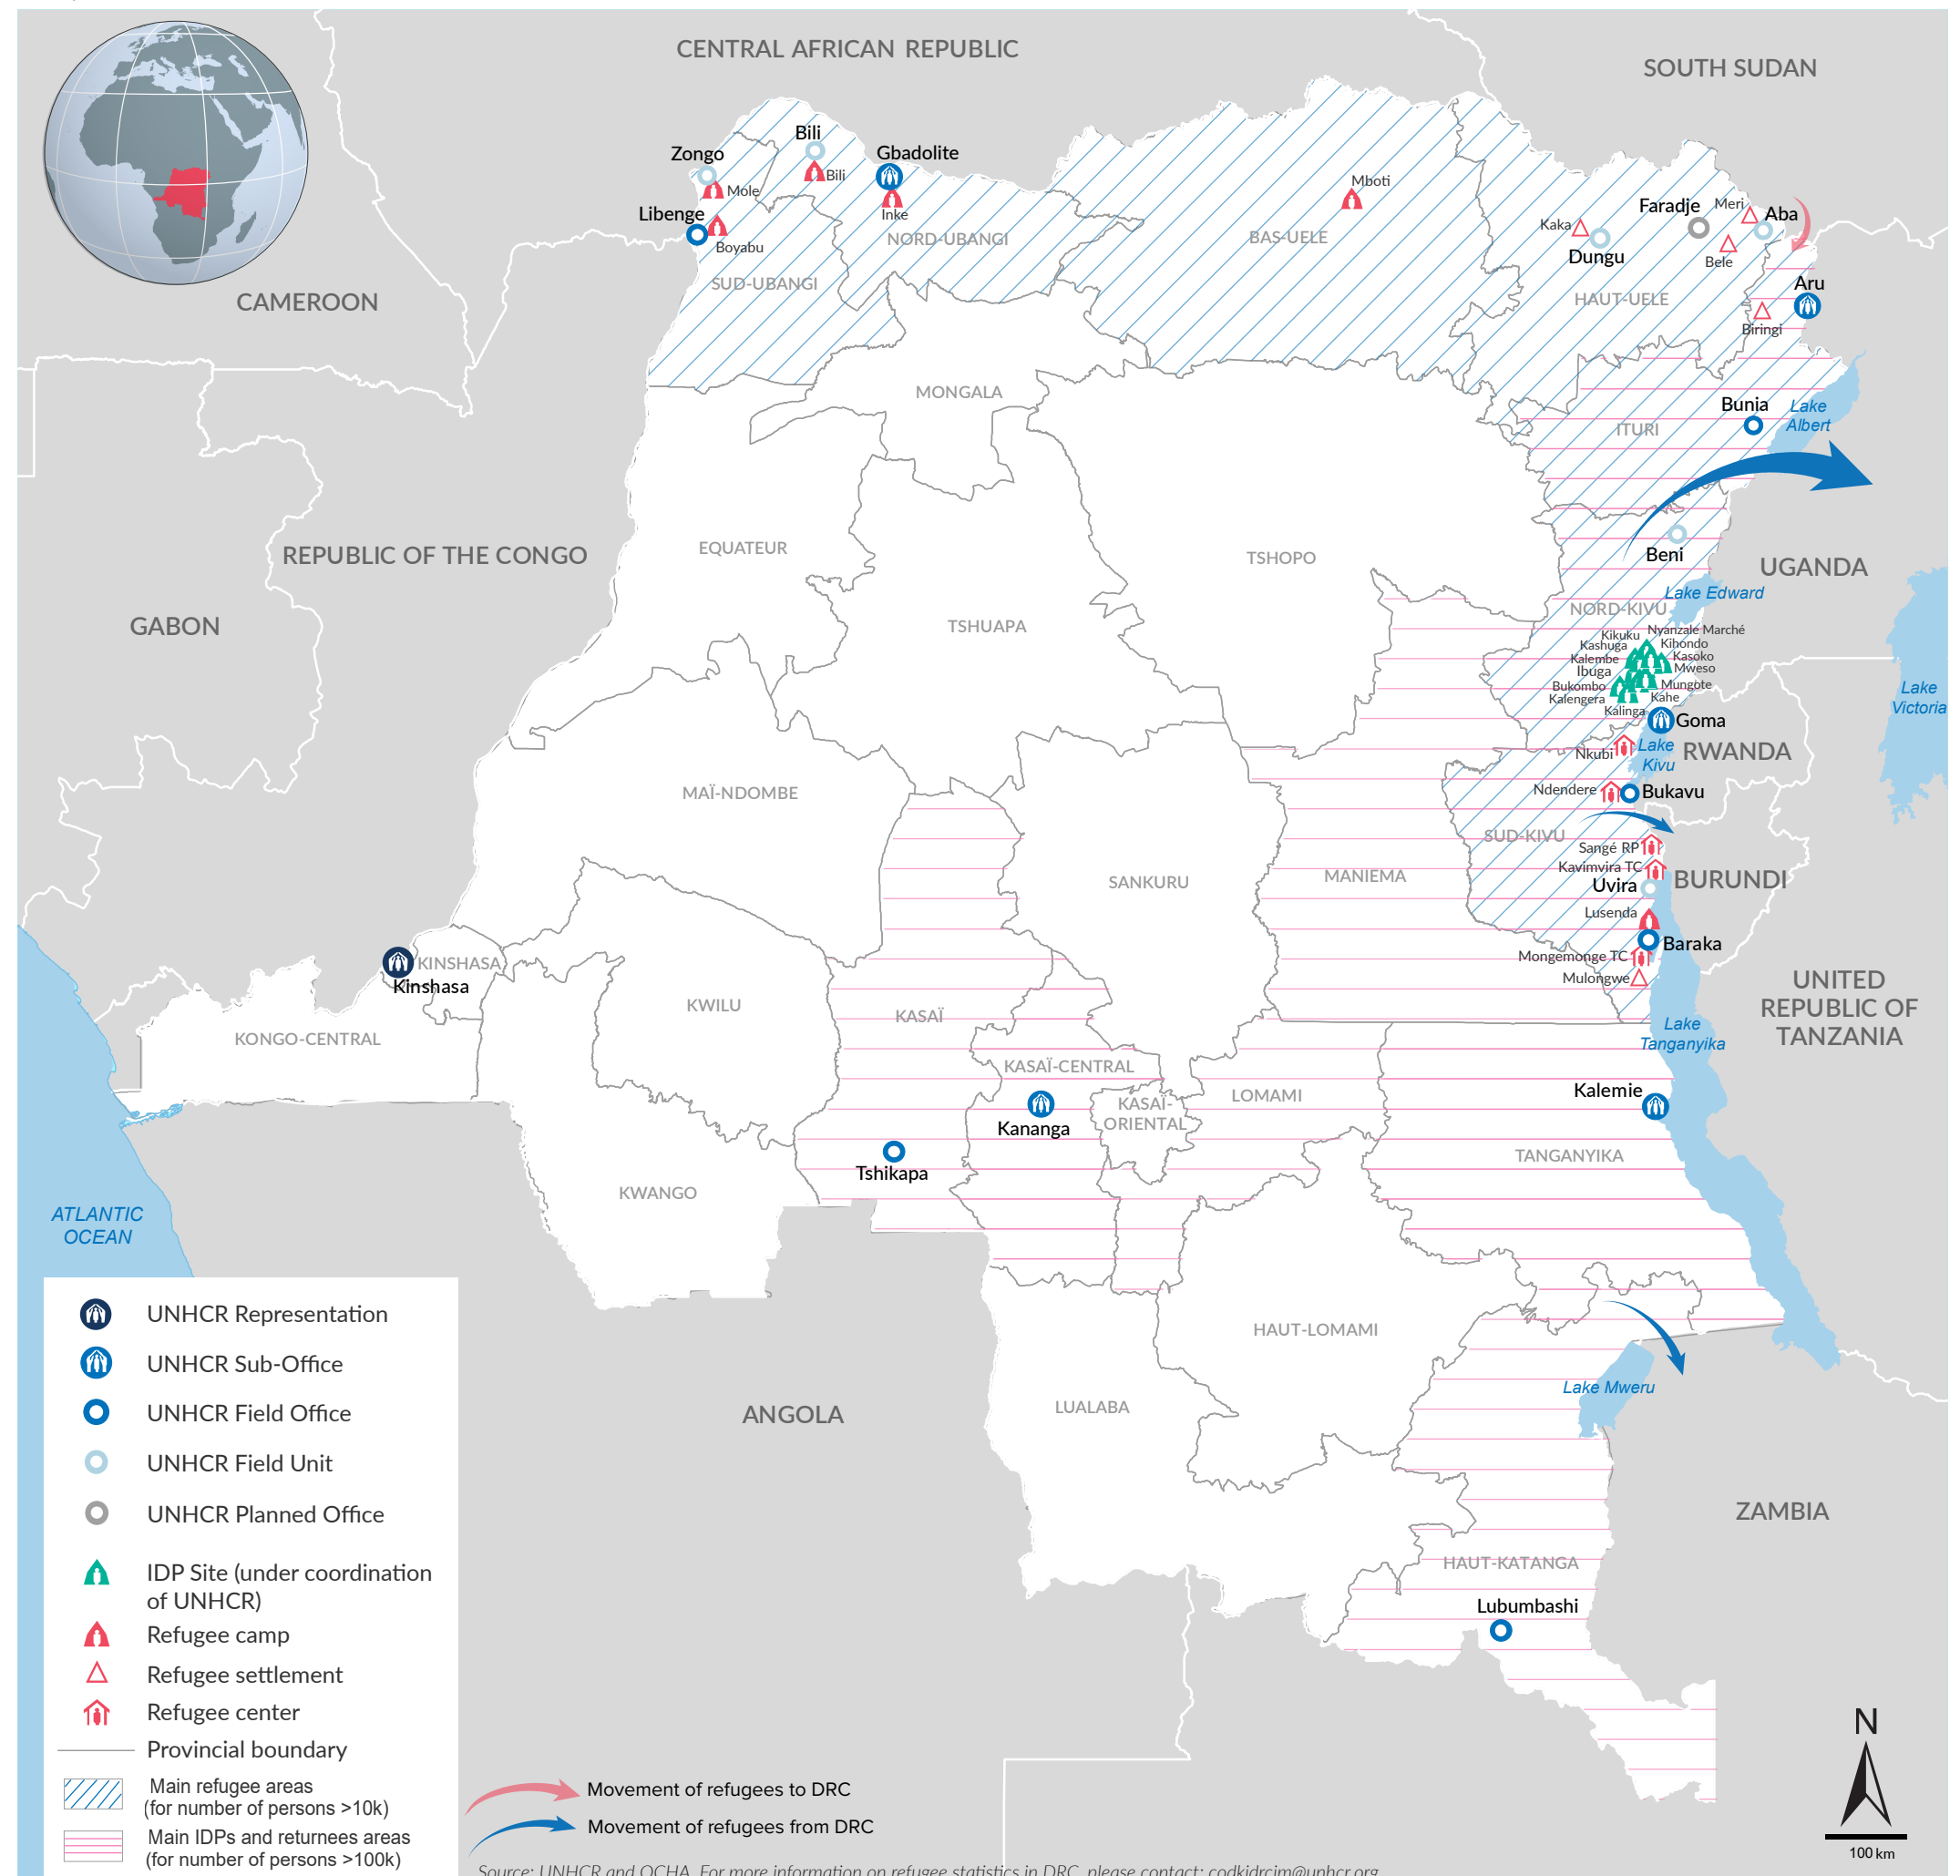

526,296

TOTAL NUMBER OF REFUGEES AND ASYLUM SEEKERS

KEY STATISTICS

REFUGEE POPULATION BY COUNTRY OF ORIGIN

Source: UNHCR

*Others include Ivory Coast, Eritrea, Syria, Liberia, Chad, etc.

REFUGEES FROM DRC IN AFRICA

917,646

TOTAL DRC REFUGEE POPULATION

Source: UNHCR

**Southern Africa includes Namibia, Botswana, Lesotho, Malawi, Zimbabwe, Mozambique, Madagascar, South Africa and the Kingdom of Eswatini.

***Other countries include South Sudan, Kenya, Central African Republic and Chad.

The boundaries and names shown and the designations used on this map do not imply official endorsement or acceptance by the United Nations.