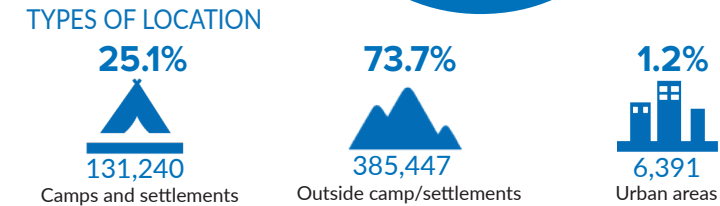

526,296

TOTAL NUMBER OF REFUGEES AND ASYLUM SEEKERS

KEY STATISTICS

REFUGEE POPULATION BY COUNTRY OF ORIGIN

Source: UNHCR

*Others include Ivory Coast, Eritrea, Syria, Liberia, Chad, etc.

REFUGEES FROM DRC IN AFRICA

917,646

TOTAL DRC REFUGEE POPULATION

Source: UNHCR

**Southern Africa includes Namibia, Botswana, Lesotho, Malawi, Zimbabwe, Mozambique, Madagascar, South Africa and the Kingdom of Eswatini.

***Other countries include South Sudan, Kenya, Central African Republic and Chad.