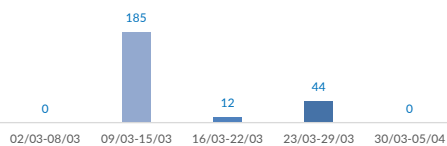

## Italy weekly snapshot - 05 Apr 2020

(The charts below are based on figures from the Italian Ministry of Interior and UNHCR estimates. All figures are provisional and subject to change)

<b>Total arrivals (1 Jan - 05 Apr 2020):</b>	<b>2,794</b>
Total arrivals (1 Jan - 05 Apr 2019):	534
<b>Total arrivals 1 Apr - 05 Apr 2020</b>	<b>0</b>
Total arrivals 1 Apr - 05 Apr 2019	8
<b>Average daily arrivals in April 2020 so far:</b>	<b>0</b>
Average daily arrivals in March 2020:	8

**Estimated # of arrivals during the last seven days**

(Based on arrivals or registration figures collected by UNHCR staff)

Mon, 30 Mar 2020	0
Tue, 31 Mar 2020	0
Wed, 01 Apr 2020	0
Thu, 02 Apr 2020	0
Fri, 03 Apr 2020	0
Sat, 04 Apr 2020	0
Sun, 05 Apr 2020	0

Arrivals per month

■ 2019 ■ 2020

Sea arrivals of last weeks

\*(as of 05 Apr 2020)

Asylum applications

(Applications are not necessarily lodged by new arrivals)

■ 2016 ■ 2017 ■ 2018 ■ 2019

Sea arrivals by gender and age - Jan-Mar 2020