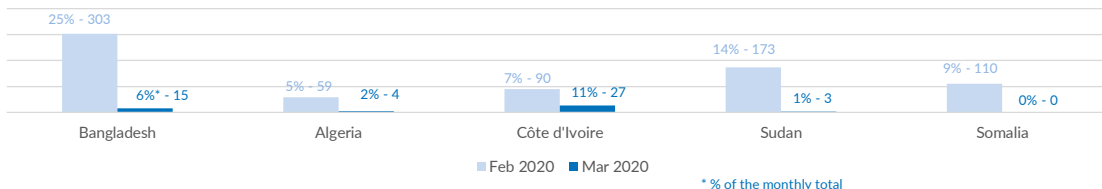

**Estimated # of arrivals during the last seven days**

(Based on arrivals or registration figures collected by UNHCR staff)

Mon, 30 Mar 2020	0
Tue, 31 Mar 2020	0
Wed, 01 Apr 2020	0
Thu, 02 Apr 2020	0
Fri, 03 Apr 2020	0
Sat, 04 Apr 2020	0
Sun, 05 Apr 2020	0

Arrivals per month

■ 2019 ■ 2020

Sea arrivals of last weeks

\*(as of 05 Apr 2020)

Asylum applications

(Applications are not necessarily lodged by new arrivals)

■ 2016 ■ 2017 ■ 2018 ■ 2019

Sea arrivals by gender and age - Jan-Mar 2020

Most common sea arrival nationalities in Italy (comparison with previous month)

Estimated daily sea arrivals in 2020