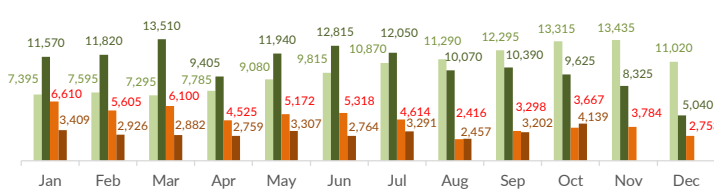

## Italy weekly snapshot - 05 Apr 2020

(The charts below are based on figures from the Italian Ministry of Interior and UNHCR estimates. All figures are provisional and subject to change)

<b>Total arrivals (1 Jan - 05 Apr 2020):</b>	<b>2,794</b>
Total arrivals (1 Jan - 05 Apr 2019):	534
<b>Total arrivals 1 Apr - 05 Apr 2020</b>	<b>0</b>
Total arrivals 1 Apr - 05 Apr 2019	8
<b>Average daily arrivals in April 2020 so far:</b>	<b>0</b>
Average daily arrivals in March 2020:	8

**Estimated # of arrivals during the last seven days**

(Based on arrivals or registration figures collected by UNHCR staff)

Mon, 30 Mar 2020	0
Tue, 31 Mar 2020	0
Wed, 01 Apr 2020	0
Thu, 02 Apr 2020	0
Fri, 03 Apr 2020	0
Sat, 04 Apr 2020	0
Sun, 05 Apr 2020	0

Arrivals per month

■ 2019 ■ 2020

Sea arrivals of last weeks

\*(as of 05 Apr 2020)

Asylum applications

(Applications are not necessarily lodged by new arrivals)

■ 2016 ■ 2017 ■ 2018 ■ 2019

Sea arrivals by gender and age - Jan-Mar 2020

Most common sea arrival nationalities in Italy (comparison with previous month)

Estimated daily sea arrivals in 2020