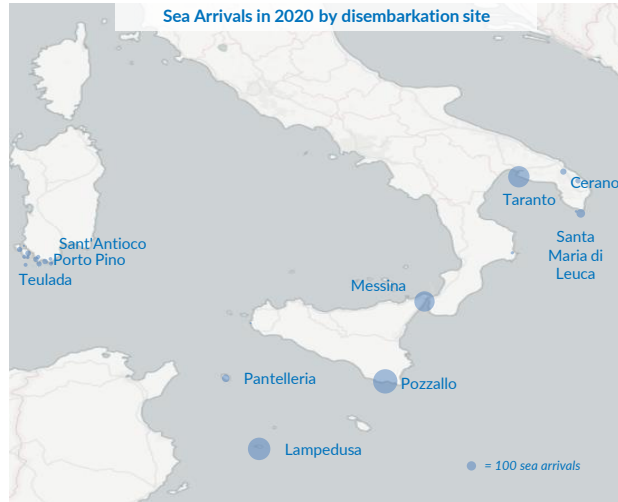

Italy weekly snapshot - 05 Apr 2020

(The charts below are based on figures from the Italian Ministry of Interior and UNHCR estimates. All figures are provisional and subject to change)

Total arrivals (1 Jan - 05 Apr 2020):	2,794
Total arrivals (1 Jan - 05 Apr 2019):	534
Total arrivals 1 Apr - 05 Apr 2020	0
Total arrivals 1 Apr - 05 Apr 2019	8
Average daily arrivals in April 2020 so far:	0
Average daily arrivals in March 2020:	8

Dead and missing in 2020 - Central Med (as of 05 Apr)	41
Dead and missing in 2020 - Mediterranean Sea (as of 05 Apr)	163
Dead and missing in 2019 - Central Med (as of 05 Apr)	257
Dead and missing in 2019 - Mediterranean Sea (as of 05 Apr)	411
Dead and missing in 2019 - Central Med	754
Dead and missing in 2019 - Mediterranean Sea	1,336

Estimated # of arrivals during the last seven days

(Based on arrivals or registration figures collected by UNHCR staff)

Mon, 30 Mar 2020	0
Tue, 31 Mar 2020	0
Wed, 01 Apr 2020	0
Thu, 02 Apr 2020	0
Fri, 03 Apr 2020	0
Sat, 04 Apr 2020	0
Sun, 05 Apr 2020	0

Arrivals per month