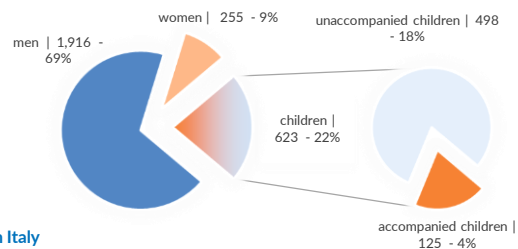

**Estimated # of arrivals during the last seven days**

(Based on arrivals or registration figures collected by UNHCR staff)

Mon, 30 Mar 2020	0
Tue, 31 Mar 2020	0
Wed, 01 Apr 2020	0
Thu, 02 Apr 2020	0
Fri, 03 Apr 2020	0
Sat, 04 Apr 2020	0
Sun, 05 Apr 2020	0

Arrivals per month

■ 2019 ■ 2020

Sea arrivals of last weeks

\*(as of 05 Apr 2020)

Asylum applications

(Applications are not necessarily lodged by new arrivals)

■ 2016 ■ 2017 ■ 2018 ■ 2019

Sea arrivals by gender and age - Jan-Mar 2020

Most common sea arrival nationalities in Italy (comparison with previous month)

Estimated daily sea arrivals in 2020