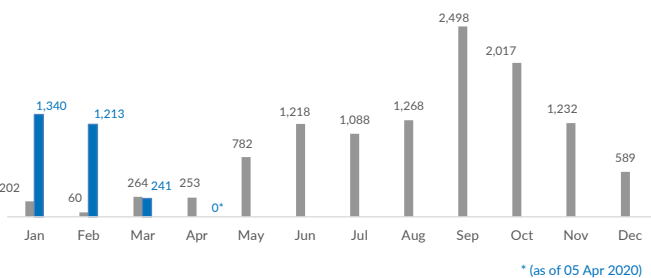

## Italy weekly snapshot - 05 Apr 2020

(The charts below are based on figures from the Italian Ministry of Interior and UNHCR estimates. All figures are provisional and subject to change)

<b>Total arrivals (1 Jan - 05 Apr 2020):</b>	<b>2,794</b>
Total arrivals (1 Jan - 05 Apr 2019):	534
<b>Total arrivals 1 Apr - 05 Apr 2020</b>	<b>0</b>
Total arrivals 1 Apr - 05 Apr 2019	8
<b>Average daily arrivals in April 2020 so far:</b>	<b>0</b>
Average daily arrivals in March 2020:	8

**Estimated # of arrivals during the last seven days**

(Based on arrivals or registration figures collected by UNHCR staff)

Mon, 30 Mar 2020	0
Tue, 31 Mar 2020	0
Wed, 01 Apr 2020	0
Thu, 02 Apr 2020	0
Fri, 03 Apr 2020	0
Sat, 04 Apr 2020	0
Sun, 05 Apr 2020	0

Arrivals per month

■ 2019 ■ 2020

Sea arrivals of last weeks

\*(as of 05 Apr 2020)

Asylum applications

(Applications are not necessarily lodged by new arrivals)

■ 2016 ■ 2017 ■ 2018 ■ 2019

Sea arrivals by gender and age - Jan-Mar 2020